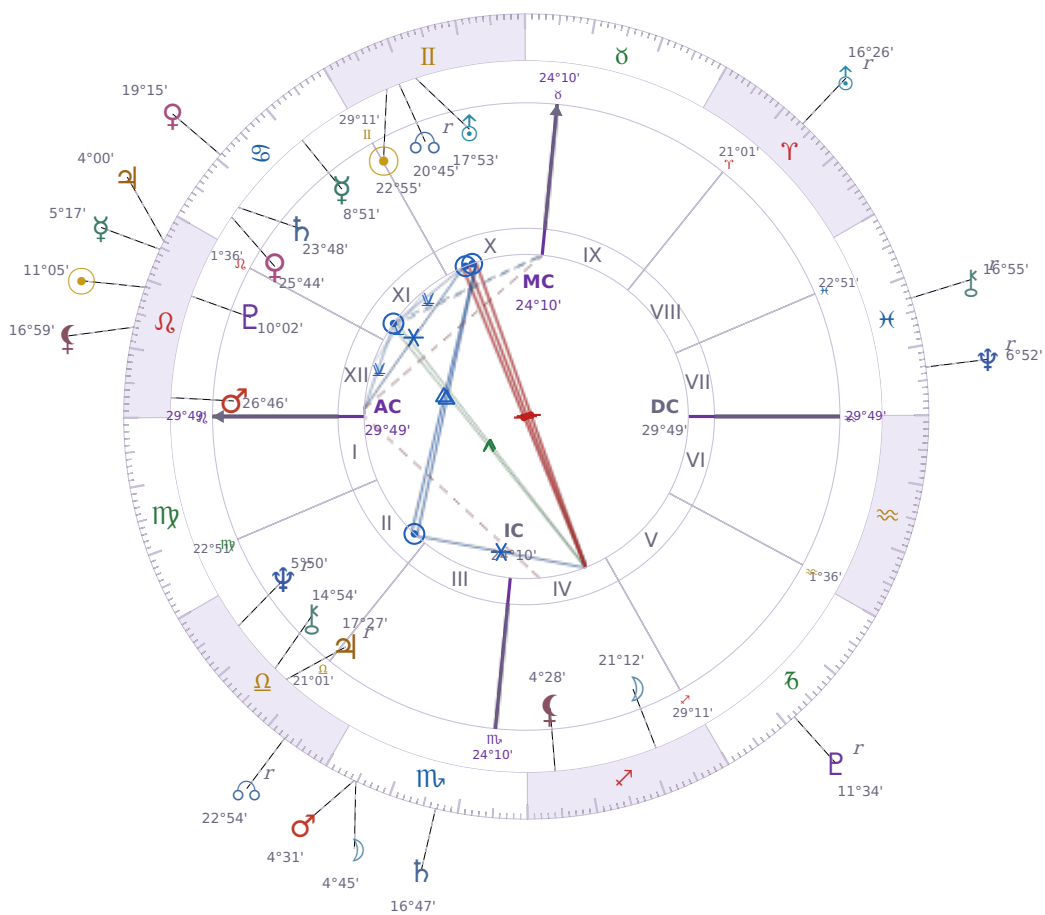

DAILY HOROSCOPE

## Donald John Trump

President of the United States (2017–2021; since 2025)

♊ Gemini June 14, 1946 10:54 New York City

**Sunday, 3 August 2014**