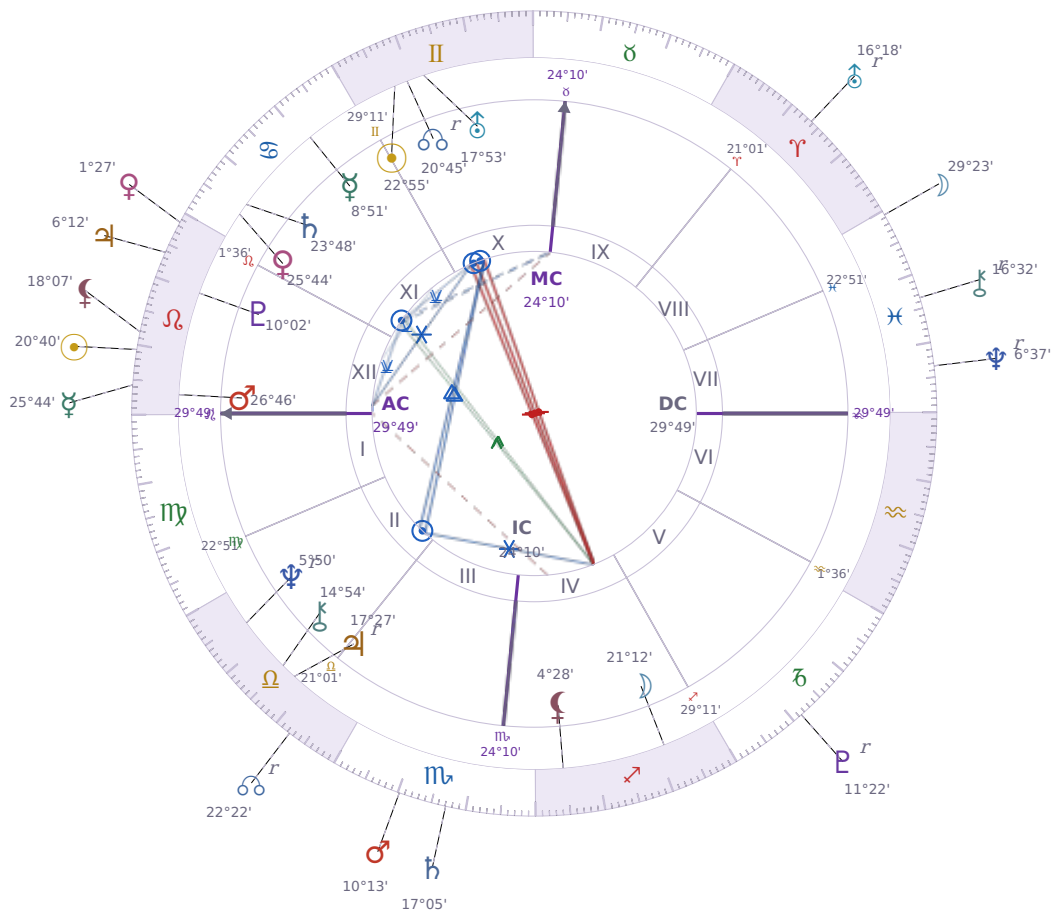

DAILY HOROSCOPE

## Donald John Trump

President of the United States (2017–2021; since 2025)

♊ Gemini June 14, 1946 10:54 New York City

**Wednesday, 13 August 2014**