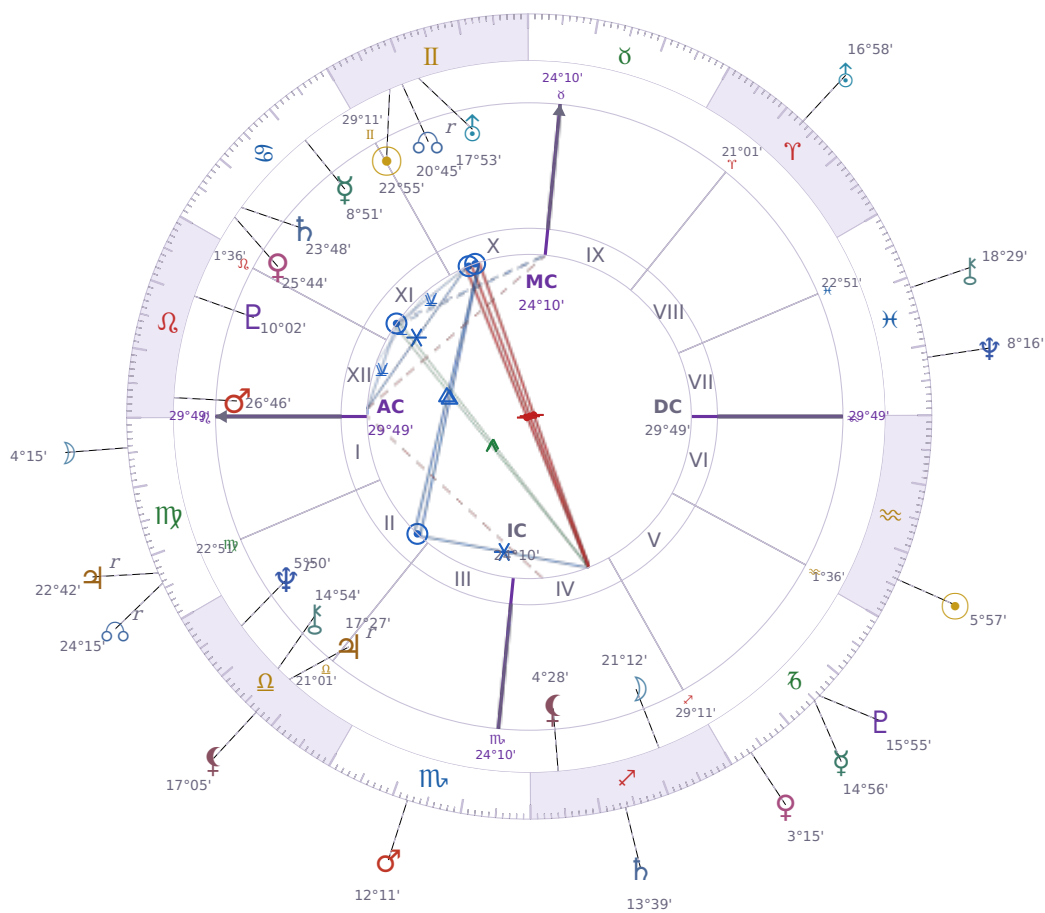

DAILY HOROSCOPE

Donald John Trump

President of the United States (2017–2021; since 2025)

♊ Gemini June 14, 1946 10:54 New York City

Tuesday, 26 January 2016

TRANSITS FOR TODAY

☉ Sun	in ♒ Aquarius	5°57'19"
☾ Moon	in ♍ Virgo	4°15'18"
☿ Mercury	in ♐ Capricorn	14°56'05"
♀ Venus	in ♐ Capricorn	3°15'09"
♂ Mars	in ♏ Scorpio	12°11'34"
♃ Jupiter	in ♍ Virgo Rx	22°42'07"
♄ Saturn	in ♐ Sagittarius	13°39'56"

♅ Uranus	in ♈ Aries	16°58'41"
♆ Neptune	in ♓ Pisces	8°16'44"
♇ Pluto	in ♑ Capricorn	15°55'12"
♁ Chiron	in ♓ Pisces	18°29'25"
♁ NNode	in ♍ Virgo Rx	24°15'32"
♁ Lilith	in ♎ Libra	17°05'51"

NATAL PLANETS

☉ Sun	in ♊ Gemini	22°55'42"	X
☾ Moon	in ♐ Sagittarius	21°12'12"	IV
☿ Mercury	in ♋ Cancer	8°51'34"	XI
♀ Venus	in ♋ Cancer	25°44'17"	XI
♂ Mars	in ♌ Leo	26°46'33"	XII
♃ Jupiter	in ♎ Libra	17°27'07"	II Rx
♄ Saturn	in ♋ Cancer	23°48'56"	XI
♅ Uranus	in ♊ Gemini	17°53'35"	X
♆ Neptune	in ♎ Libra	5°50'31"	II Rx
♇ Pluto	in ♌ Leo	10°02'32"	XII
♁ Chiron	in ♎ Libra	14°54'44"	II
♁ North Node	in ♊ Gemini	20°45'24"	X Rx
♁ Lilith	in ♐ Sagittarius	4°28'48"	IV

KEY DATE

☿ Mercury stations Direct

Mercury stationing direct means **conversations and decisions that felt stuck** will start moving again, and you'll notice **clarity returning** to emails, plans, and talks that were confusing before. At work and in daily life, **miscommunications often resolve themselves** once this station passes, and people tend to follow through on things they'd postponed. Over the next few days, **information you've been waiting for** usually arrives, and you'll feel ready to **commit to choices** you'd been sitting on.