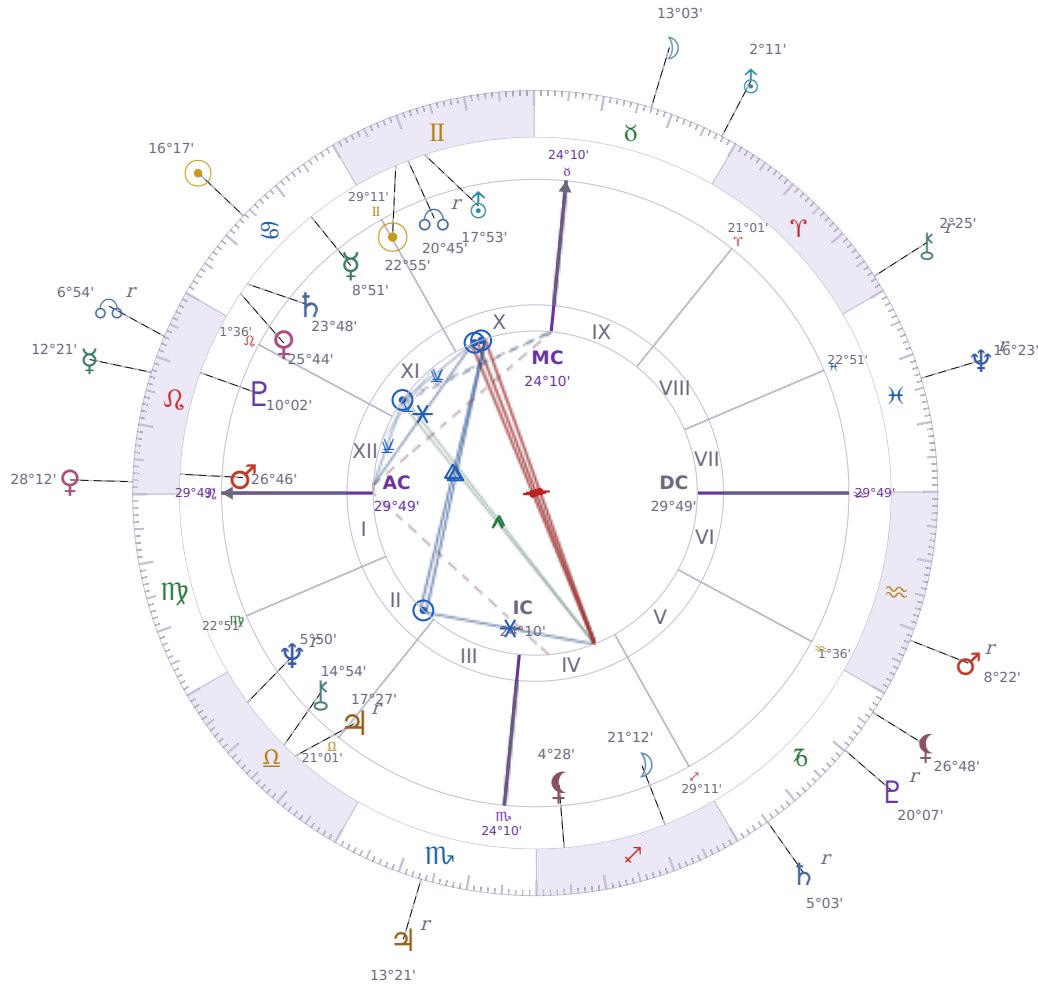

DAILY HOROSCOPE

Donald John Trump

President of the United States (2017–2021; since 2025)

♊ Gemini June 14, 1946 10:54 New York City

Sunday, 8 July 2018

TRANSITS FOR TODAY

☉ Sun	in ♋ Cancer	16°17'00"
☾ Moon	in ♋ Taurus	13°03'35"
☿ Mercury	in ♋ Leo	12°21'48"
♀ Venus	in ♋ Leo	28°12'01"
♂ Mars	in ♋ Aquarius Rx	8°22'26"
♃ Jupiter	in ♋ Scorpio Rx	13°21'07"
♄ Saturn	in ♋ Capricorn Rx	5°03'26"
♅ Uranus	in ♋ Taurus	2°11'33"
♆ Neptune	in ♋ Pisces Rx	16°23'30"
♇ Pluto	in ♋ Capricorn Rx	20°07'04"
♁ Chiron	in ♋ Aries Rx	2°25'03"
♁ NNNode	in ♋ Leo Rx	6°54'52"
♁ Lilith	in ♋ Capricorn	26°48'41"

NATAL PLANETS

☉ Sun	in ♊ Gemini	22°55'42"	X
☾ Moon	in ♐ Sagittarius	21°12'12"	IV
☿ Mercury	in ♋ Cancer	8°51'34"	XI
♀ Venus	in ♋ Cancer	25°44'17"	XI
♂ Mars	in ♌ Leo	26°46'33"	XII
♃ Jupiter	in ♎ Libra	17°27'07"	II Rx
♄ Saturn	in ♋ Cancer	23°48'56"	XI
♅ Uranus	in ♊ Gemini	17°53'35"	X
♆ Neptune	in ♎ Libra	5°50'31"	II Rx
♇ Pluto	in ♌ Leo	10°02'32"	XII
♁ Chiron	in ♎ Libra	14°54'44"	II
♁ North Node	in ♊ Gemini	20°45'24"	X Rx
♁ Lilith	in ♐ Sagittarius	4°28'48"	IV