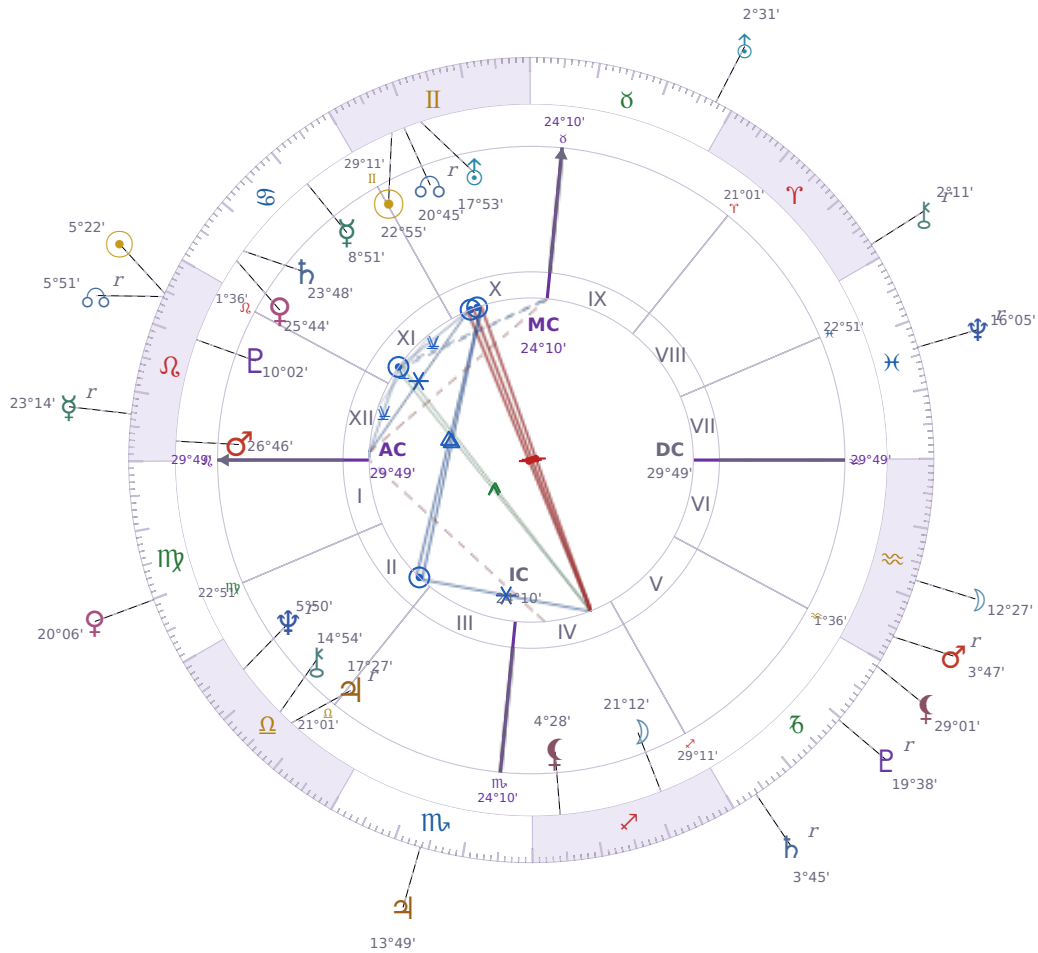

DAILY HOROSCOPE

Donald John Trump

President of the United States (2017–2021; since 2025)

♊ Gemini June 14, 1946 10:54 New York City

Saturday, 28 July 2018

TRANSITS FOR TODAY

☉ Sun	in ♌ Leo	5°22'17"
☾ Moon	in ♒ Aquarius	12°27'19"
☿ Mercury	in ♌ Leo Rx	23°14'08"
♀ Venus	in ♍ Virgo	20°06'50"
♂ Mars	in ♒ Aquarius Rx	3°47'45"
♃ Jupiter	in ♏ Scorpio	13°49'03"
♄ Saturn	in ♑ Capricorn Rx	3°45'13"
♅ Uranus	in ♉ Taurus	2°31'07"
♆ Neptune	in ♓ Pisces Rx	16°05'44"
♇ Pluto	in ♑ Capricorn Rx	19°38'06"
♁ Chiron	in ♈ Aries Rx	2°11'21"
♊ NNode	in ♌ Leo Rx	5°51'20"
♋ Lilith	in ♑ Capricorn	29°01'37"

NATAL PLANETS

☉ Sun	in ♊ Gemini	22°55'42"	X
☾ Moon	in ♐ Sagittarius	21°12'12"	IV
☿ Mercury	in ♋ Cancer	8°51'34"	XI
♀ Venus	in ♋ Cancer	25°44'17"	XI
♂ Mars	in ♌ Leo	26°46'33"	XII
♃ Jupiter	in ♎ Libra	17°27'07"	II Rx
♄ Saturn	in ♋ Cancer	23°48'56"	XI
♅ Uranus	in ♊ Gemini	17°53'35"	X
♆ Neptune	in ♎ Libra	5°50'31"	II Rx
♇ Pluto	in ♌ Leo	10°02'32"	XII
♁ Chiron	in ♎ Libra	14°54'44"	II
♁ North Node	in ♊ Gemini	20°45'24"	X Rx
♁ Lilith	in ♐ Sagittarius	4°28'48"	IV