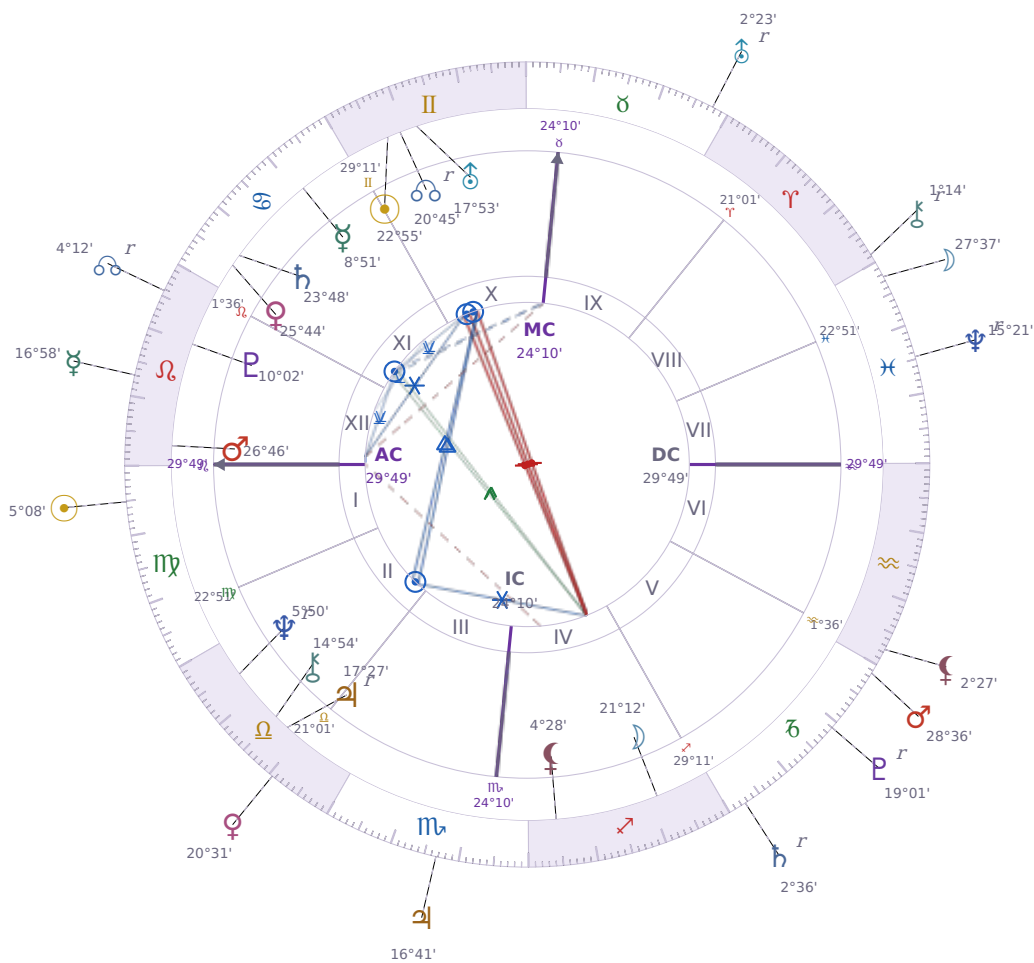

DAILY HOROSCOPE

## Donald John Trump

President of the United States (2017–2021; since 2025)

♊ Gemini June 14, 1946 10:54 New York City

**Tuesday, 28 August 2018**

### TRANSITS FOR TODAY

☉ Sun	in ♍ Virgo	5°08'15"
☾ Moon	in ♓ Pisces	27°37'57"
☿ Mercury	in ♌ Leo	16°58'06"
♀ Venus	in ♎ Libra	20°31'47"
♂ Mars	in ♐ Capricorn	28°36'56"
♃ Jupiter	in ♏ Scorpio	16°41'58"
♄ Saturn	in ♐ Capricorn Rx	2°36'26"