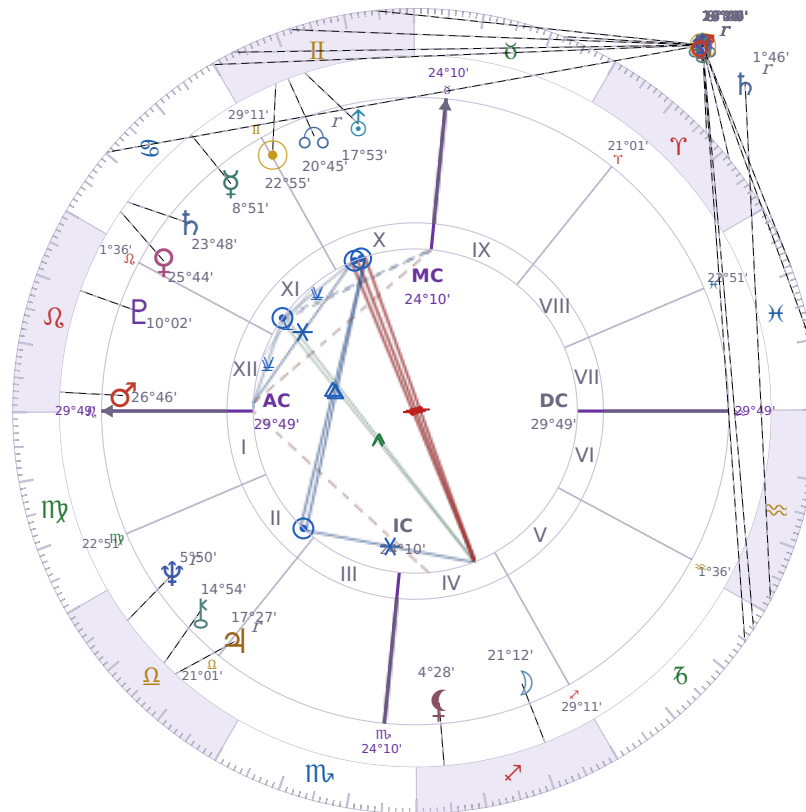

DAILY HOROSCOPE

Donald John Trump

President of the United States (2017–2021; since 2025)

♊ Gemini June 14, 1946 10:54 New York City

Tuesday, 26 May 2020

TRANSITS FOR TODAY

☉ Sun	in ♊ Gemini	5°41'45"
☾ Moon	in ♋ Cancer	19°49'06"
☿ Mercury	in ♊ Gemini	26°47'22"
♀ Venus	in ♊ Gemini Rx	18°24'37"
♂ Mars	in ♋ Pisces	9°01'43"
♃ Jupiter	in ♏ Capricorn Rx	27°00'59"
♄ Saturn	in ♒ Aquarius Rx	1°46'02"
♅ Uranus	in ♉ Taurus	8°16'33"
♆ Neptune	in ♋ Pisces	20°45'11"
♇ Pluto	in ♏ Capricorn Rx	24°46'25"
♁ Chiron	in ♈ Aries	8°32'32"
♊ NNode	in ♋ Cancer Rx	0°28'52"
♋ Lilith	in ♈ Aries	13°27'58"

NATAL PLANETS

☉ Sun	in ♊ Gemini	22°55'42"	X
☾ Moon	in ♐ Sagittarius	21°12'12"	IV
☿ Mercury	in ♋ Cancer	8°51'34"	XI
♀ Venus	in ♋ Cancer	25°44'17"	XI
♂ Mars	in ♌ Leo	26°46'33"	XII
♃ Jupiter	in ♎ Libra	17°27'07"	II Rx
♄ Saturn	in ♋ Cancer	23°48'56"	XI
♅ Uranus	in ♊ Gemini	17°53'35"	X
♆ Neptune	in ♎ Libra	5°50'31"	II Rx
♇ Pluto	in ♌ Leo	10°02'32"	XII
♁ Chiron	in ♎ Libra	14°54'44"	II
♁ North Node	in ♊ Gemini	20°45'24"	X Rx
♁ Lilith	in ♐ Sagittarius	4°28'48"	IV

KEY TRANSIT FACTORS

♆ Neptune ☐ Square ♁ natal NNode

Right now you are **second-guessing decisions you thought were settled**, especially about work or relationships that felt like the right direction. Your usual instinct for what matters to you becomes fuzzy, and you find yourself drawn to options that promise escape or easy answers instead of doing the real work. Over the coming weeks, you will probably feel frustrated by this confusion until you accept that clarity simply takes longer during this period.