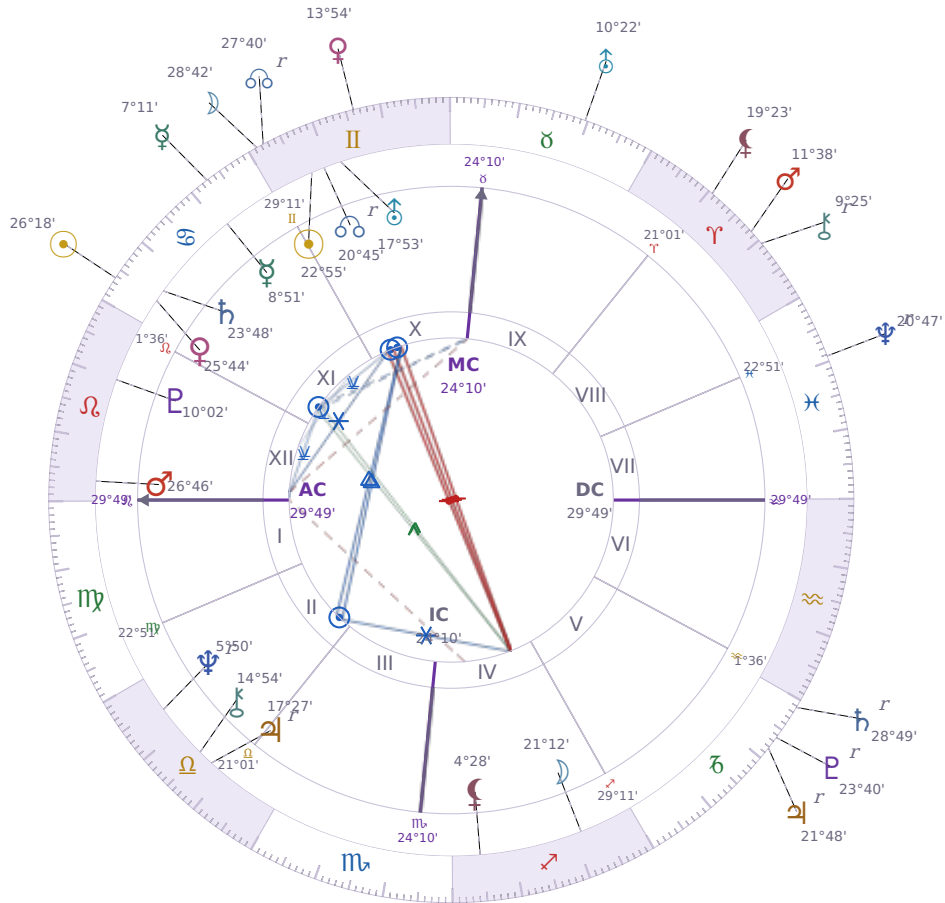

DAILY HOROSCOPE

Donald John Trump

President of the United States (2017–2021; since 2025)

♊ Gemini June 14, 1946 10:54 New York City

Saturday, 18 July 2020

TRANSITS FOR TODAY

☉ Sun	in ♋ Cancer	26°18'55"
☾ Moon	in ♊ Gemini	28°42'07"
☿ Mercury	in ♋ Cancer	7°11'07"
♀ Venus	in ♊ Gemini	13°54'14"
♂ Mars	in ♈ Aries	11°38'38"
♃ Jupiter	in ♏ Capricorn Rx	21°48'06"
♄ Saturn	in ♏ Capricorn Rx	28°49'16"
♅ Uranus	in ♉ Taurus	10°22'13"
♆ Neptune	in ♋ Pisces Rx	20°47'28"
♇ Pluto	in ♏ Capricorn Rx	23°40'24"
♁ Chiron	in ♈ Aries Rx	9°25'07"
♊ NNode	in ♊ Gemini Rx	27°40'30"
♁ Lilith	in ♈ Aries	19°23'59"

NATAL PLANETS

☉ Sun	in ♊ Gemini	22°55'42"	X
☾ Moon	in ♐ Sagittarius	21°12'12"	IV
☿ Mercury	in ♋ Cancer	8°51'34"	XI
♀ Venus	in ♋ Cancer	25°44'17"	XI
♂ Mars	in ♌ Leo	26°46'33"	XII
♃ Jupiter	in ♎ Libra	17°27'07"	II Rx
♄ Saturn	in ♋ Cancer	23°48'56"	XI
♅ Uranus	in ♊ Gemini	17°53'35"	X
♆ Neptune	in ♎ Libra	5°50'31"	II Rx
♇ Pluto	in ♌ Leo	10°02'32"	XII
♁ Chiron	in ♎ Libra	14°54'44"	II
♁ North Node	in ♊ Gemini	20°45'24"	X Rx
♁ Lilith	in ♐ Sagittarius	4°28'48"	IV

KEY TRANSIT FACTORS

☿ Mercury ☾ Semi sextile ♇ natal Pluto ★

While this lasts, you naturally ask better questions when something feels off, and people respond by being more honest with you. Your mind works at **spotting what's really going on beneath the surface**, whether in a conversation or a situation, without needing to force it. This gives you an edge in problem-solving and helps you understand others more clearly over the coming weeks.

Saturday · ♄ Saturn

Colors: Violet

Stone: Obsidian

Number: 8