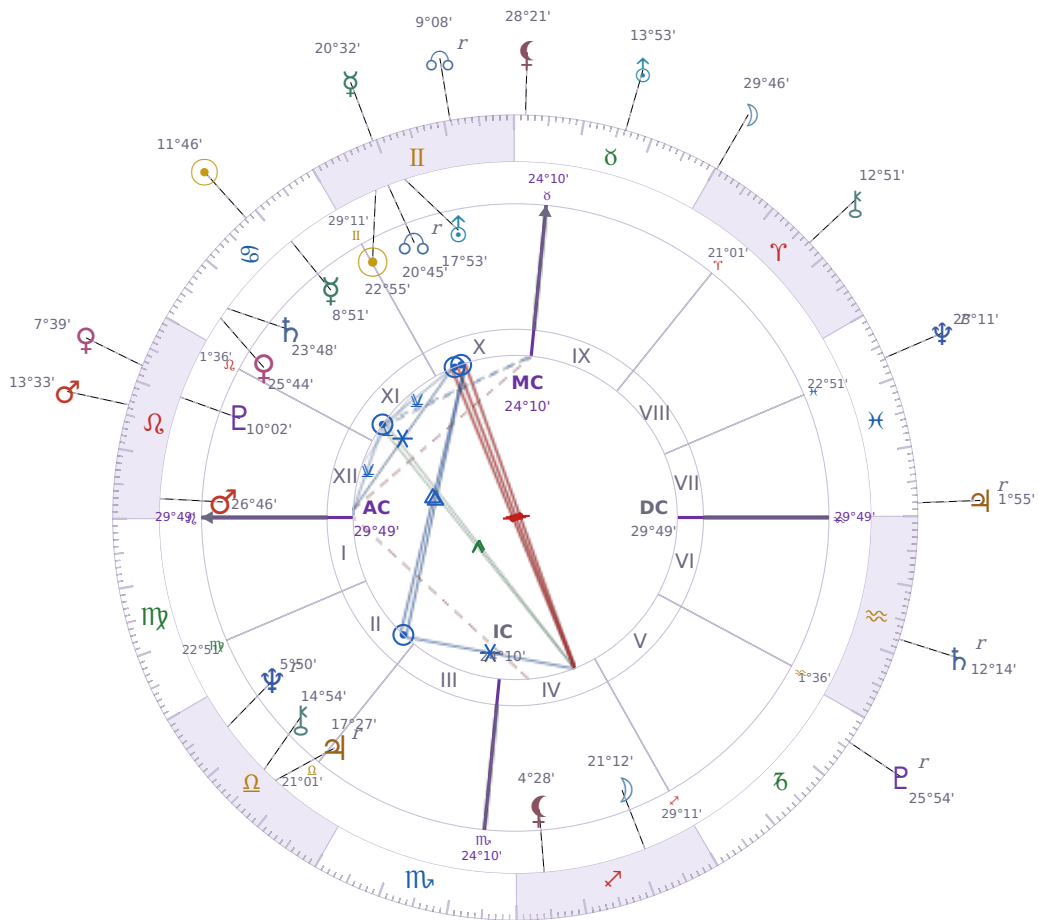

DAILY HOROSCOPE

## Donald John Trump

President of the United States (2017–2021; since 2025)

♊ Gemini June 14, 1946 10:54 New York City

Saturday, 3 July 2021

### TRANSITS FOR TODAY

☉ Sun	in ♋ Cancer	11°46'41"
☾ Moon	in ♈ Aries	29°46'14"
☿ Mercury	in ♊ Gemini	20°32'15"
♀ Venus	in ♌ Leo	7°39'10"
♂ Mars	in ♌ Leo	13°33'29"
♃ Jupiter	in ♓ Pisces Rx	1°55'13"
♄ Saturn	in ♒ Aquarius Rx	12°14'07"