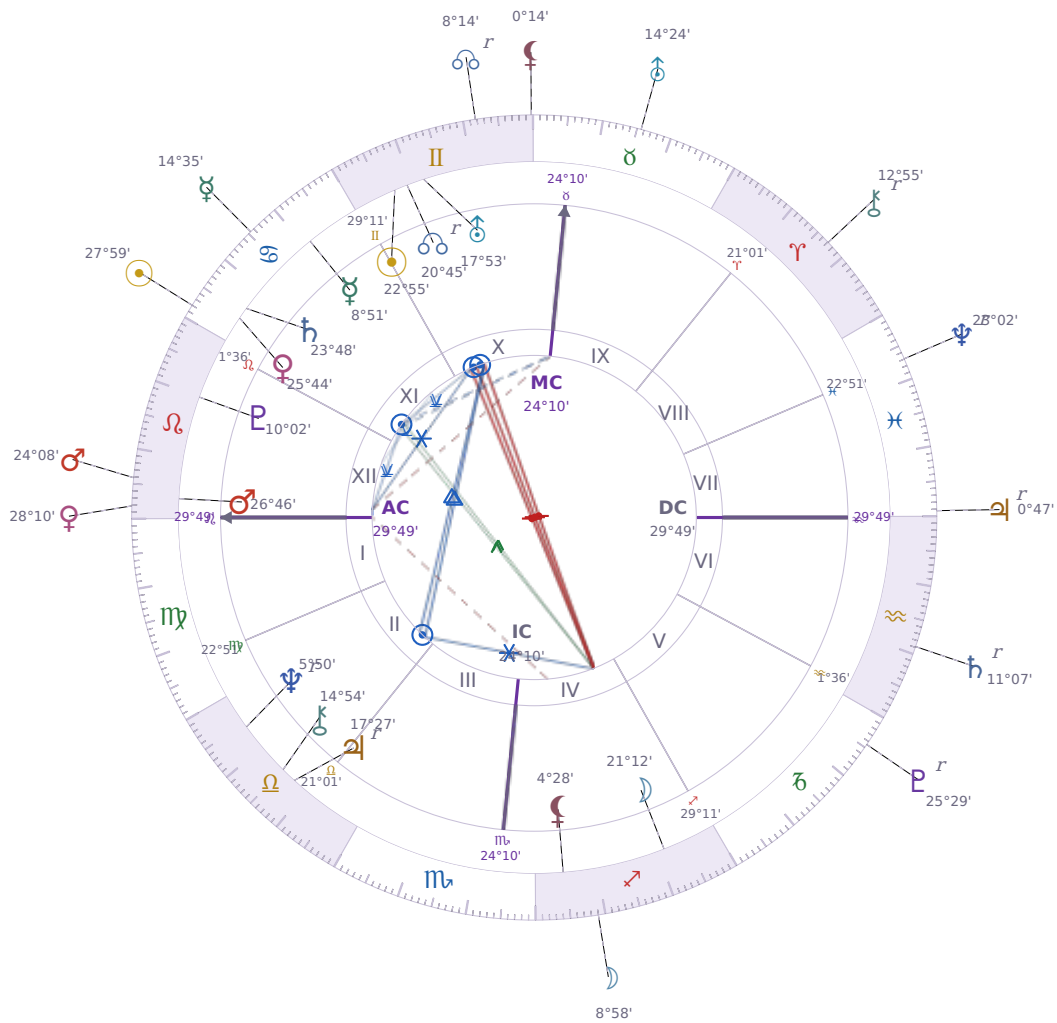

DAILY HOROSCOPE

Donald John Trump

President of the United States (2017–2021; since 2025)

♊ Gemini June 14, 1946 10:54 New York City

Tuesday, 20 July 2021

TRANSITS FOR TODAY

☉ Sun	in ♋ Cancer	27°59'39"
☾ Moon	in ♏ Sagittarius	8°58'39"
☿ Mercury	in ♋ Cancer	14°35'55"
♀ Venus	in ♌ Leo	28°10'02"
♂ Mars	in ♌ Leo	24°08'35"
♃ Jupiter	in ♉ Pisces Rx	0°47'39"
♄ Saturn	in ♒ Aquarius Rx	11°07'12"

♅ Uranus	in ♉ Taurus	14°24'40"
♆ Neptune	in ♋ Pisces Rx	23°02'17"
♇ Pluto	in ♑ Capricorn Rx	25°29'55"
♁ Chiron	in ♈ Aries Rx	12°55'12"
♊ NNode	in ♊ Gemini Rx	8°14'29"
♁ Lilith	in ♊ Gemini	0°14'16"

NATAL PLANETS