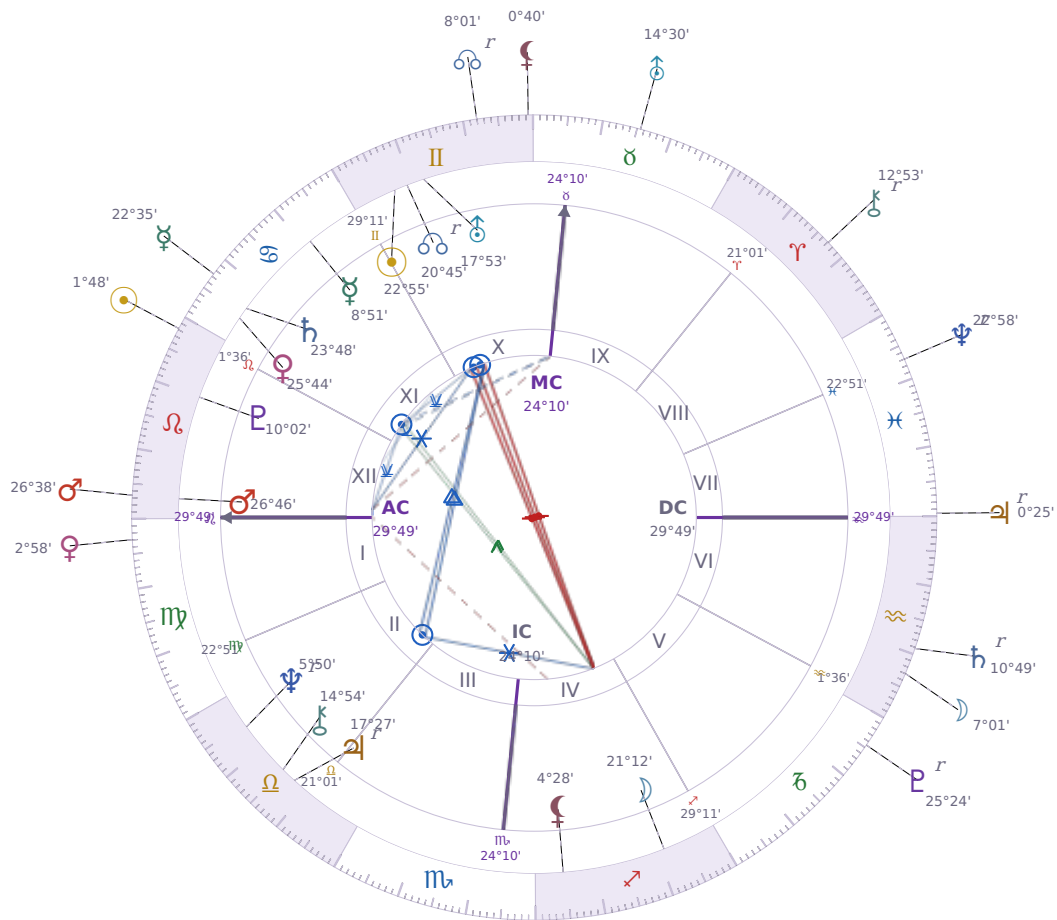

DAILY HOROSCOPE

Donald John Trump

President of the United States (2017–2021; since 2025)

♊ Gemini June 14, 1946 10:54 New York City

Saturday, 24 July 2021

TRANSITS FOR TODAY

☉ Sun	in ♌ Leo	1°48'44"
☾ Moon	in ♒ Aquarius	7°01'21"
☿ Mercury	in ♋ Cancer	22°35'13"
♀ Venus	in ♍ Virgo	2°58'12"
♂ Mars	in ♌ Leo	26°38'39"
♃ Jupiter	in ♓ Pisces Rx	0°25'00"
♄ Saturn	in ♒ Aquarius Rx	10°49'54"

♅ Uranus	in ♉ Taurus	14°30'13"
♆ Neptune	in ♓ Pisces Rx	22°59'00"
♇ Pluto	in ♑ Capricorn Rx	25°24'11"
♁ Chiron	in ♈ Aries Rx	12°53'48"
♊ NNode	in ♊ Gemini Rx	8°01'47"
♁ Lilith	in ♊ Gemini	0°40'52"

NATAL PLANETS