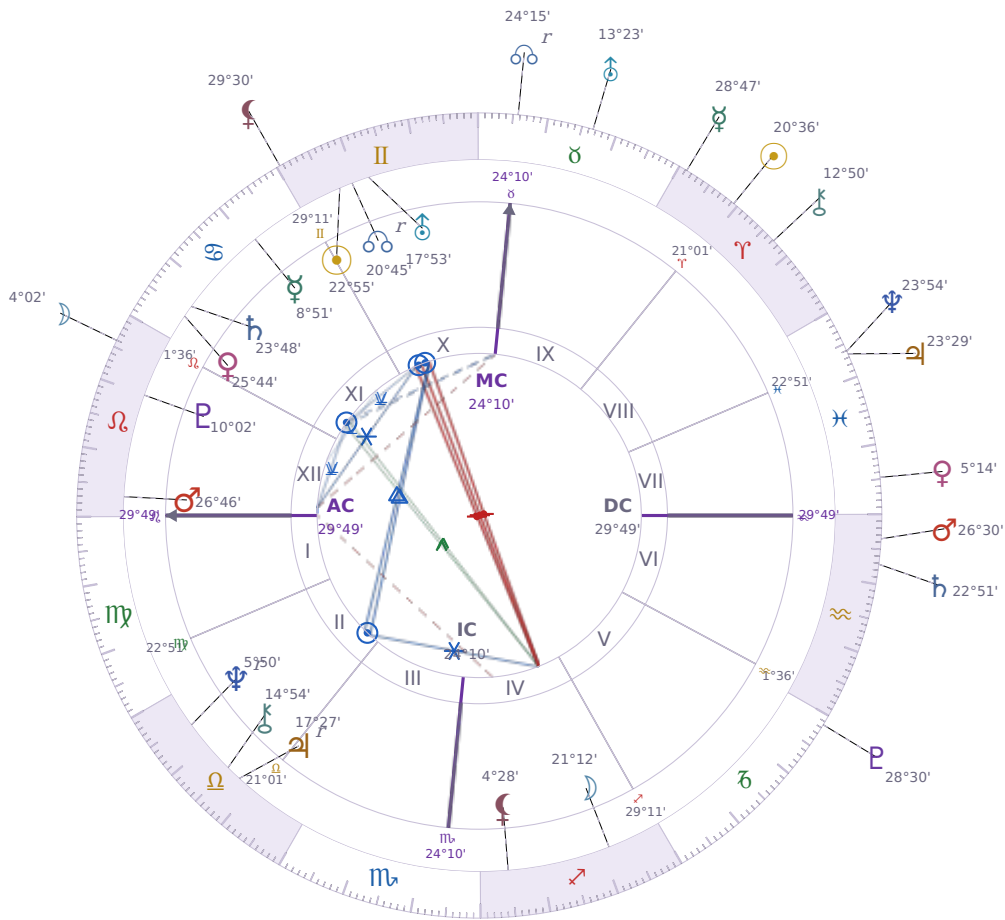

DAILY HOROSCOPE

Donald John Trump

President of the United States (2017–2021; since 2025)

♊ Gemini June 14, 1946 10:54 New York City

Sunday, 10 April 2022

TRANSITS FOR TODAY

☉ Sun	in ♈ Aries	20°36'05"
☾ Moon	in ♌ Leo	4°02'18"
☿ Mercury	in ♈ Aries	28°47'11"
♀ Venus	in ♓ Pisces	5°14'54"
♂ Mars	in ♒ Aquarius	26°30'05"
♃ Jupiter	in ♓ Pisces	23°29'56"
♄ Saturn	in ♒ Aquarius	22°51'47"

♅ Uranus	in ♉ Taurus	13°23'26"
♆ Neptune	in ♓ Pisces	23°54'23"
♇ Pluto	in ♑ Capricorn	28°30'32"
♁ Chiron	in ♈ Aries	12°50'40"
♁ NNode	in ♉ Taurus <b>Rx</b>	24°15'42"
♁ Lilith	in ♊ Gemini	29°30'27"

## NATAL PLANETS

☉ Sun	in ♊ Gemini	22°55'42"	X
☾ Moon	in ♐ Sagittarius	21°12'12"	IV
☿ Mercury	in ♋ Cancer	8°51'34"	XI
♀ Venus	in ♋ Cancer	25°44'17"	XI
♂ Mars	in ♌ Leo	26°46'33"	XII
♃ Jupiter	in ♎ Libra	17°27'07"	II <b>Rx</b>
♄ Saturn	in ♋ Cancer	23°48'56"	XI
♅ Uranus	in ♊ Gemini	17°53'35"	X
♆ Neptune	in ♎ Libra	5°50'31"	II <b>Rx</b>
♇ Pluto	in ♌ Leo	10°02'32"	XII
♁ Chiron	in ♎ Libra	14°54'44"	II
♁ North Node	in ♊ Gemini	20°45'24"	X <b>Rx</b>
♁ Lilith	in ♐ Sagittarius	4°28'48"	IV

## KEY TRANSIT FACTORS