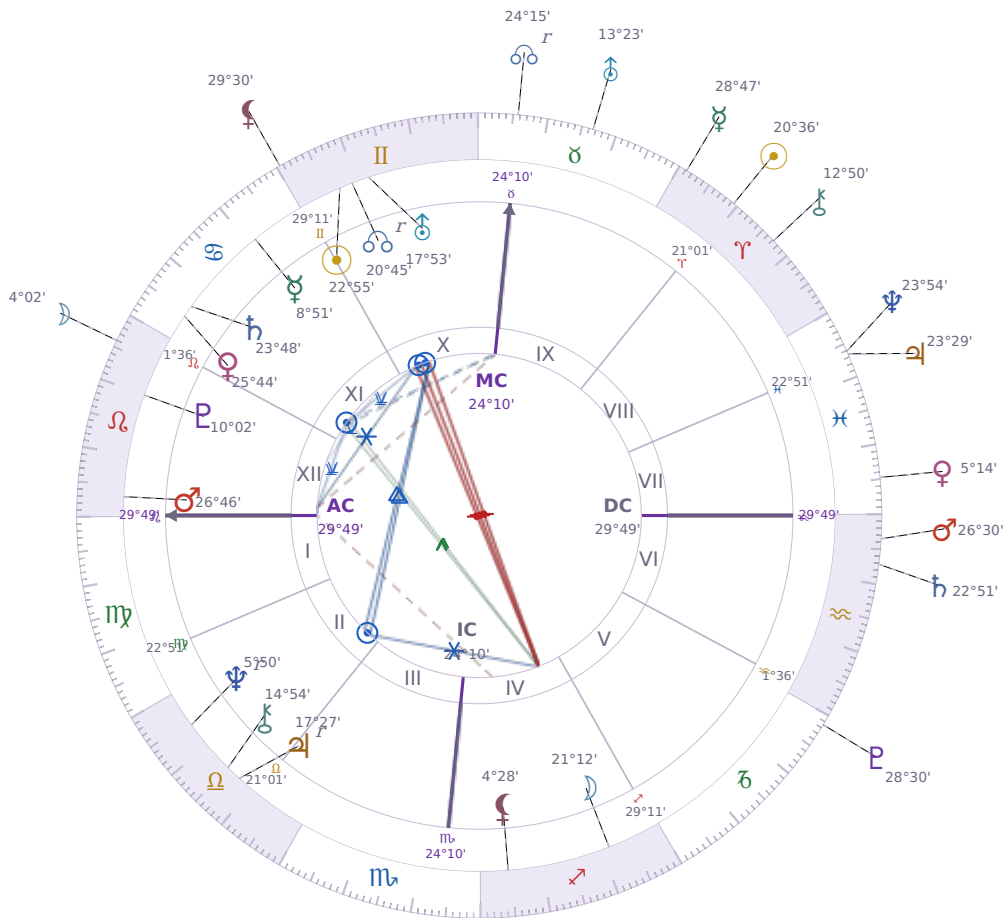

DAILY HOROSCOPE

Donald John Trump

President of the United States (2017–2021; since 2025)

♊ Gemini June 14, 1946 10:54 New York City

Sunday, 10 April 2022

TRANSITS FOR TODAY

☉ Sun	in ♈ Aries	20°36'05"
☾ Moon	in ♌ Leo	4°02'18"
☿ Mercury	in ♈ Aries	28°47'11"
♀ Venus	in ♋ Pisces	5°14'54"
♂ Mars	in ♒ Aquarius	26°30'05"
♃ Jupiter	in ♋ Pisces	23°29'56"
♄ Saturn	in ♒ Aquarius	22°51'47"

♅ Uranus	in ♉ Taurus	13°23'26"
♆ Neptune	in ♋ Pisces	23°54'23"
♇ Pluto	in ♏ Capricorn	28°30'32"
♁ Chiron	in ♈ Aries	12°50'40"
♊ NNode	in ♉ Taurus Rx	24°15'42"
♁ Lilith	in ♊ Gemini	29°30'27"

NATAL PLANETS