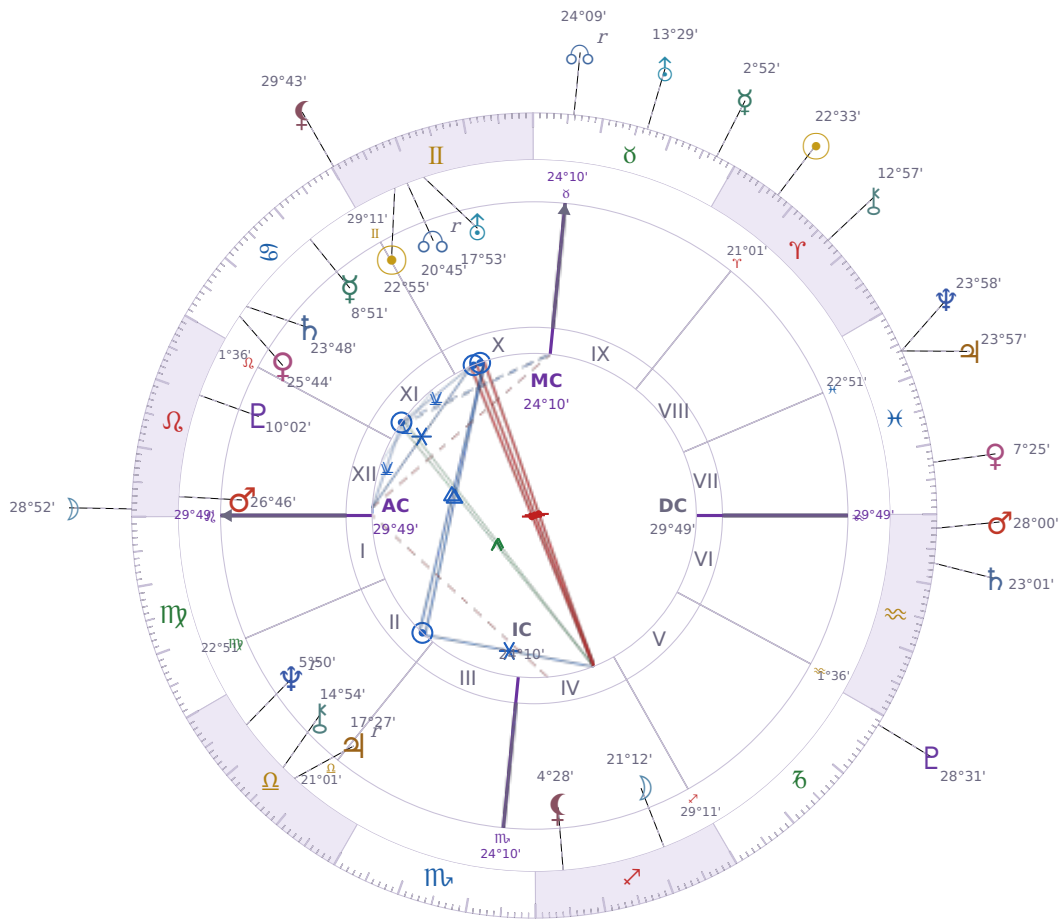

DAILY HOROSCOPE

Donald John Trump

President of the United States (2017–2021; since 2025)

♊ Gemini June 14, 1946 10:54 New York City

Tuesday, 12 April 2022

TRANSITS FOR TODAY

☉ Sun	in ♈ Aries	22°33'50"
☾ Moon	in ♌ Leo	28°52'20"
☿ Mercury	in ♉ Taurus	2°52'27"
♀ Venus	in ♓ Pisces	7°25'45"
♂ Mars	in ♒ Aquarius	28°00'46"
♃ Jupiter	in ♓ Pisces	23°57'14"
♄ Saturn	in ♒ Aquarius	23°01'25"

♅ Uranus	in ♉ Taurus	13°29'59"
♆ Neptune	in ♋ Pisces	23°58'32"
♇ Pluto	in ♏ Capricorn	28°31'36"
♁ Chiron	in ♈ Aries	12°57'39"
♁ NNode	in ♉ Taurus <b>Rx</b>	24°09'21"
♁ Lilith	in ♊ Gemini	29°43'47"

## KEY TRANSIT FACTORS