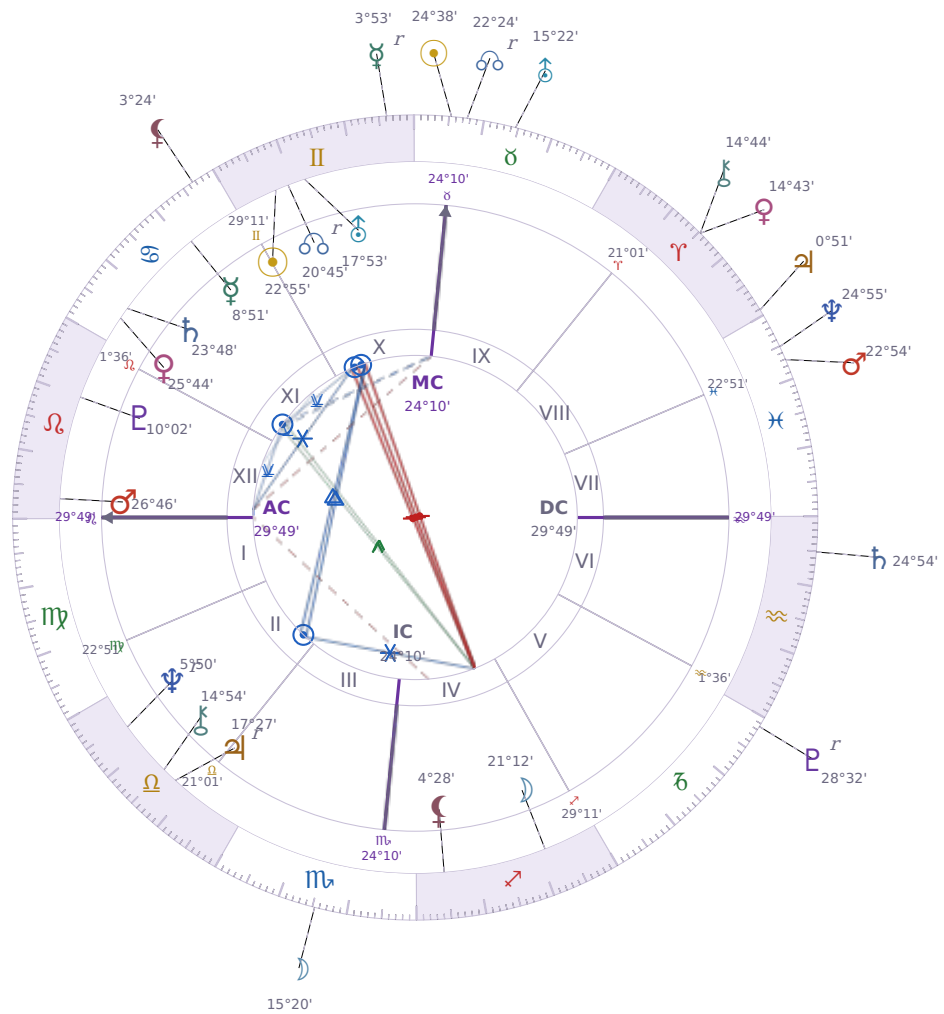

DAILY HOROSCOPE

Donald John Trump

President of the United States (2017–2021; since 2025)

♊ Gemini June 14, 1946 10:54 New York City

Sunday, 15 May 2022

TRANSITS FOR TODAY

| | | |
|-----------|-----------------------|-----------|
| ☉ Sun | in ♉ Taurus | 24°38'52" |
| ☾ Moon | in ♏ Scorpio | 15°20'14" |
| ☿ Mercury | in ♊ Gemini Rx | 3°53'15" |
| ♀ Venus | in ♈ Aries | 14°43'48" |
| ♂ Mars | in ♓ Pisces | 22°54'51" |
| ♃ Jupiter | in ♈ Aries | 0°51'59" |
| ♄ Saturn | in ♏ Aquarius | 24°54'44" |

| | | |
|-----------|--------------------------|-----------|
| ♅ Uranus | in ♉ Taurus | 15°22'56" |
| ♆ Neptune | in ♓ Pisces | 24°55'56" |
| ♇ Pluto | in ♑ Capricorn Rx | 28°32'27" |
| ♁ Chiron | in ♈ Aries | 14°44'22" |
| ♁ NNode | in ♉ Taurus Rx | 22°24'30" |
| ♁ Lilith | in ♋ Cancer | 3°24'03" |

NATAL PLANETS

| | | | |
|--------------|------------------|-----------|--------------|
| ☉ Sun | in ♊ Gemini | 22°55'42" | X |
| ☾ Moon | in ♐ Sagittarius | 21°12'12" | IV |
| ☿ Mercury | in ♋ Cancer | 8°51'34" | XI |
| ♀ Venus | in ♋ Cancer | 25°44'17" | XI |
| ♂ Mars | in ♌ Leo | 26°46'33" | XII |
| ♃ Jupiter | in ♎ Libra | 17°27'07" | II Rx |
| ♄ Saturn | in ♋ Cancer | 23°48'56" | XI |
| ♅ Uranus | in ♊ Gemini | 17°53'35" | X |
| ♆ Neptune | in ♎ Libra | 5°50'31" | II Rx |
| ♇ Pluto | in ♌ Leo | 10°02'32" | XII |
| ♁ Chiron | in ♎ Libra | 14°54'44" | II |
| ♁ North Node | in ♊ Gemini | 20°45'24" | X Rx |
| ♁ Lilith | in ♐ Sagittarius | 4°28'48" | IV |