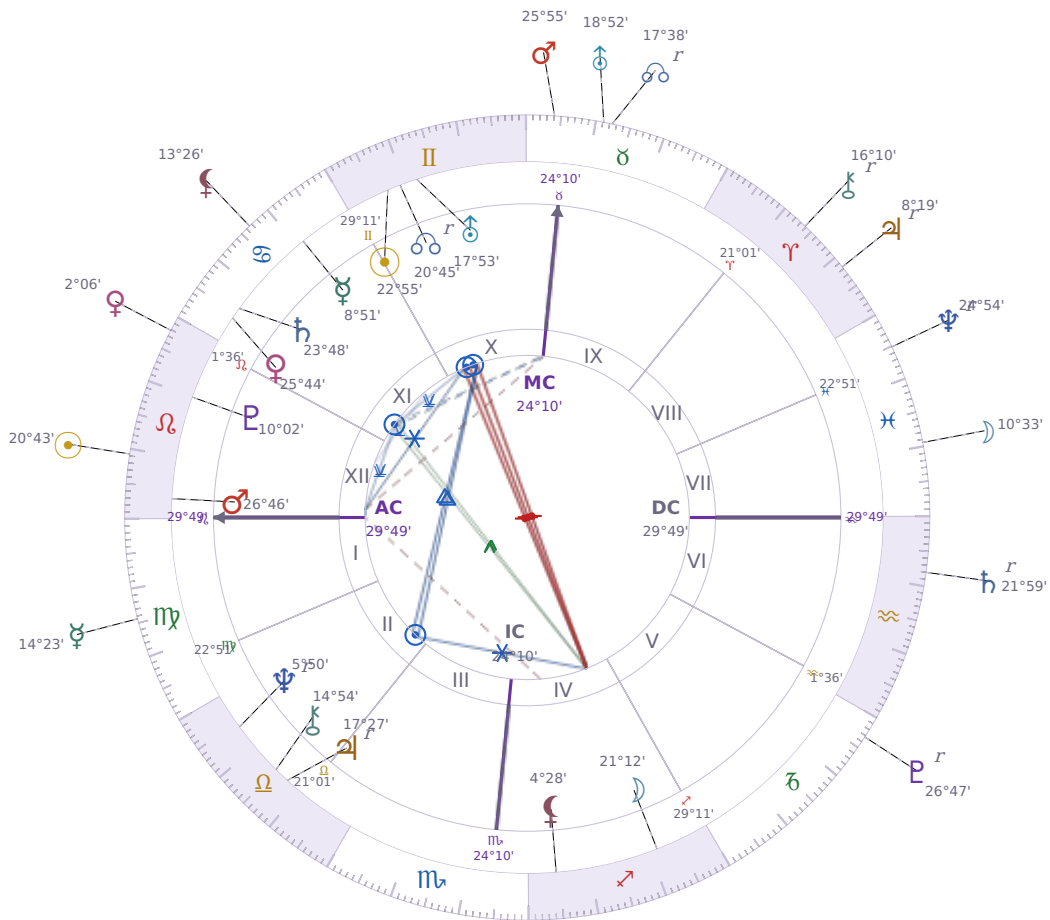

DAILY HOROSCOPE

Donald John Trump

President of the United States (2017–2021; since 2025)

♊ Gemini June 14, 1946 10:54 New York City

Saturday, 13 August 2022

TRANSITS FOR TODAY

☉ Sun	in ♌ Leo	20°44'00"
☾ Moon	in ♓ Pisces	10°33'40"
☿ Mercury	in ♍ Virgo	14°23'19"
♀ Venus	in ♌ Leo	2°06'49"
♂ Mars	in ♉ Taurus	25°55'00"
♃ Jupiter	in ♈ Aries Rx	8°19'01"
♄ Saturn	in ♒ Aquarius Rx	21°59'28"

♅ Uranus	in ♉ Taurus	18°52'11"
♆ Neptune	in ♓ Pisces Rx	24°54'27"
♇ Pluto	in ♑ Capricorn Rx	26°47'33"
♁ Chiron	in ♈ Aries Rx	16°10'13"
♊ NNode	in ♉ Taurus Rx	17°38'36"
♁ Lilith	in ♋ Cancer	13°26'07"

## NATAL PLANETS

☉ Sun	in ♊ Gemini	22°55'42"	X
☾ Moon	in ♐ Sagittarius	21°12'12"	IV
☿ Mercury	in ♋ Cancer	8°51'34"	XI
♀ Venus	in ♋ Cancer	25°44'17"	XI
♂ Mars	in ♌ Leo	26°46'33"	XII
♃ Jupiter	in ♎ Libra	17°27'07"	II Rx
♄ Saturn	in ♋ Cancer	23°48'56"	XI
♅ Uranus	in ♊ Gemini	17°53'35"	X
♆ Neptune	in ♎ Libra	5°50'31"	II Rx
♇ Pluto	in ♌ Leo	10°02'32"	XII
♁ Chiron	in ♎ Libra	14°54'44"	II
♊ North Node	in ♊ Gemini	20°45'24"	X Rx
♁ Lilith	in ♐ Sagittarius	4°28'48"	IV