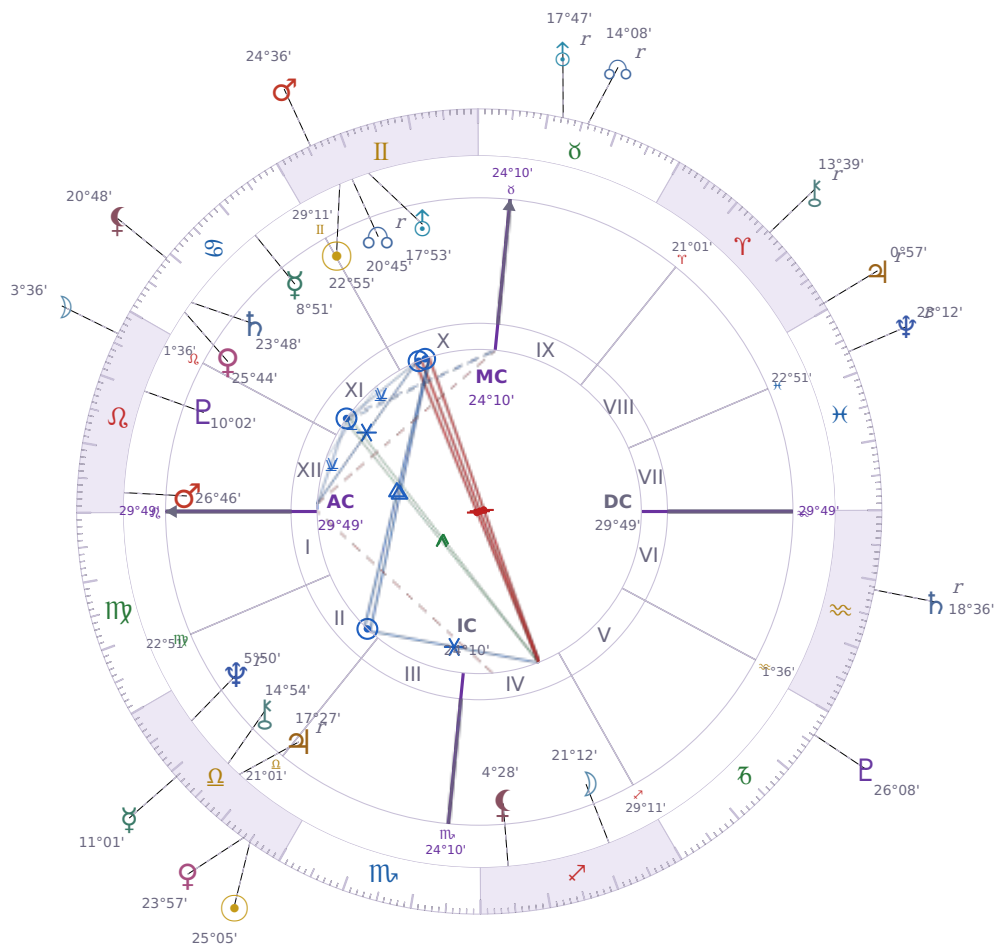

DAILY HOROSCOPE

## Donald John Trump

President of the United States (2017–2021; since 2025)

♊ Gemini June 14, 1946 10:54 New York City

**Tuesday, 18 October 2022**

### TRANSITS FOR TODAY

☉ Sun	in ♎ Libra	25°05'12"
☾ Moon	in ♌ Leo	3°36'02"
☿ Mercury	in ♎ Libra	11°01'41"
♀ Venus	in ♎ Libra	23°57'18"
♂ Mars	in ♊ Gemini	24°36'28"
♃ Jupiter	in ♈ Aries Rx	0°57'49"
♄ Saturn	in ♒ Aquarius Rx	18°36'25"