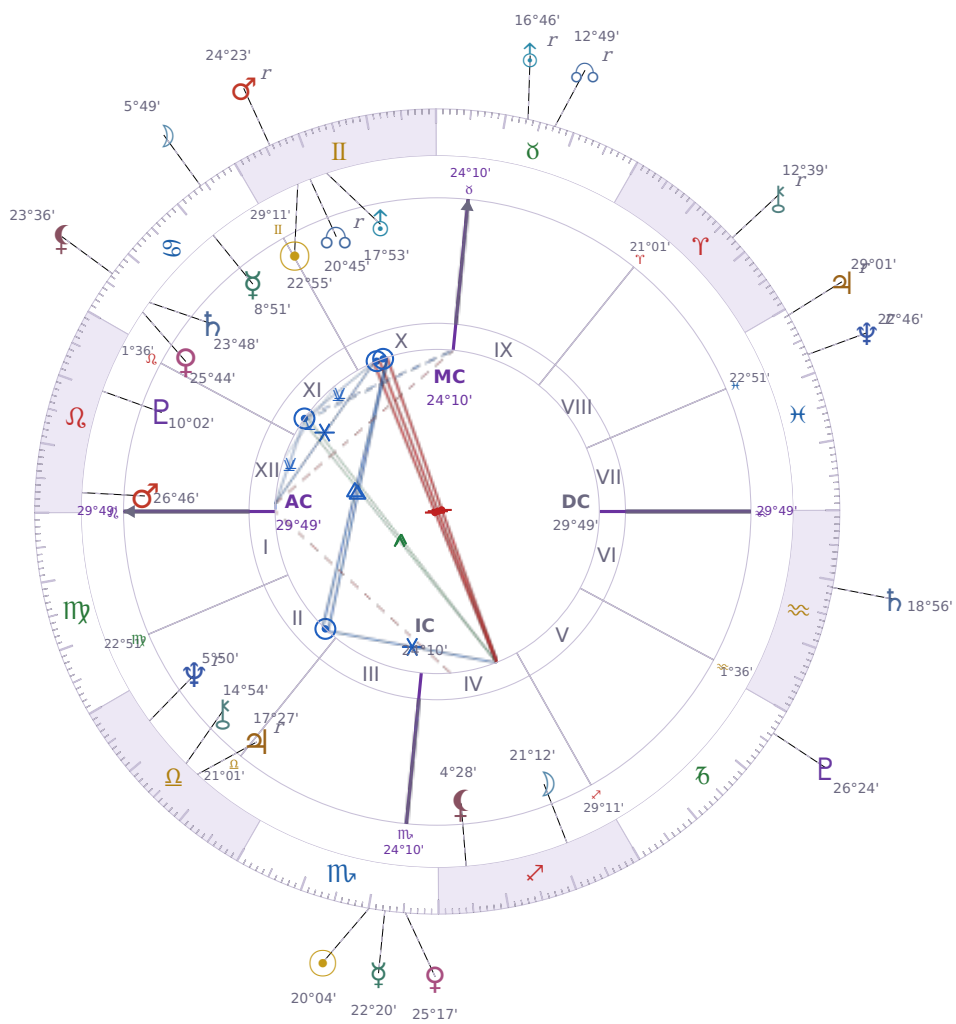

DAILY HOROSCOPE

Donald John Trump

President of the United States (2017–2021; since 2025)

♊ Gemini June 14, 1946 10:54 New York City

Saturday, 12 November 2022

TRANSITS FOR TODAY

☉ Sun	in ♏ Scorpio	20°04'23"
☾ Moon	in ♋ Cancer	5°49'02"
☿ Mercury	in ♏ Scorpio	22°20'05"
♀ Venus	in ♏ Scorpio	25°17'18"
♂ Mars	in ♊ Gemini Rx	24°23'48"
♃ Jupiter	in ♓ Pisces Rx	29°01'33"
♄ Saturn	in ♒ Aquarius	18°56'32"

♅ Uranus	in ♉ Taurus Rx	16°46'47"
♆ Neptune	in ♓ Pisces Rx	22°46'28"
♇ Pluto	in ♏ Capricorn	26°24'23"
♁ Chiron	in ♈ Aries Rx	12°39'55"
♊ NNode	in ♉ Taurus Rx	12°49'27"
♁ Lilith	in ♋ Cancer	23°36'30"

NATAL PLANETS