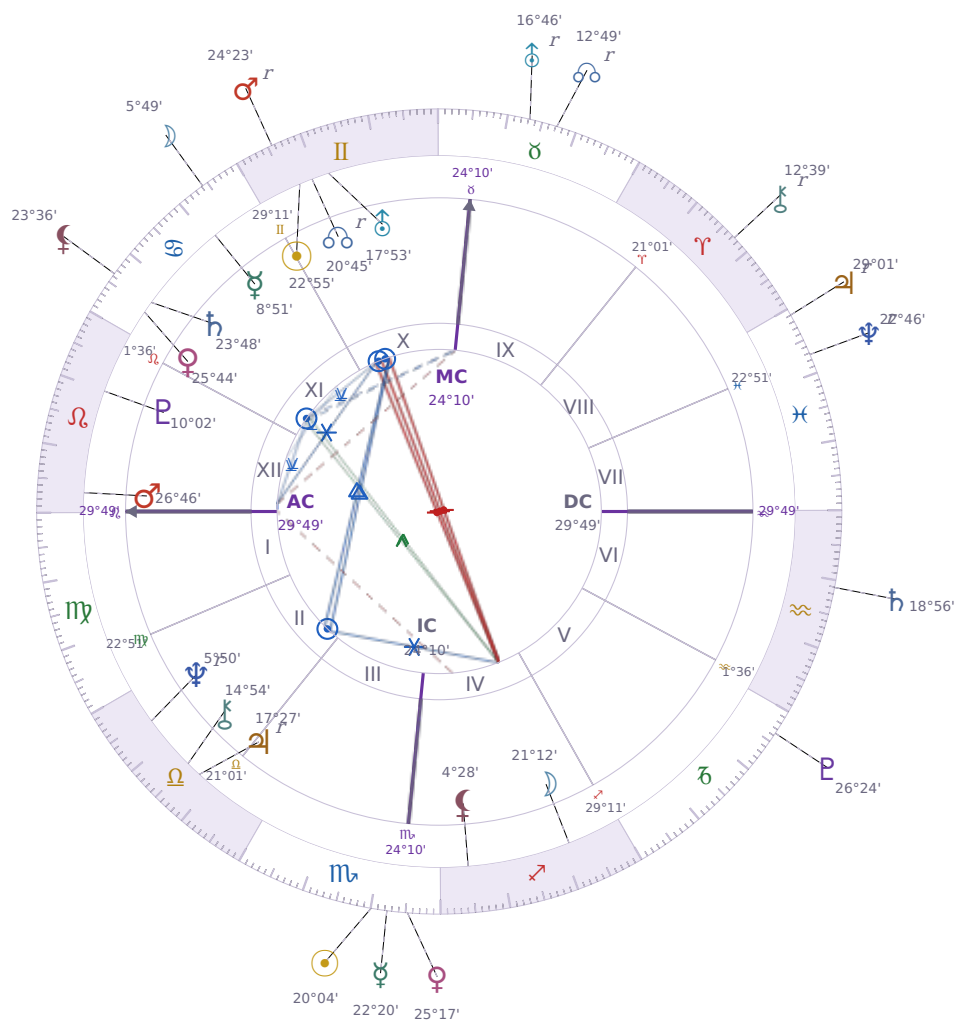

DAILY HOROSCOPE

Donald John Trump

President of the United States (2017–2021; since 2025)

♊ Gemini June 14, 1946 10:54 New York City

Saturday, 12 November 2022

TRANSITS FOR TODAY

☉ Sun	in ♏ Scorpio	20°04'23"
☾ Moon	in ♋ Cancer	5°49'02"
☿ Mercury	in ♏ Scorpio	22°20'05"
♀ Venus	in ♏ Scorpio	25°17'18"
♂ Mars	in ♊ Gemini Rx	24°23'48"
♃ Jupiter	in ♓ Pisces Rx	29°01'33"
♄ Saturn	in ♒ Aquarius	18°56'32"

♅ Uranus	in ♉ Taurus Rx	16°46'47"
♆ Neptune	in ♓ Pisces Rx	22°46'28"
♇ Pluto	in ♑ Capricorn	26°24'23"
♁ Chiron	in ♈ Aries Rx	12°39'55"
♊ NNode	in ♉ Taurus Rx	12°49'27"
♁ Lilith	in ♋ Cancer	23°36'30"

NATAL PLANETS

☉ Sun	in ♊ Gemini	22°55'42"	X
☾ Moon	in ♐ Sagittarius	21°12'12"	IV
☿ Mercury	in ♋ Cancer	8°51'34"	XI
♀ Venus	in ♋ Cancer	25°44'17"	XI
♂ Mars	in ♌ Leo	26°46'33"	XII
♃ Jupiter	in ♎ Libra	17°27'07"	II Rx
♄ Saturn	in ♋ Cancer	23°48'56"	XI
♅ Uranus	in ♊ Gemini	17°53'35"	X
♆ Neptune	in ♎ Libra	5°50'31"	II Rx
♇ Pluto	in ♌ Leo	10°02'32"	XII
♁ Chiron	in ♎ Libra	14°54'44"	II
♊ North Node	in ♊ Gemini	20°45'24"	X Rx
♁ Lilith	in ♐ Sagittarius	4°28'48"	IV