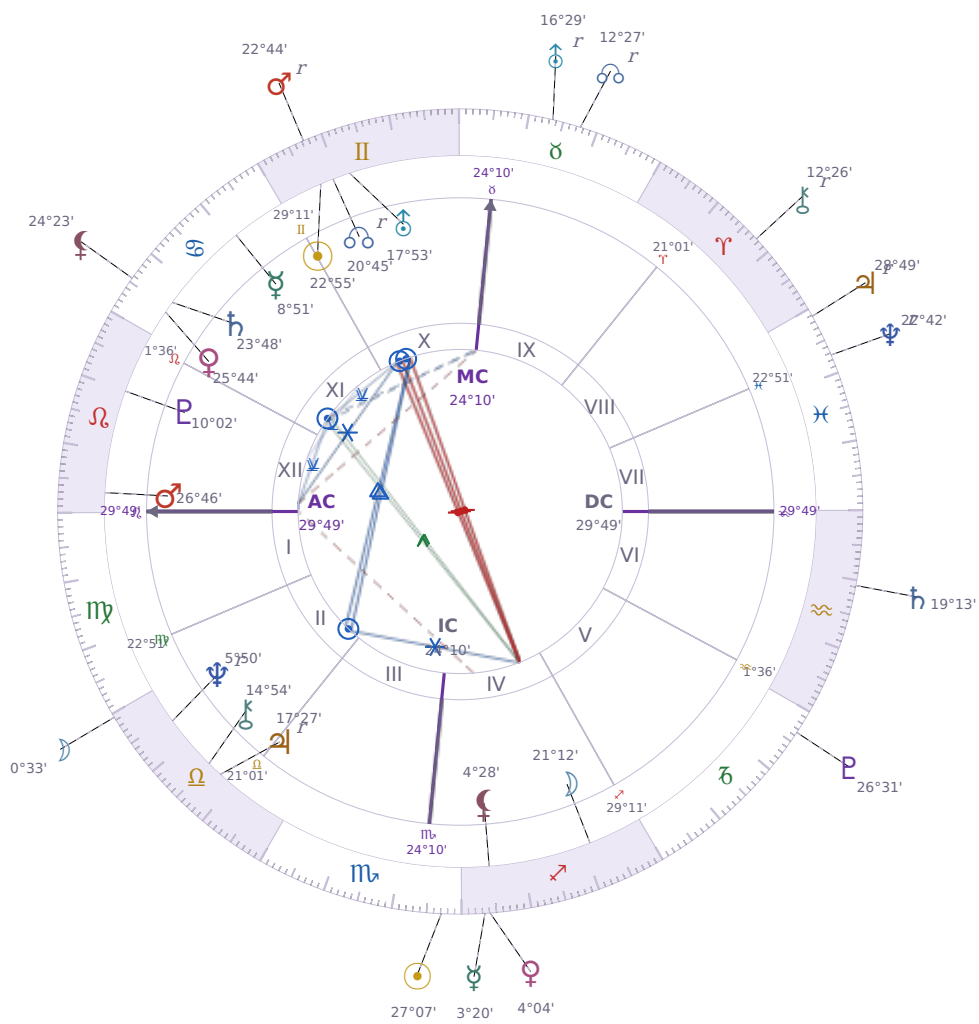

DAILY HOROSCOPE

Donald John Trump

President of the United States (2017–2021; since 2025)

♊ Gemini June 14, 1946 10:54 New York City

Saturday, 19 November 2022

TRANSITS FOR TODAY

☉ Sun	in ♏ Scorpio	27°07'28"
☾ Moon	in ♎ Libra	0°33'21"
☿ Mercury	in ♐ Sagittarius	3°20'16"
♀ Venus	in ♐ Sagittarius	4°04'14"
♂ Mars	in ♊ Gemini Rx	22°44'49"
♃ Jupiter	in ♓ Pisces Rx	28°50'00"
♄ Saturn	in ♒ Aquarius	19°13'23"

♅ Uranus	in	♉ Taurus Rx	16°29'33"
♆ Neptune	in	♓ Pisces Rx	22°42'16"
♇ Pluto	in	♑ Capricorn	26°31'56"
♁ Chiron	in	♈ Aries Rx	12°26'46"
♊ NNode	in	♉ Taurus Rx	12°27'13"
♁ Lilith	in	♋ Cancer	24°23'30"

NATAL PLANETS