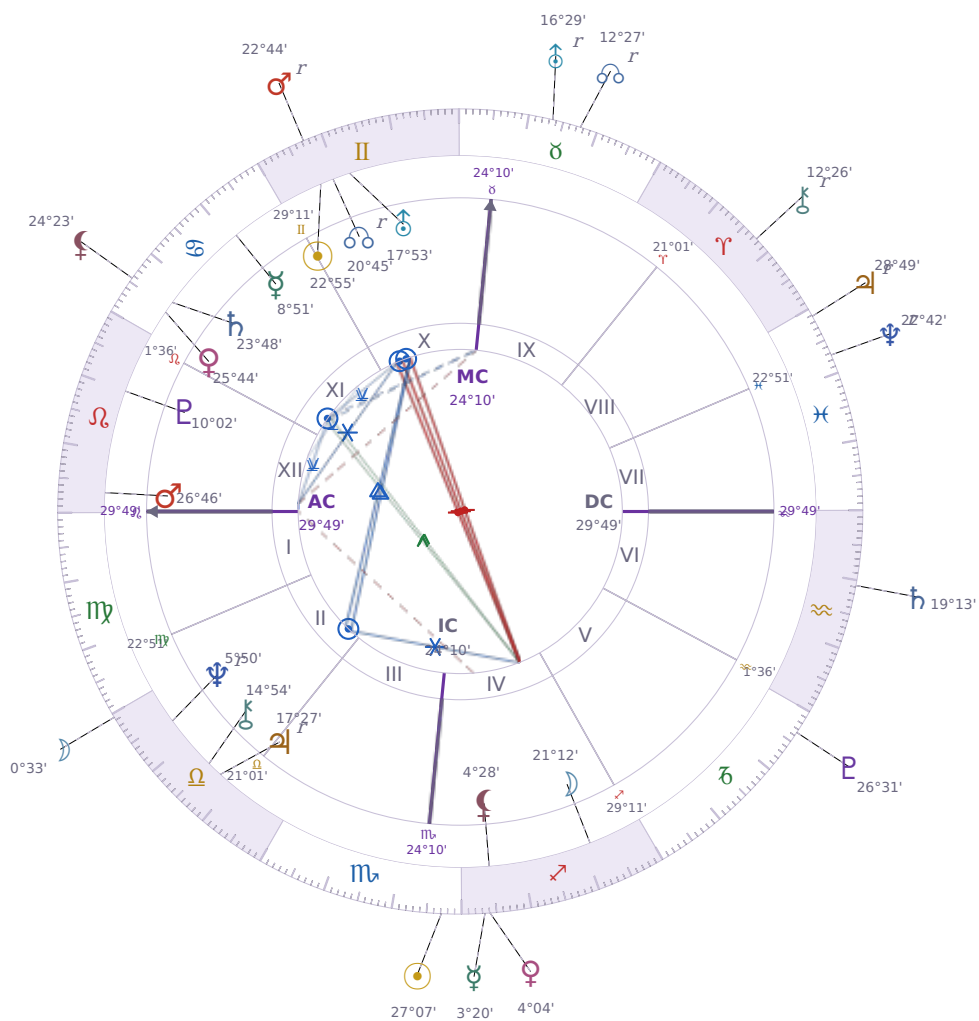

DAILY HOROSCOPE

Donald John Trump

President of the United States (2017–2021; since 2025)

♊ Gemini June 14, 1946 10:54 New York City

Saturday, 19 November 2022

TRANSITS FOR TODAY

☉ Sun	in ♏ Scorpio	27°07'28"
☾ Moon	in ♏ Libra	0°33'21"
☿ Mercury	in ♏ Sagittarius	3°20'16"
♀ Venus	in ♏ Sagittarius	4°04'14"
♂ Mars	in ♊ Gemini Rx	22°44'49"
♃ Jupiter	in ♓ Pisces Rx	28°50'00"
♄ Saturn	in ♏ Aquarius	19°13'23"

♅ Uranus	in ♉ Taurus Rx	16°29'33"
♆ Neptune	in ♓ Pisces Rx	22°42'16"
♇ Pluto	in ♑ Capricorn	26°31'56"
♁ Chiron	in ♈ Aries Rx	12°26'46"
♊ NNode	in ♉ Taurus Rx	12°27'13"
♁ Lilith	in ♋ Cancer	24°23'30"

NATAL PLANETS

Saturday · ♄ Saturn

Colors: Violet

Stone: Obsidian

Number: 8