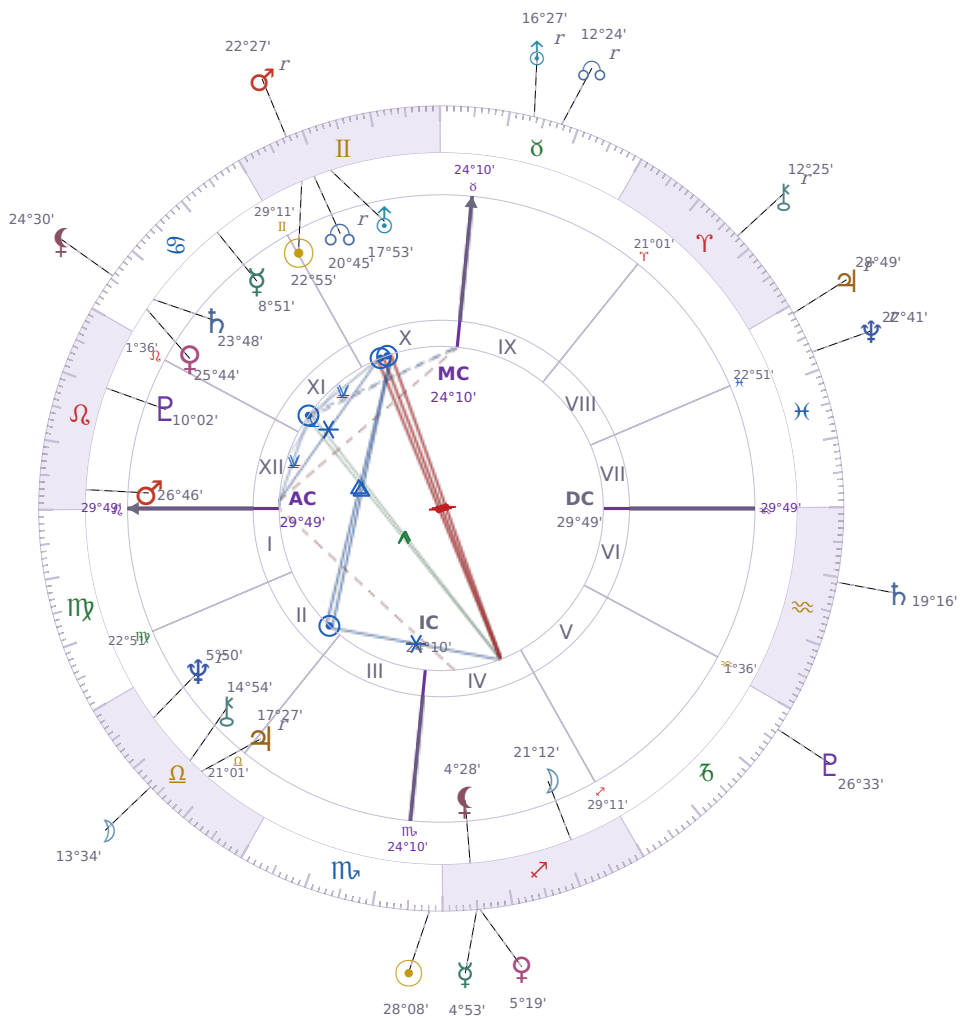

DAILY HOROSCOPE

Donald John Trump

President of the United States (2017–2021; since 2025)

♊ Gemini June 14, 1946 10:54 New York City

Sunday, 20 November 2022

TRANSITS FOR TODAY

☉ Sun	in ♏ Scorpio	28°08'02"
☾ Moon	in ♎ Libra	13°34'42"
☿ Mercury	in ♐ Sagittarius	4°53'37"
♀ Venus	in ♐ Sagittarius	5°19'31"
♂ Mars	in ♊ Gemini Rx	22°27'37"
♃ Jupiter	in ♓ Pisces Rx	28°49'10"
♄ Saturn	in ♒ Aquarius	19°16'11"