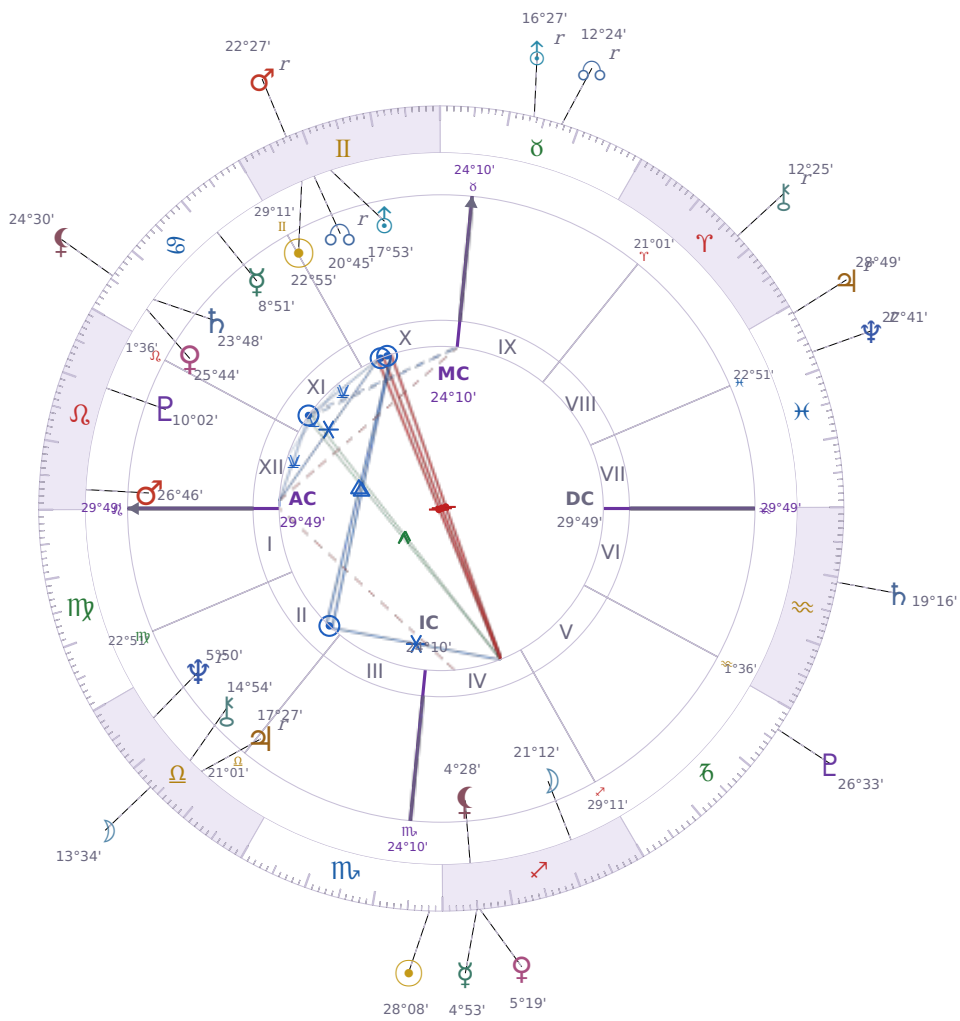

DAILY HOROSCOPE

Donald John Trump

President of the United States (2017–2021; since 2025)

♊ Gemini June 14, 1946 10:54 New York City

Sunday, 20 November 2022

TRANSITS FOR TODAY

☉ Sun	in ♏ Scorpio	28°08'02"
☾ Moon	in ♎ Libra	13°34'42"
☿ Mercury	in ♐ Sagittarius	4°53'37"
♀ Venus	in ♐ Sagittarius	5°19'31"
♂ Mars	in ♊ Gemini Rx	22°27'37"
♃ Jupiter	in ♓ Pisces Rx	28°49'10"
♄ Saturn	in ♒ Aquarius	19°16'11"

♅ Uranus	in ♉ Taurus Rx	16°27'08"
♆ Neptune	in ♋ Pisces Rx	22°41'47"
♇ Pluto	in ♏ Capricorn	26°33'06"
♁ Chiron	in ♈ Aries Rx	12°25'03"
♁ NNode	in ♉ Taurus Rx	12°24'02"
♁ Lilith	in ♋ Cancer	24°30'13"

NATAL PLANETS