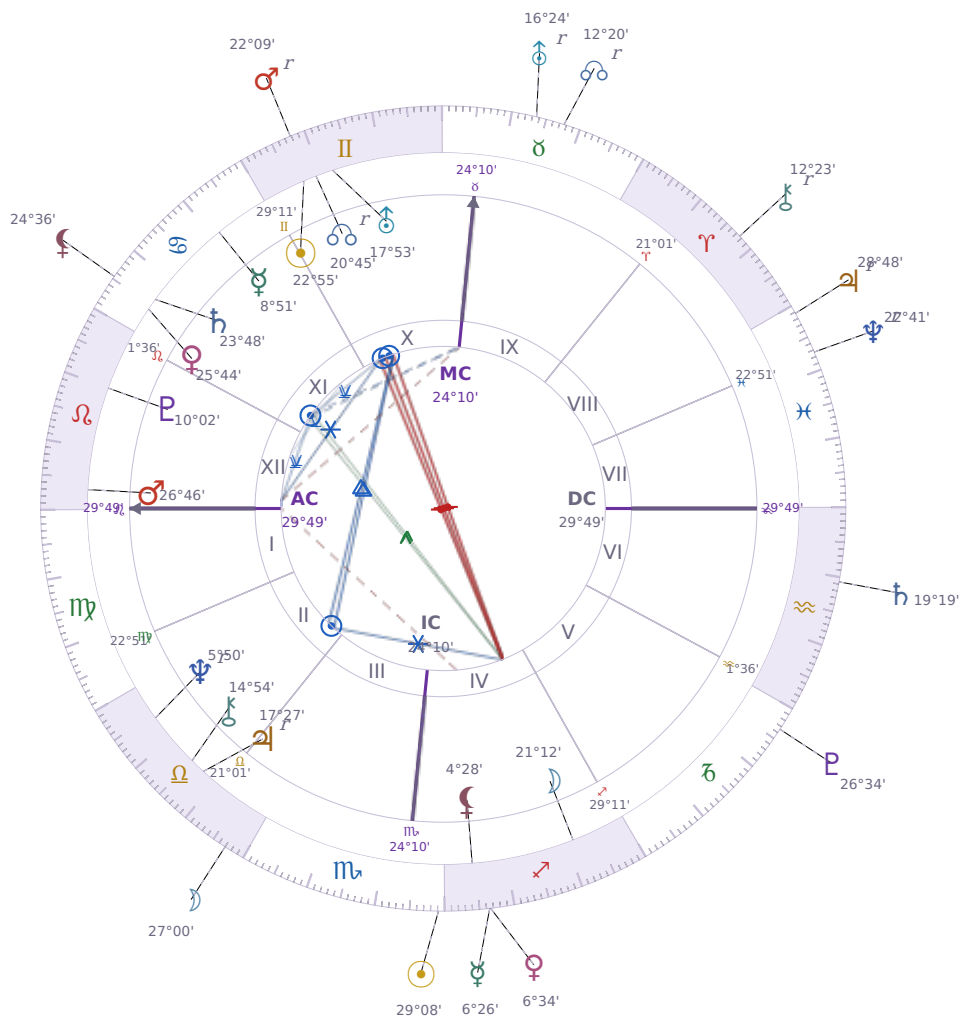

DAILY HOROSCOPE

Donald John Trump

President of the United States (2017–2021; since 2025)

♊ Gemini June 14, 1946 10:54 New York City

Monday, 21 November 2022

TRANSITS FOR TODAY

☉ Sun	in ♏ Scorpio	29°08'37"
☾ Moon	in ♎ Libra	27°00'04"
☿ Mercury	in ♐ Sagittarius	6°26'46"
♀ Venus	in ♐ Sagittarius	6°34'49"
♂ Mars	in ♊ Gemini Rx	22°09'43"
♃ Jupiter	in ♓ Pisces Rx	28°48'33"
♄ Saturn	in ♒ Aquarius	19°19'04"

♅ Uranus	in ♉ Taurus Rx	16°24'43"
♆ Neptune	in ♓ Pisces Rx	22°41'21"
♇ Pluto	in ♏ Capricorn	26°34'18"
♁ Chiron	in ♈ Aries Rx	12°23'23"
♊ NNode	in ♉ Taurus Rx	12°20'51"
♁ Lilith	in ♋ Cancer	24°36'56"

## NATAL PLANETS

☉ Sun	in ♊ Gemini	22°55'42"	X
☾ Moon	in ♐ Sagittarius	21°12'12"	IV
☿ Mercury	in ♋ Cancer	8°51'34"	XI
♀ Venus	in ♋ Cancer	25°44'17"	XI
♂ Mars	in ♌ Leo	26°46'33"	XII
♃ Jupiter	in ♎ Libra	17°27'07"	II Rx
♄ Saturn	in ♋ Cancer	23°48'56"	XI
♅ Uranus	in ♊ Gemini	17°53'35"	X
♆ Neptune	in ♎ Libra	5°50'31"	II Rx
♇ Pluto	in ♌ Leo	10°02'32"	XII
♁ Chiron	in ♎ Libra	14°54'44"	II
♊ North Node	in ♊ Gemini	20°45'24"	X Rx
♁ Lilith	in ♐ Sagittarius	4°28'48"	IV

## KEY TRANSIT FACTORS