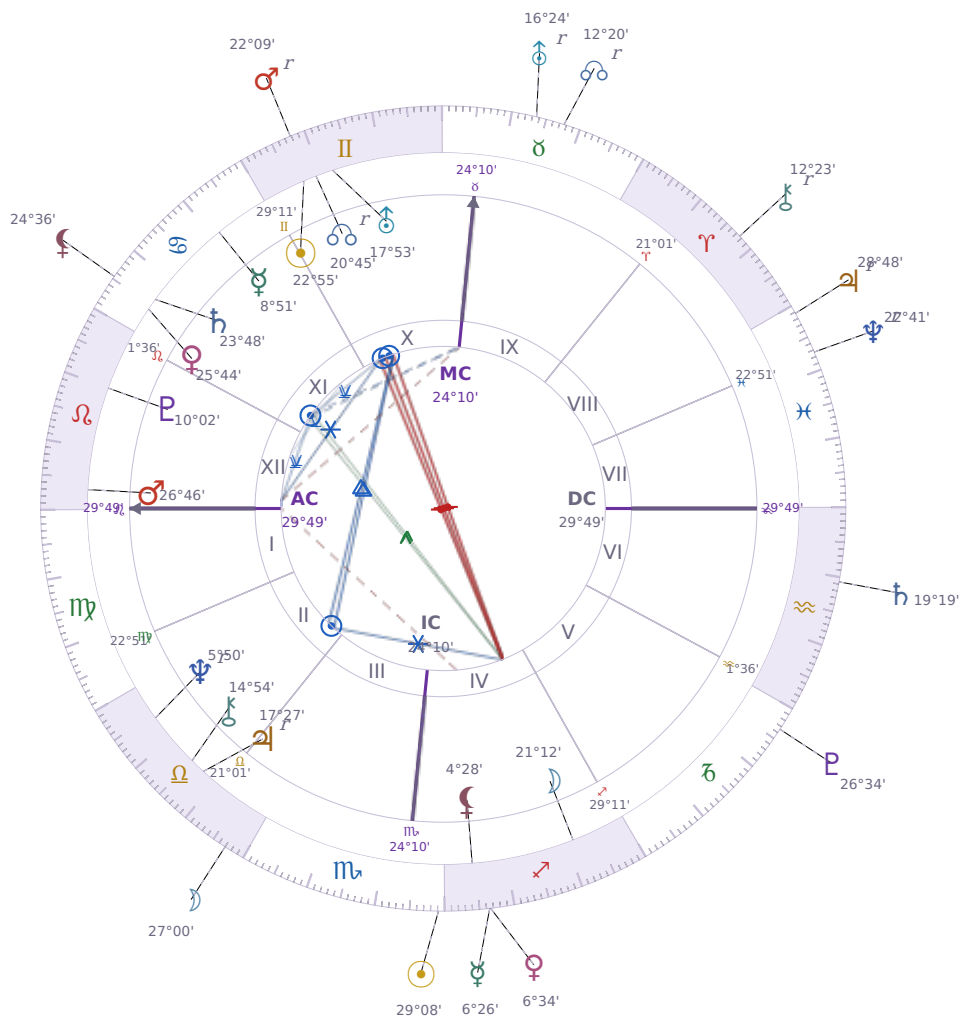

DAILY HOROSCOPE

Donald John Trump

President of the United States (2017–2021; since 2025)

♊ Gemini June 14, 1946 10:54 New York City

Monday, 21 November 2022

TRANSITS FOR TODAY

☉ Sun	in ♏ Scorpio	29°08'37"
☾ Moon	in ♎ Libra	27°00'04"
☿ Mercury	in ♐ Sagittarius	6°26'46"
♀ Venus	in ♐ Sagittarius	6°34'49"
♂ Mars	in ♊ Gemini Rx	22°09'43"
♃ Jupiter	in ♓ Pisces Rx	28°48'33"
♄ Saturn	in ♒ Aquarius	19°19'04"

♅ Uranus	in ♉ Taurus Rx	16°24'43"
♆ Neptune	in ♓ Pisces Rx	22°41'21"
♇ Pluto	in ♑ Capricorn	26°34'18"
♁ Chiron	in ♈ Aries Rx	12°23'23"
♁ NNode	in ♉ Taurus Rx	12°20'51"
♁ Lilith	in ♋ Cancer	24°36'56"

## NATAL PLANETS

☉ Sun	in ♊ Gemini	22°55'42"	X
☾ Moon	in ♐ Sagittarius	21°12'12"	IV
☿ Mercury	in ♋ Cancer	8°51'34"	XI
♀ Venus	in ♋ Cancer	25°44'17"	XI
♂ Mars	in ♌ Leo	26°46'33"	XII
♃ Jupiter	in ♎ Libra	17°27'07"	II Rx
♄ Saturn	in ♋ Cancer	23°48'56"	XI
♅ Uranus	in ♊ Gemini	17°53'35"	X
♆ Neptune	in ♎ Libra	5°50'31"	II Rx
♇ Pluto	in ♌ Leo	10°02'32"	XII
♁ Chiron	in ♎ Libra	14°54'44"	II
♁ North Node	in ♊ Gemini	20°45'24"	X Rx
♁ Lilith	in ♐ Sagittarius	4°28'48"	IV

## KEY TRANSIT FACTORS