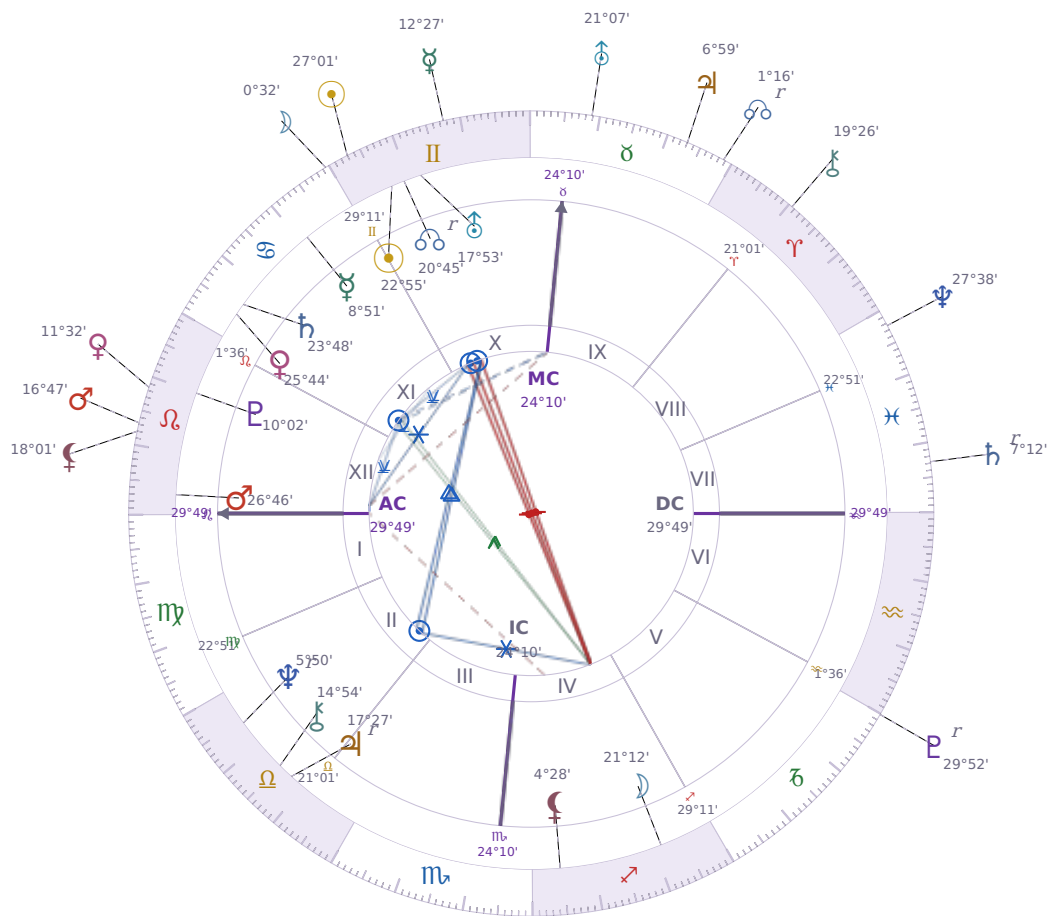

DAILY HOROSCOPE

## Donald John Trump

President of the United States (2017–2021; since 2025)

♊ Gemini June 14, 1946 10:54 New York City

Sunday, 18 June 2023

### TRANSITS FOR TODAY

☉ Sun	in ♊ Gemini	27°01'03"
☾ Moon	in ♋ Cancer	0°32'08"
☿ Mercury	in ♋ Gemini	12°27'14"
♀ Venus	in ♌ Leo	11°32'34"
♂ Mars	in ♌ Leo	16°47'41"
♃ Jupiter	in ♉ Taurus	6°59'01"
♄ Saturn	in ♓ Pisces Rx	7°12'37"