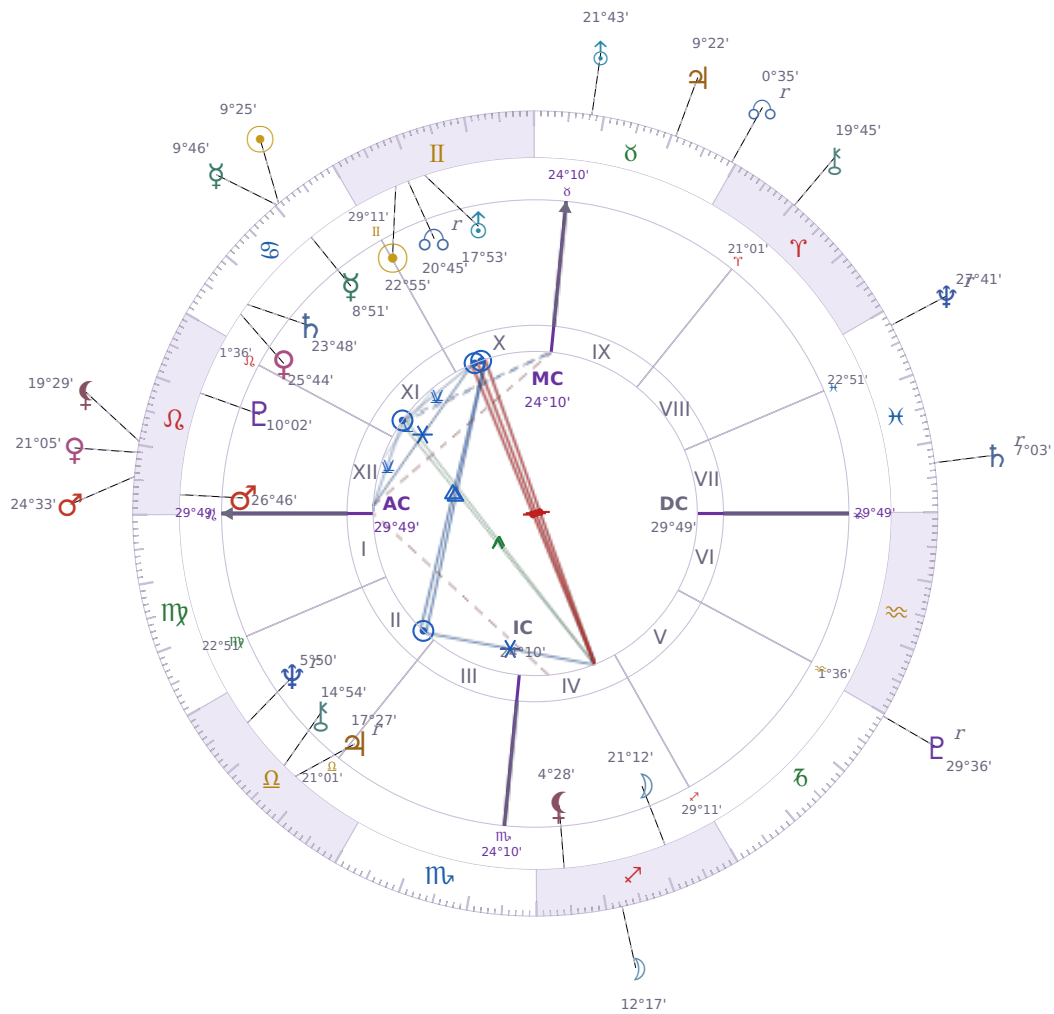

DAILY HOROSCOPE

Donald John Trump

President of the United States (2017–2021; since 2025)

♊ Gemini June 14, 1946 10:54 New York City

Saturday, 1 July 2023

TRANSITS FOR TODAY

☉ Sun	in ♋ Cancer	9°25'12"
☾ Moon	in ♏ Sagittarius	12°17'26"
☿ Mercury	in ♋ Cancer	9°46'22"
♀ Venus	in ♌ Leo	21°05'31"
♂ Mars	in ♌ Leo	24°33'52"
♃ Jupiter	in ♉ Taurus	9°22'09"
♄ Saturn	in ♓ Pisces Rx	7°03'19"

♅ Uranus	in ♉ Taurus	21°43'28"
♆ Neptune	in ♓ Pisces Rx	27°41'13"
♇ Pluto	in ♑ Capricorn Rx	29°36'17"
♁ Chiron	in ♈ Aries	19°45'10"
♊ NNode	in ♉ Taurus Rx	0°35'35"
♁ Lilith	in ♌ Leo	19°29'10"

NATAL PLANETS