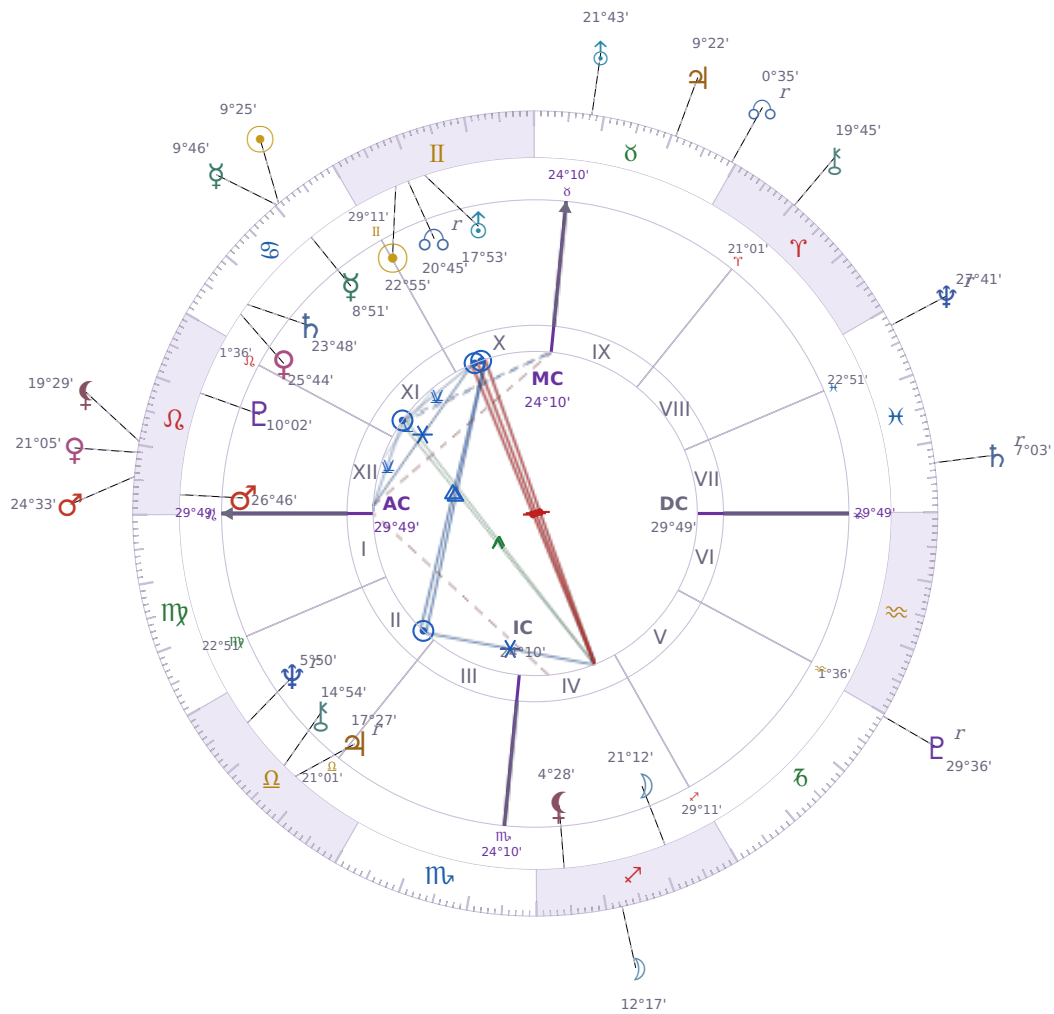

DAILY HOROSCOPE

Donald John Trump

President of the United States (2017–2021; since 2025)

♊ Gemini June 14, 1946 10:54 New York City

Saturday, 1 July 2023

TRANSITS FOR TODAY

☉ Sun	in ♋ Cancer	9°25'12"
☾ Moon	in ♐ Sagittarius	12°17'26"
☿ Mercury	in ♋ Cancer	9°46'22"
♀ Venus	in ♌ Leo	21°05'31"
♂ Mars	in ♌ Leo	24°33'52"
♃ Jupiter	in ♉ Taurus	9°22'09"
♄ Saturn	in ♓ Pisces Rx	7°03'19"

♅ Uranus	in ♉ Taurus	21°43'28"
♆ Neptune	in ♓ Pisces Rx	27°41'13"
♇ Pluto	in ♑ Capricorn Rx	29°36'17"
♁ Chiron	in ♈ Aries	19°45'10"
♊ NNode	in ♉ Taurus Rx	0°35'35"
♁ Lilith	in ♌ Leo	19°29'10"

NATAL PLANETS