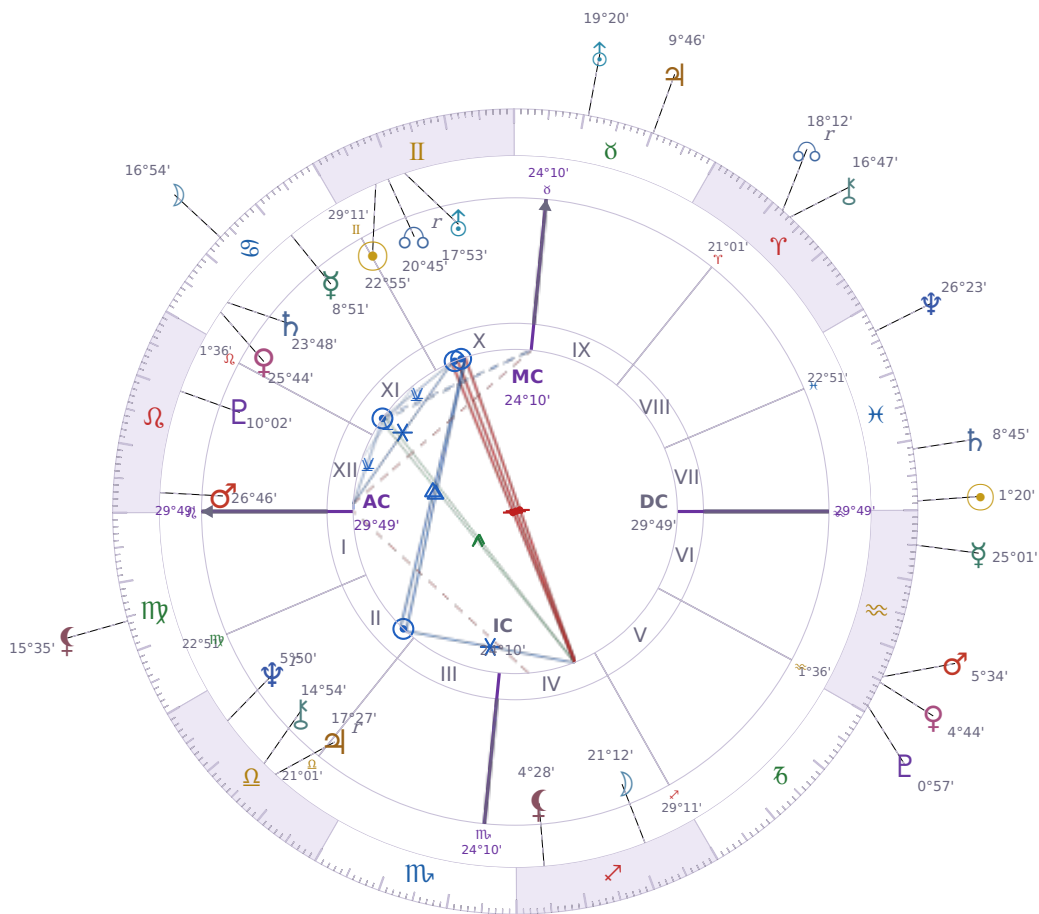

DAILY HOROSCOPE

Donald John Trump

President of the United States (2017–2021; since 2025)

♊ Gemini June 14, 1946 10:54 New York City

Tuesday, 20 February 2024

TRANSITS FOR TODAY

☉ Sun	in ♓ Pisces	1°20'07"
☾ Moon	in ♋ Cancer	16°54'38"
☿ Mercury	in ♋ Aquarius	25°01'35"
♀ Venus	in ♋ Aquarius	4°44'14"
♂ Mars	in ♋ Aquarius	5°34'36"
♃ Jupiter	in ♋ Taurus	9°46'55"
♄ Saturn	in ♋ Pisces	8°45'18"

♅ Uranus	in ♉ Taurus	19°20'40"
♆ Neptune	in ♓ Pisces	26°23'56"
♇ Pluto	in ♒ Aquarius	0°57'12"
♁ Chiron	in ♈ Aries	16°47'01"
♁ NNode	in ♈ Aries Rx	18°12'11"
♁ Lilith	in ♍ Virgo	15°35'25"

NATAL PLANETS

☉ Sun	in ♊ Gemini	22°55'42"	X
☾ Moon	in ♐ Sagittarius	21°12'12"	IV
☿ Mercury	in ♋ Cancer	8°51'34"	XI
♀ Venus	in ♋ Cancer	25°44'17"	XI
♂ Mars	in ♌ Leo	26°46'33"	XII
♃ Jupiter	in ♎ Libra	17°27'07"	II Rx
♄ Saturn	in ♋ Cancer	23°48'56"	XI
♅ Uranus	in ♊ Gemini	17°53'35"	X
♆ Neptune	in ♎ Libra	5°50'31"	II Rx
♇ Pluto	in ♌ Leo	10°02'32"	XII
♁ Chiron	in ♎ Libra	14°54'44"	II
♁ North Node	in ♊ Gemini	20°45'24"	X Rx
♁ Lilith	in ♐ Sagittarius	4°28'48"	IV

★ = natal resonance — this transit echoes your birth chart, amplifying its influence

LUNAR DAY

Moon in ♋ Cancer · Day 12 / 30 · Waxing Gibbous

Sensitivity to tone and atmosphere runs higher than usual over the next 48 hours, making small remarks feel more significant than intended. **The draw toward home, familiar food, and trusted people** dominates most decisions.

Tuesday · ♂ Mars

Colors: Red

Stone: Ruby

Number: 9