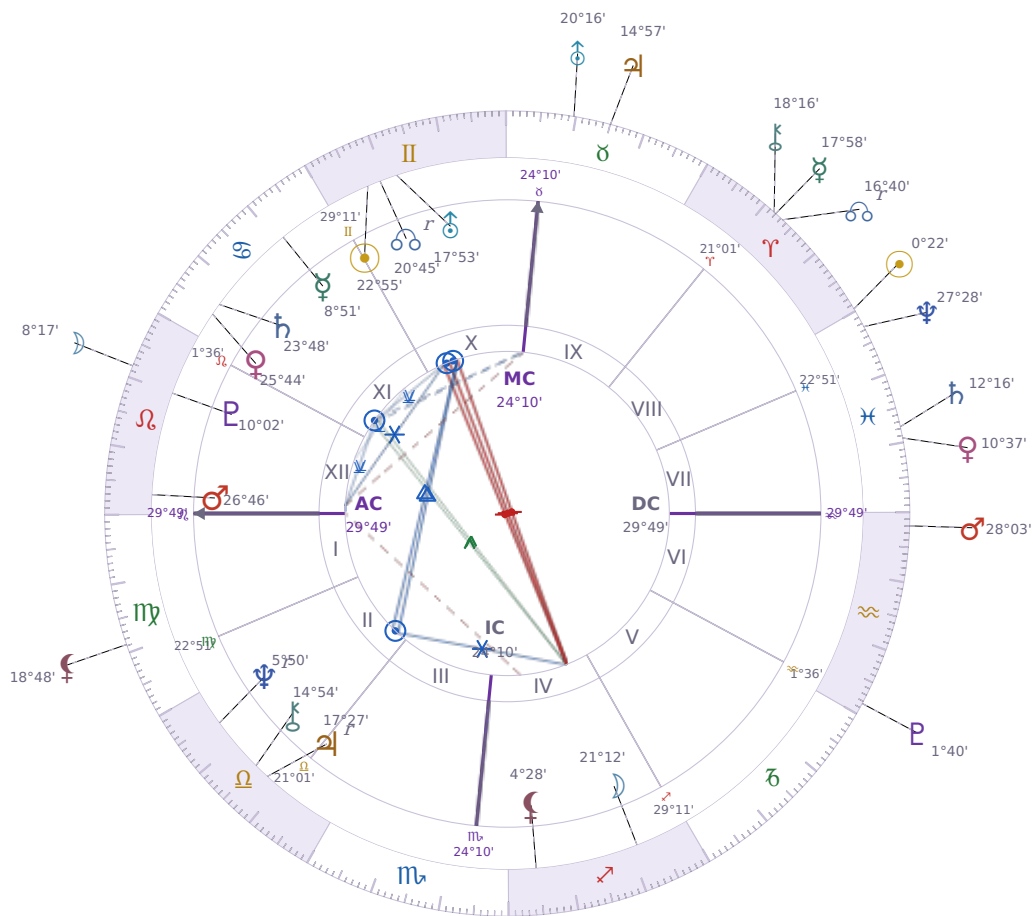

DAILY HOROSCOPE

Donald John Trump

President of the United States (2017–2021; since 2025)

♊ Gemini June 14, 1946 10:54 New York City

Wednesday, 20 March 2024

TRANSITS FOR TODAY

☉ Sun	in ♈ Aries	0°22'05"
☾ Moon	in ♌ Leo	8°17'18"
☿ Mercury	in ♈ Aries	17°58'26"
♀ Venus	in ♋ Pisces	10°37'48"
♂ Mars	in ♎ Aquarius	28°03'43"
♃ Jupiter	in ♉ Taurus	14°57'37"
♄ Saturn	in ♋ Pisces	12°16'10"

♅ Uranus	in ♉ Taurus	20°16'09"
♆ Neptune	in ♋ Pisces	27°28'27"
♇ Pluto	in ♒ Aquarius	1°40'05"
♁ Chiron	in ♈ Aries	18°16'53"
♊ NNode	in ♈ Aries Rx	16°40'02"
♁ Lilith	in ♍ Virgo	18°48'41"

## NATAL PLANETS

☉ Sun	in ♊ Gemini	22°55'42"	X
☾ Moon	in ♐ Sagittarius	21°12'12"	IV
☿ Mercury	in ♋ Cancer	8°51'34"	XI
♀ Venus	in ♋ Cancer	25°44'17"	XI
♂ Mars	in ♌ Leo	26°46'33"	XII
♃ Jupiter	in ♎ Libra	17°27'07"	II Rx
♄ Saturn	in ♋ Cancer	23°48'56"	XI
♅ Uranus	in ♊ Gemini	17°53'35"	X
♆ Neptune	in ♎ Libra	5°50'31"	II Rx
♇ Pluto	in ♌ Leo	10°02'32"	XII
♁ Chiron	in ♎ Libra	14°54'44"	II
♊ North Node	in ♊ Gemini	20°45'24"	X Rx
♁ Lilith	in ♐ Sagittarius	4°28'48"	IV