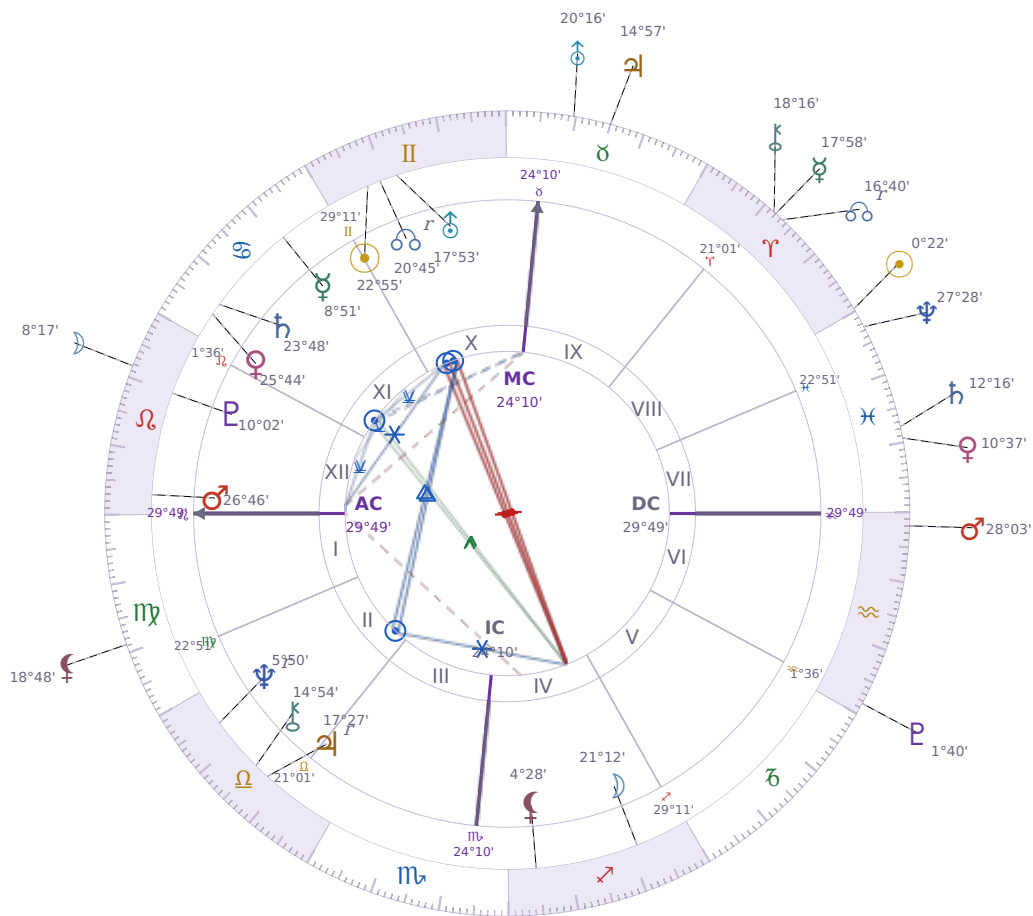

DAILY HOROSCOPE

Donald John Trump

President of the United States (2017–2021; since 2025)

♊ Gemini June 14, 1946 10:54 New York City

Wednesday, 20 March 2024

TRANSITS FOR TODAY

☉ Sun	in ♈ Aries	0°22'05"
☾ Moon	in ♌ Leo	8°17'18"
☿ Mercury	in ♈ Aries	17°58'26"
♀ Venus	in ♓ Pisces	10°37'48"
♂ Mars	in ♒ Aquarius	28°03'43"
♃ Jupiter	in ♉ Taurus	14°57'37"
♄ Saturn	in ♓ Pisces	12°16'10"

♅ Uranus	in ♉ Taurus	20°16'09"
♆ Neptune	in ♋ Pisces	27°28'27"
♇ Pluto	in ♒ Aquarius	1°40'05"
♁ Chiron	in ♈ Aries	18°16'53"
♊ NNode	in ♈ Aries Rx	16°40'02"
♁ Lilith	in ♍ Virgo	18°48'41"

## NATAL PLANETS

☉ Sun	in ♊ Gemini	22°55'42"	X
☾ Moon	in ♐ Sagittarius	21°12'12"	IV
☿ Mercury	in ♋ Cancer	8°51'34"	XI
♀ Venus	in ♋ Cancer	25°44'17"	XI
♂ Mars	in ♌ Leo	26°46'33"	XII
♃ Jupiter	in ♎ Libra	17°27'07"	II Rx
♄ Saturn	in ♋ Cancer	23°48'56"	XI
♅ Uranus	in ♊ Gemini	17°53'35"	X
♆ Neptune	in ♎ Libra	5°50'31"	II Rx
♇ Pluto	in ♌ Leo	10°02'32"	XII
♁ Chiron	in ♎ Libra	14°54'44"	II
♊ North Node	in ♊ Gemini	20°45'24"	X Rx
♁ Lilith	in ♐ Sagittarius	4°28'48"	IV