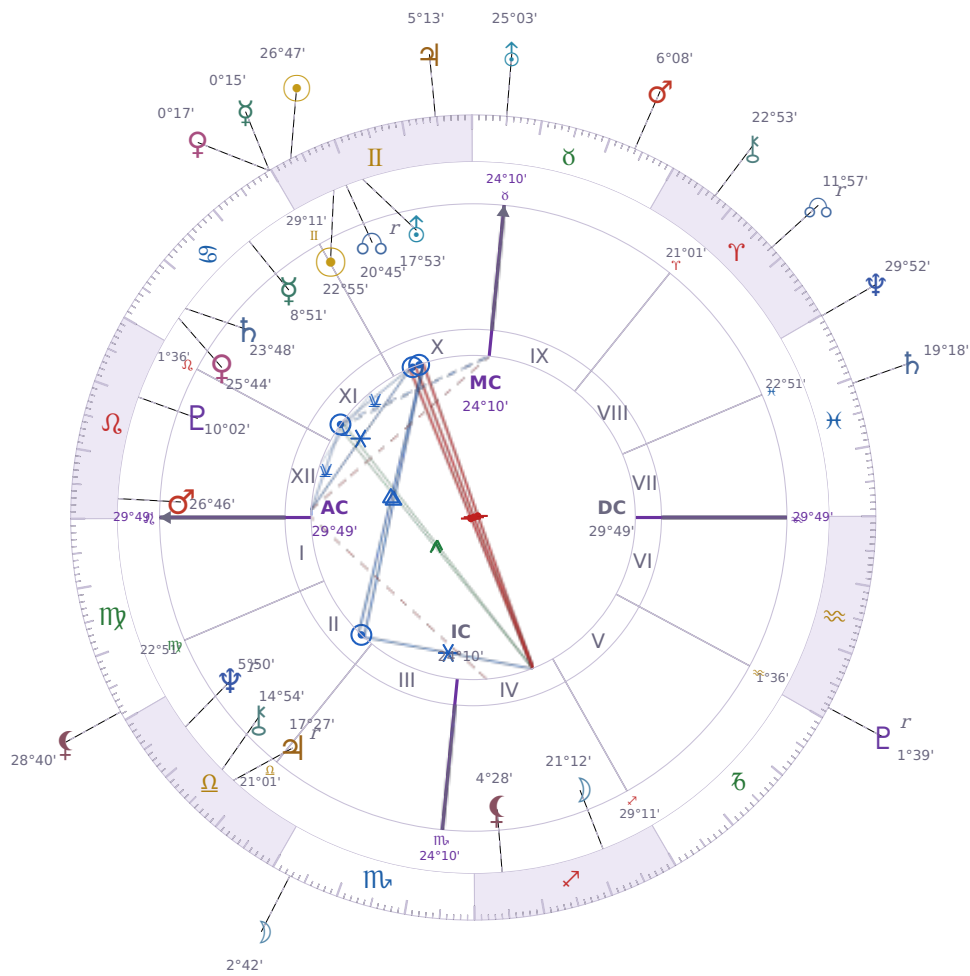

DAILY HOROSCOPE

Donald John Trump

President of the United States (2017–2021; since 2025)

♊ Gemini June 14, 1946 10:54 New York City

Monday, 17 June 2024

TRANSITS FOR TODAY

☉ Sun	in ♊ Gemini	26°47'08"
☾ Moon	in ♏ Scorpio	2°42'54"
☿ Mercury	in ♋ Cancer	0°15'42"
♀ Venus	in ♋ Cancer	0°17'24"
♂ Mars	in ♉ Taurus	6°08'26"
♃ Jupiter	in ♊ Gemini	5°13'17"
♄ Saturn	in ♏ Scorpio	19°18'08"

♅ Uranus	in ♉ Taurus	25°03'53"
♆ Neptune	in ♓ Pisces	29°52'17"
♇ Pluto	in ♒ Aquarius Rx	1°39'05"
♁ Chiron	in ♈ Aries	22°53'06"
♁ NNode	in ♈ Aries Rx	11°57'17"
♁ Lilith	in ♍ Virgo	28°40'57"

NATAL PLANETS

☉ Sun	in ♊ Gemini	22°55'42"	X
☾ Moon	in ♐ Sagittarius	21°12'12"	IV
☿ Mercury	in ♋ Cancer	8°51'34"	XI
♀ Venus	in ♋ Cancer	25°44'17"	XI
♂ Mars	in ♌ Leo	26°46'33"	XII
♃ Jupiter	in ♎ Libra	17°27'07"	II Rx
♄ Saturn	in ♋ Cancer	23°48'56"	XI
♅ Uranus	in ♊ Gemini	17°53'35"	X
♆ Neptune	in ♎ Libra	5°50'31"	II Rx
♇ Pluto	in ♌ Leo	10°02'32"	XII
♁ Chiron	in ♎ Libra	14°54'44"	II
♁ North Node	in ♊ Gemini	20°45'24"	X Rx
♁ Lilith	in ♐ Sagittarius	4°28'48"	IV