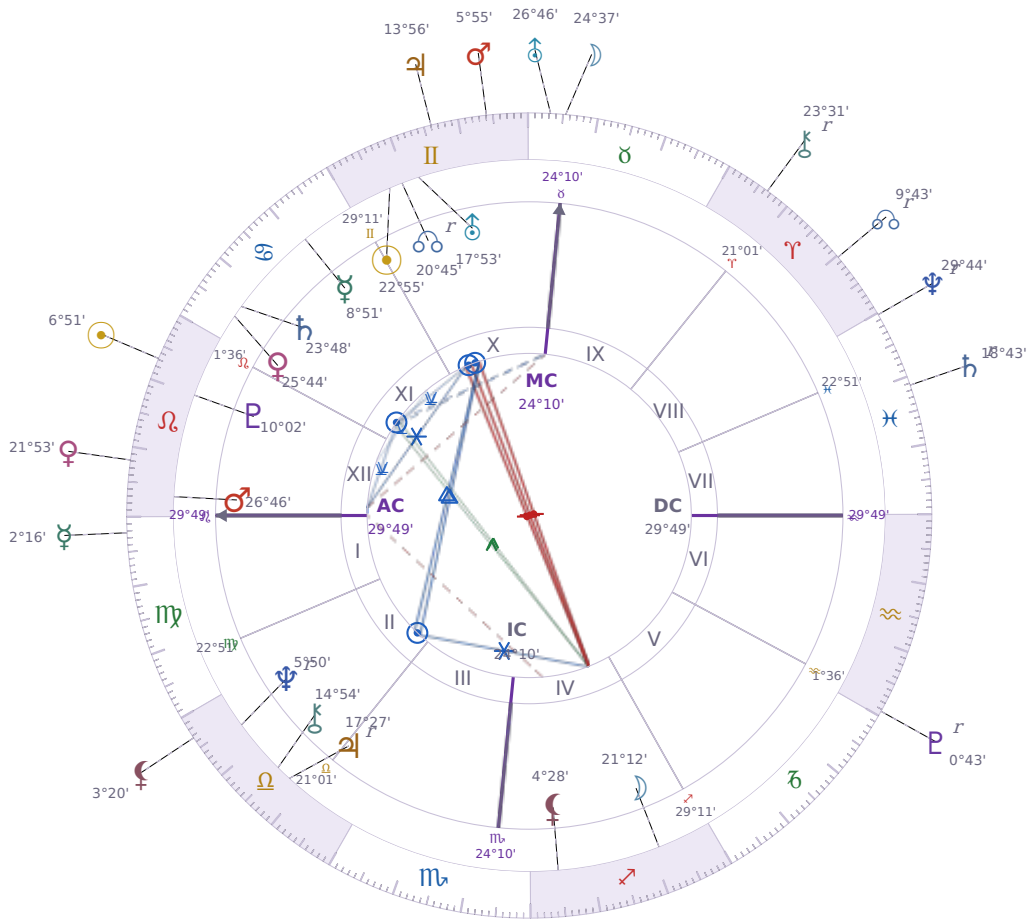

DAILY HOROSCOPE

Donald John Trump

President of the United States (2017–2021; since 2025)

♊ Gemini June 14, 1946 10:54 New York City

Monday, 29 July 2024

TRANSITS FOR TODAY

|           |                |           |
|-----------|----------------|-----------|
| ☉ Sun     | in ♌ Leo       | 6°51'21"  |
| ☾ Moon    | in ♉ Taurus    | 24°37'25" |
| ☿ Mercury | in ♍ Virgo     | 2°16'28"  |
| ♀ Venus   | in ♌ Leo       | 21°53'37" |
| ♂ Mars    | in ♊ Gemini    | 5°55'43"  |
| ♃ Jupiter | in ♊ Gemini    | 13°56'57" |
| ♄ Saturn  | in ♓ Pisces Rx | 18°43'03" |

|           |                  |           |
|-----------|------------------|-----------|
| ♅ Uranus  | in ♉ Taurus      | 26°46'31" |
| ♆ Neptune | in ♓ Pisces Rx   | 29°44'19" |
| ♇ Pluto   | in ♒ Aquarius Rx | 0°43'20"  |
| ♁ Chiron  | in ♈ Aries Rx    | 23°31'51" |
| ♁ NNode   | in ♈ Aries Rx    | 9°43'52"  |
| ♁ Lilith  | in ♎ Libra       | 3°20'09"  |

## NATAL PLANETS

|              |                  |           |       |
|--------------|------------------|-----------|-------|
| ☉ Sun        | in ♊ Gemini      | 22°55'42" | X     |
| ☾ Moon       | in ♐ Sagittarius | 21°12'12" | IV    |
| ☿ Mercury    | in ♋ Cancer      | 8°51'34"  | XI    |
| ♀ Venus      | in ♋ Cancer      | 25°44'17" | XI    |
| ♂ Mars       | in ♌ Leo         | 26°46'33" | XII   |
| ♃ Jupiter    | in ♎ Libra       | 17°27'07" | II Rx |
| ♄ Saturn     | in ♋ Cancer      | 23°48'56" | XI    |
| ♅ Uranus     | in ♊ Gemini      | 17°53'35" | X     |
| ♆ Neptune    | in ♎ Libra       | 5°50'31"  | II Rx |
| ♇ Pluto      | in ♌ Leo         | 10°02'32" | XII   |
| ♁ Chiron     | in ♎ Libra       | 14°54'44" | II    |
| ♁ North Node | in ♊ Gemini      | 20°45'24" | X Rx  |
| ♁ Lilith     | in ♐ Sagittarius | 4°28'48"  | IV    |

## KEY TRANSIT FACTORS