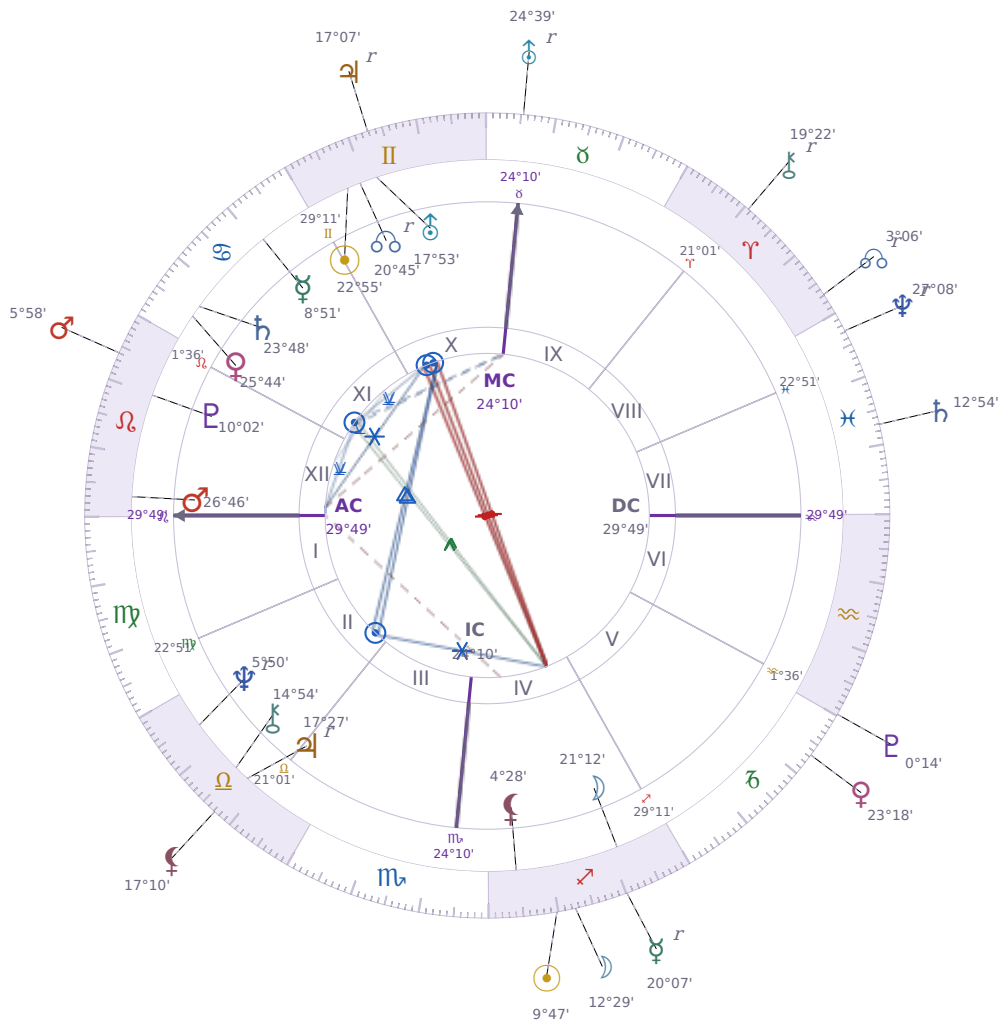

DAILY HOROSCOPE

Donald John Trump

President of the United States (2017–2021; since 2025)

♊ Gemini June 14, 1946 10:54 New York City

Sunday, 1 December 2024

TRANSITS FOR TODAY

☉ Sun	in ♏ Sagittarius	9°47'13"
☾ Moon	in ♏ Sagittarius	12°29'22"
☿ Mercury	in ♏ Sagittarius Rx	20°07'16"
♀ Venus	in ♐ Capricorn	23°18'27"
♂ Mars	in ♌ Leo	5°58'24"
♃ Jupiter	in ♊ Gemini Rx	17°07'18"
♄ Saturn	in ♋ Pisces	12°54'54"

♅ Uranus	in ♉ Taurus Rx	24°39'01"
♆ Neptune	in ♓ Pisces Rx	27°08'34"
♇ Pluto	in ♒ Aquarius	0°14'13"
♁ Chiron	in ♈ Aries Rx	19°22'04"
♁ NNode	in ♈ Aries Rx	3°06'43"
♁ Lilith	in ♎ Libra	17°10'51"

NATAL PLANETS