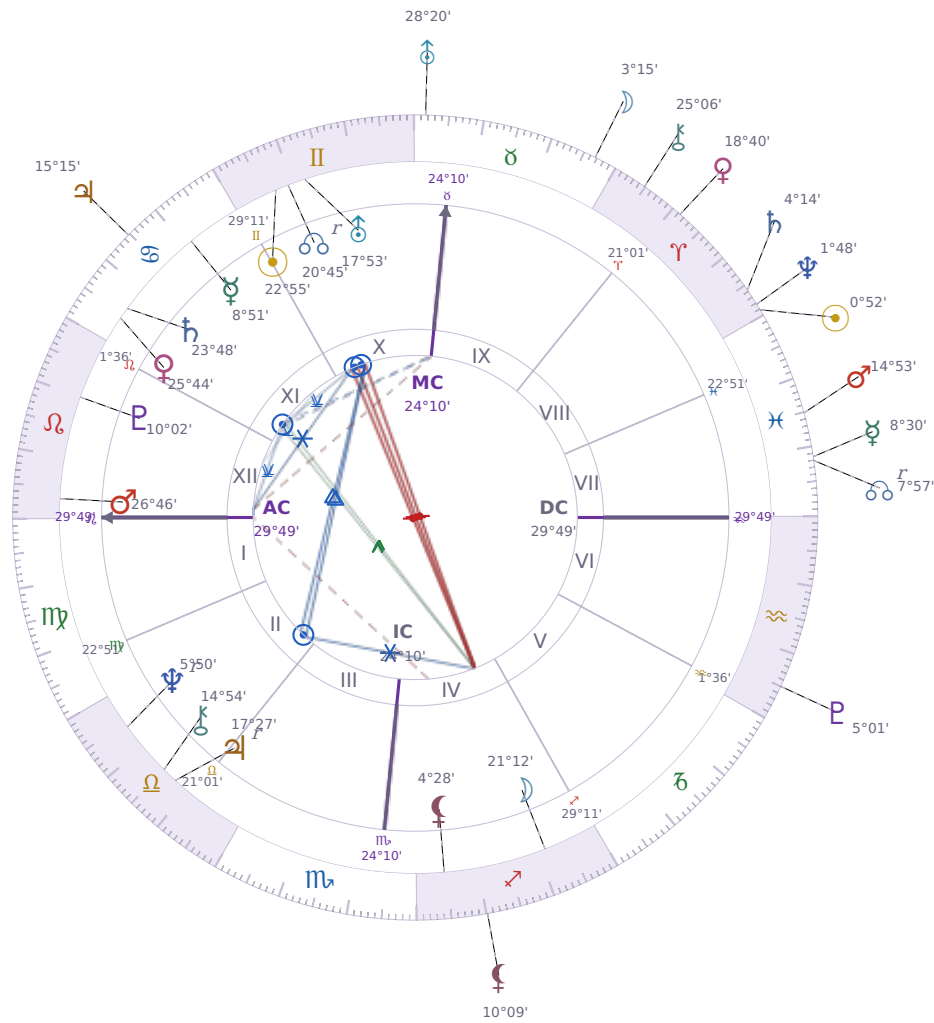

DAILY HOROSCOPE

Donald John Trump

President of the United States (2017–2021; since 2025)

♊ Gemini June 14, 1946 10:54 New York City

Saturday, 21 March 2026

TRANSITS FOR TODAY

☉ Sun	in ♈ Aries	0°52'45"
☾ Moon	in ♉ Taurus	3°15'32"
☿ Mercury	in ♊ Pisces	8°30'50"
♀ Venus	in ♋ Aries	18°40'48"
♂ Mars	in ♌ Pisces	14°53'04"
♃ Jupiter	in ♍ Cancer	15°15'39"
♄ Saturn	in ♎ Aries	4°14'16"

♅ Uranus	in	♉ Taurus	28°20'15"
♆ Neptune	in	♈ Aries	1°48'25"
♇ Pluto	in	♈ Aquarius	5°01'25"
♁ Chiron	in	♈ Aries	25°06'14"
♁ NNode	in	♊ Pisces Rx	7°57'40"
♁ Lilith	in	♐ Sagittarius	10°09'48"

## NATAL PLANETS

☉ Sun	in	♊ Gemini	22°55'42"	X
☾ Moon	in	♐ Sagittarius	21°12'12"	IV
☿ Mercury	in	♋ Cancer	8°51'34"	XI
♀ Venus	in	♋ Cancer	25°44'17"	XI
♂ Mars	in	♌ Leo	26°46'33"	XII
♃ Jupiter	in	♎ Libra	17°27'07"	II Rx
♄ Saturn	in	♋ Cancer	23°48'56"	XI
♅ Uranus	in	♊ Gemini	17°53'35"	X
♆ Neptune	in	♎ Libra	5°50'31"	II Rx
♇ Pluto	in	♌ Leo	10°02'32"	XII
♁ Chiron	in	♎ Libra	14°54'44"	II
♁ North Node	in	♊ Gemini	20°45'24"	X Rx
♁ Lilith	in	♐ Sagittarius	4°28'48"	IV