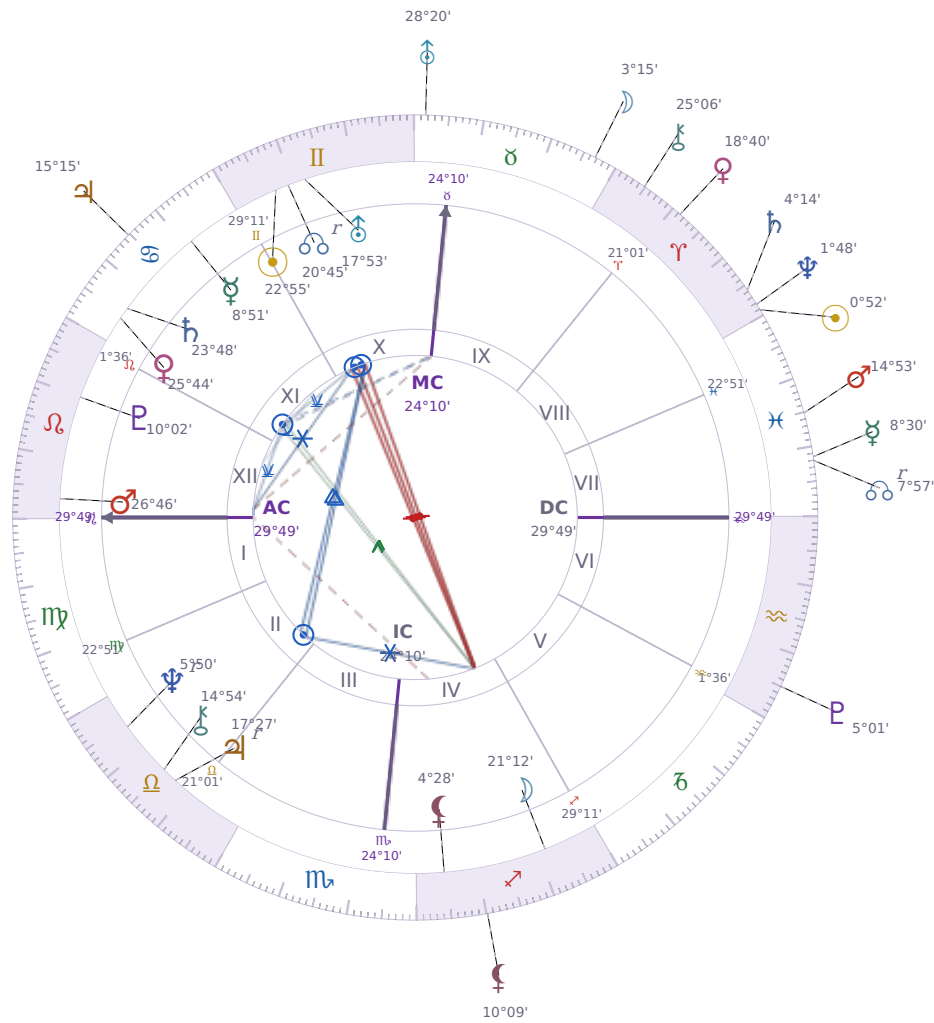

DAILY HOROSCOPE

Donald John Trump

President of the United States (2017–2021; since 2025)

♊ Gemini June 14, 1946 10:54 New York City

Saturday, 21 March 2026

TRANSITS FOR TODAY

☉ Sun	in ♈ Aries	0°52'45"
☾ Moon	in ♉ Taurus	3°15'32"
☿ Mercury	in ♊ Pisces	8°30'50"
♀ Venus	in ♈ Aries	18°40'48"
♂ Mars	in ♊ Pisces	14°53'04"
♃ Jupiter	in ♋ Cancer	15°15'39"
♄ Saturn	in ♈ Aries	4°14'16"

♅ Uranus	in ♉ Taurus	28°20'15"
♆ Neptune	in ♈ Aries	1°48'25"
♇ Pluto	in ♒ Aquarius	5°01'25"
♁ Chiron	in ♈ Aries	25°06'14"
♁ NNode	in ♋ Pisces Rx	7°57'40"
♁ Lilith	in ♐ Sagittarius	10°09'48"

## NATAL PLANETS

☉ Sun	in ♊ Gemini	22°55'42"	X
☾ Moon	in ♐ Sagittarius	21°12'12"	IV
☿ Mercury	in ♋ Cancer	8°51'34"	XI
♀ Venus	in ♋ Cancer	25°44'17"	XI
♂ Mars	in ♌ Leo	26°46'33"	XII
♃ Jupiter	in ♎ Libra	17°27'07"	II Rx
♄ Saturn	in ♋ Cancer	23°48'56"	XI
♅ Uranus	in ♊ Gemini	17°53'35"	X
♆ Neptune	in ♎ Libra	5°50'31"	II Rx
♇ Pluto	in ♌ Leo	10°02'32"	XII
♁ Chiron	in ♎ Libra	14°54'44"	II
♁ North Node	in ♊ Gemini	20°45'24"	X Rx
♁ Lilith	in ♐ Sagittarius	4°28'48"	IV