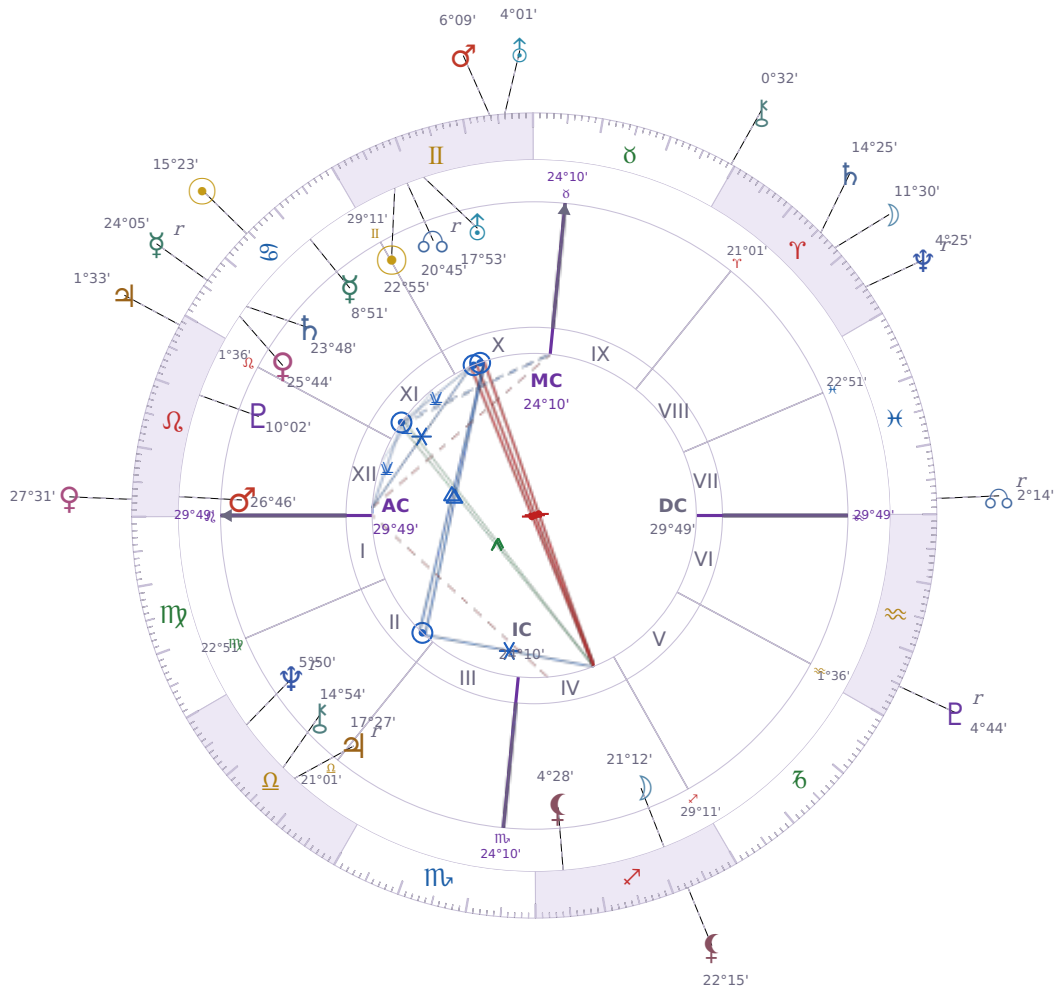

DAILY HOROSCOPE

## Donald John Trump

President of the United States (2017–2021; since 2025)

♊ Gemini June 14, 1946 10:54 New York City

Tuesday, 7 July 2026

### TRANSITS FOR TODAY

☉ Sun	in ♋ Cancer	15°23'57"
☾ Moon	in ♈ Aries	11°30'17"
☿ Mercury	in ♋ Cancer <b>Rx</b>	24°05'07"
♀ Venus	in ♌ Leo	27°31'01"
♂ Mars	in ♊ Gemini	6°09'31"
♃ Jupiter	in ♌ Leo	1°33'51"
♄ Saturn	in ♈ Aries	14°25'58"