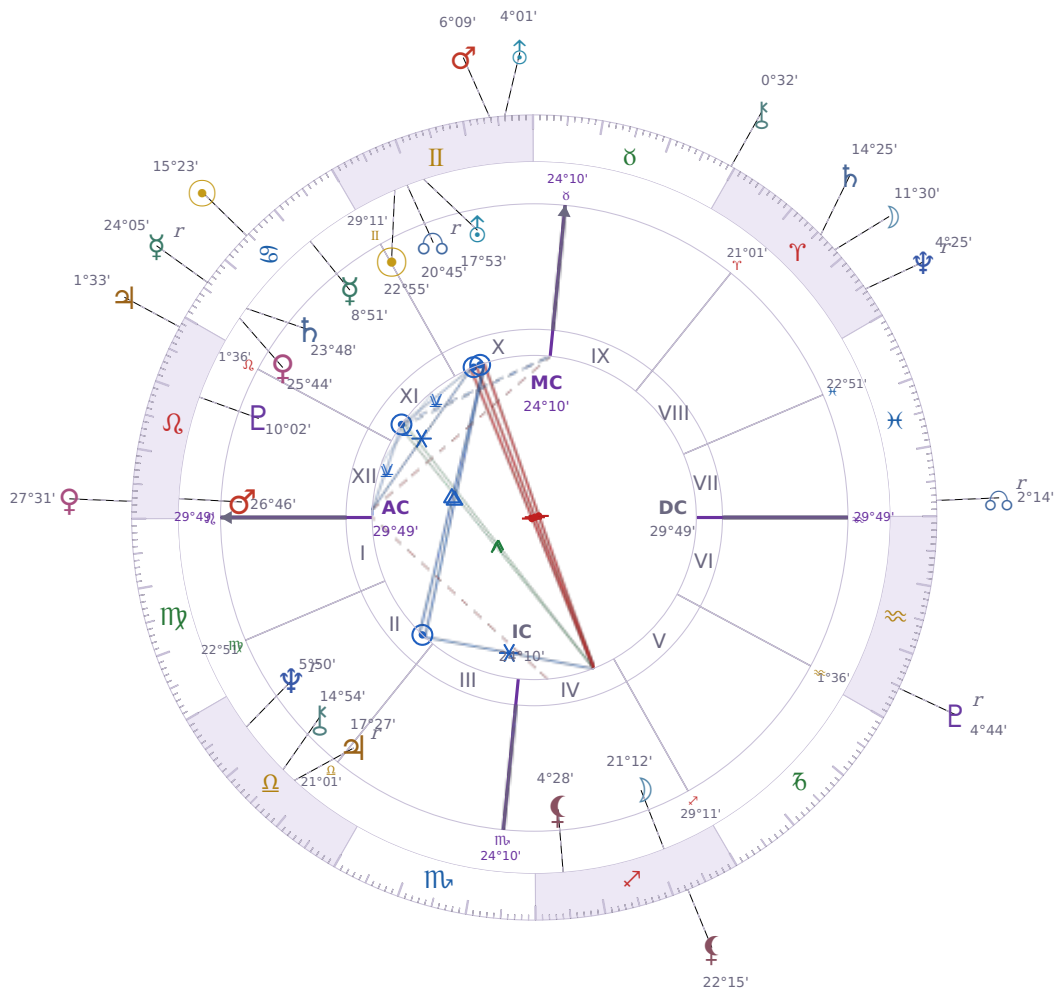

DAILY HOROSCOPE

Donald John Trump

President of the United States (2017–2021; since 2025)

♊ Gemini June 14, 1946 10:54 New York City

Tuesday, 7 July 2026

TRANSITS FOR TODAY

☉ Sun	in ♋ Cancer	15°23'57"
☾ Moon	in ♋ Aries	11°30'17"
☿ Mercury	in ♋ Cancer Rx	24°05'07"
♀ Venus	in ♌ Leo	27°31'01"
♂ Mars	in ♊ Gemini	6°09'31"
♃ Jupiter	in ♌ Leo	1°33'51"
♄ Saturn	in ♋ Aries	14°25'58"

♅ Uranus	in ♊ Gemini	4°01'24"
♆ Neptune	in ♈ Aries Rx	4°25'05"
♇ Pluto	in ♒ Aquarius Rx	4°44'17"
♄ Chiron	in ♉ Taurus	0°32'14"
♁ NNode	in ♓ Pisces Rx	2°14'34"
♁ Lilith	in ♐ Sagittarius	22°15'39"

NATAL PLANETS

☉ Sun	in ♊ Gemini	22°55'42"	X
☾ Moon	in ♐ Sagittarius	21°12'12"	IV
☿ Mercury	in ♋ Cancer	8°51'34"	XI
♀ Venus	in ♋ Cancer	25°44'17"	XI
♂ Mars	in ♌ Leo	26°46'33"	XII
♃ Jupiter	in ♎ Libra	17°27'07"	II Rx
♄ Saturn	in ♋ Cancer	23°48'56"	XI
♅ Uranus	in ♊ Gemini	17°53'35"	X
♆ Neptune	in ♎ Libra	5°50'31"	II Rx
♇ Pluto	in ♌ Leo	10°02'32"	XII
♄ Chiron	in ♎ Libra	14°54'44"	II
♁ North Node	in ♊ Gemini	20°45'24"	X Rx
♁ Lilith	in ♐ Sagittarius	4°28'48"	IV

KEY DATE

♆ Neptune stations Retrograde

Neptune stationing retrograde marks the point where **clarity takes a step back** in the areas it governs — dreams, beliefs, creativity, and what you're willing to believe about yourself or others. During this period, people often notice **confusion returning to situations** they thought were settled, delays in creative projects, or the need to rethink agreements that felt unclear to begin with. *Neptune* retrograde typically brings **reality checks** that strip away wishful thinking, so you may spot where you've been fooling yourself or where someone else's promises don't actually add up.