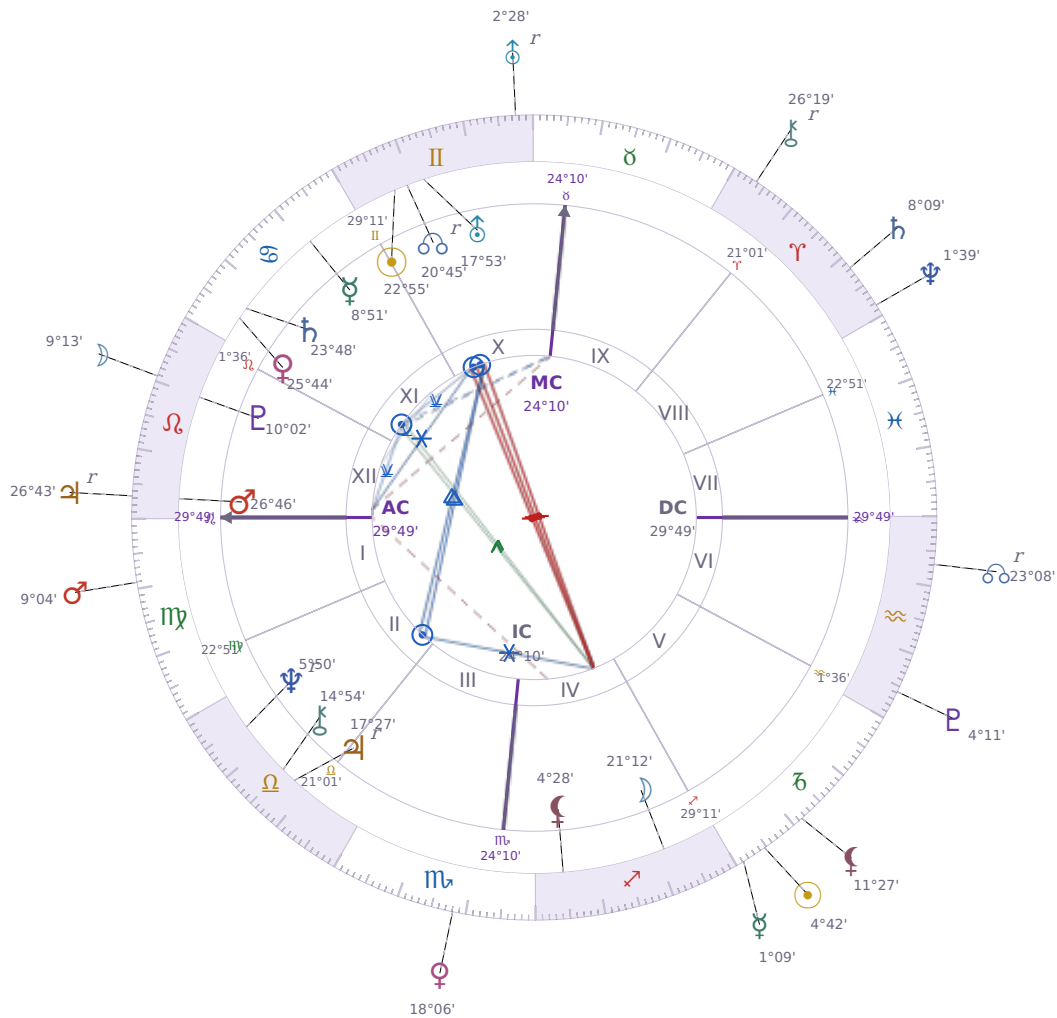

DAILY HOROSCOPE

Donald John Trump

President of the United States (2017–2021; since 2025)

♊ Gemini June 14, 1946 10:54 New York City

Saturday, 26 December 2026

TRANSITS FOR TODAY

☉ Sun	in ♏ Capricorn	4°42'59"
☾ Moon	in ♌ Leo	9°13'26"
☿ Mercury	in ♏ Capricorn	1°09'27"
♀ Venus	in ♏ Scorpio	18°06'44"
♂ Mars	in ♍ Virgo	9°04'47"
♃ Jupiter	in ♌ Leo Rx	26°43'46"
♄ Saturn	in ♈ Aries	8°09'03"

♅ Uranus	in ♊ Gemini Rx	2°28'43"
♆ Neptune	in ♈ Aries	1°39'59"
♇ Pluto	in ♒ Aquarius	4°11'32"
♁ Chiron	in ♈ Aries Rx	26°19'20"
♁ NNode	in ♒ Aquarius Rx	23°08'07"
♁ Lilith	in ♐ Capricorn	11°27'49"