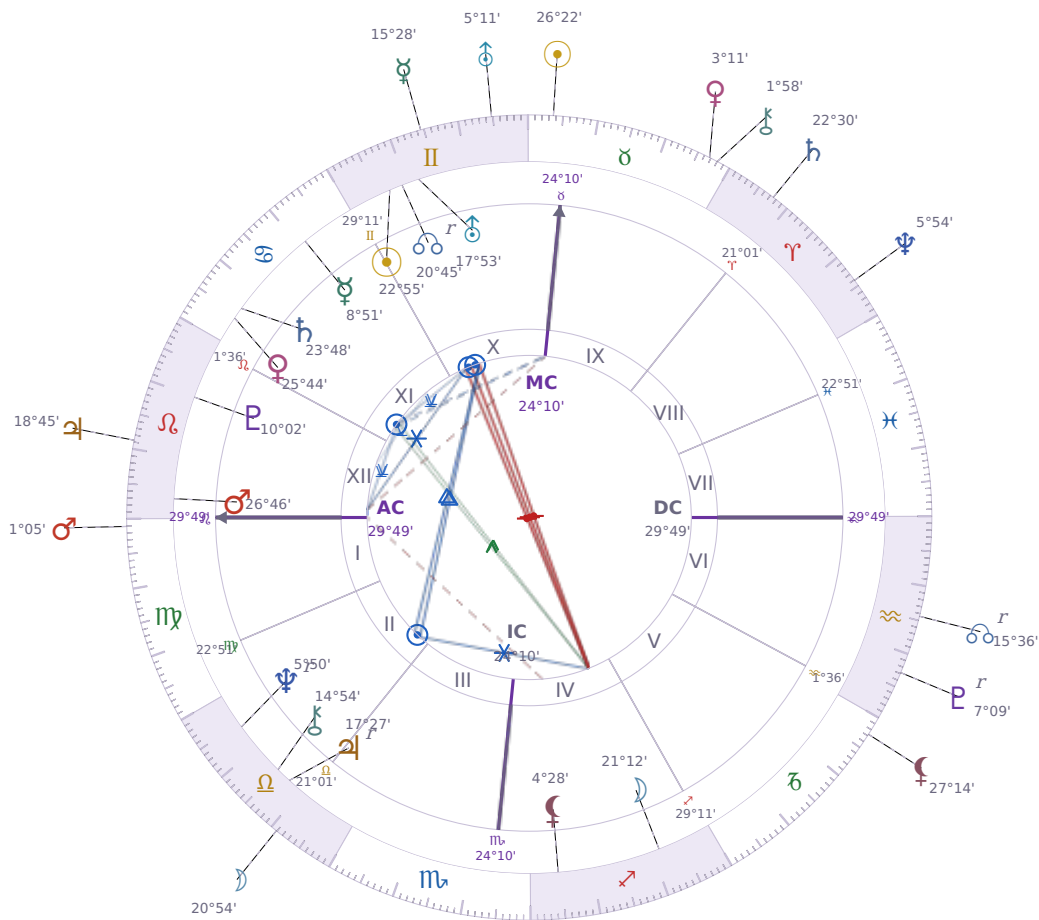

DAILY HOROSCOPE

## Donald John Trump

President of the United States (2017–2021; since 2025)

♊ Gemini June 14, 1946 10:54 New York City

Monday, 17 May 2027

### TRANSITS FOR TODAY

|           |             |           |
|-----------|-------------|-----------|
| ☉ Sun     | in ♉ Taurus | 26°22'40" |
| ☾ Moon    | in ♎ Libra  | 20°54'06" |
| ☿ Mercury | in ♊ Gemini | 15°28'14" |
| ♀ Venus   | in ♉ Taurus | 3°11'22"  |
| ♂ Mars    | in ♍ Virgo  | 1°05'23"  |
| ♃ Jupiter | in ♌ Leo    | 18°45'05" |
| ♄ Saturn  | in ♈ Aries  | 22°30'04" |

★ = natal resonance — this transit echoes your birth chart, amplifying its influence

LUNAR DAY

Moon in ♎ Libra · Day 12 / 30 · Waxing Gibbous

**The social atmosphere becomes more diplomatic** during this transit, with more care taken to avoid unnecessary friction. Decisions slow down as multiple perspectives get weighed, and outright conflict feels harder to initiate than usual.