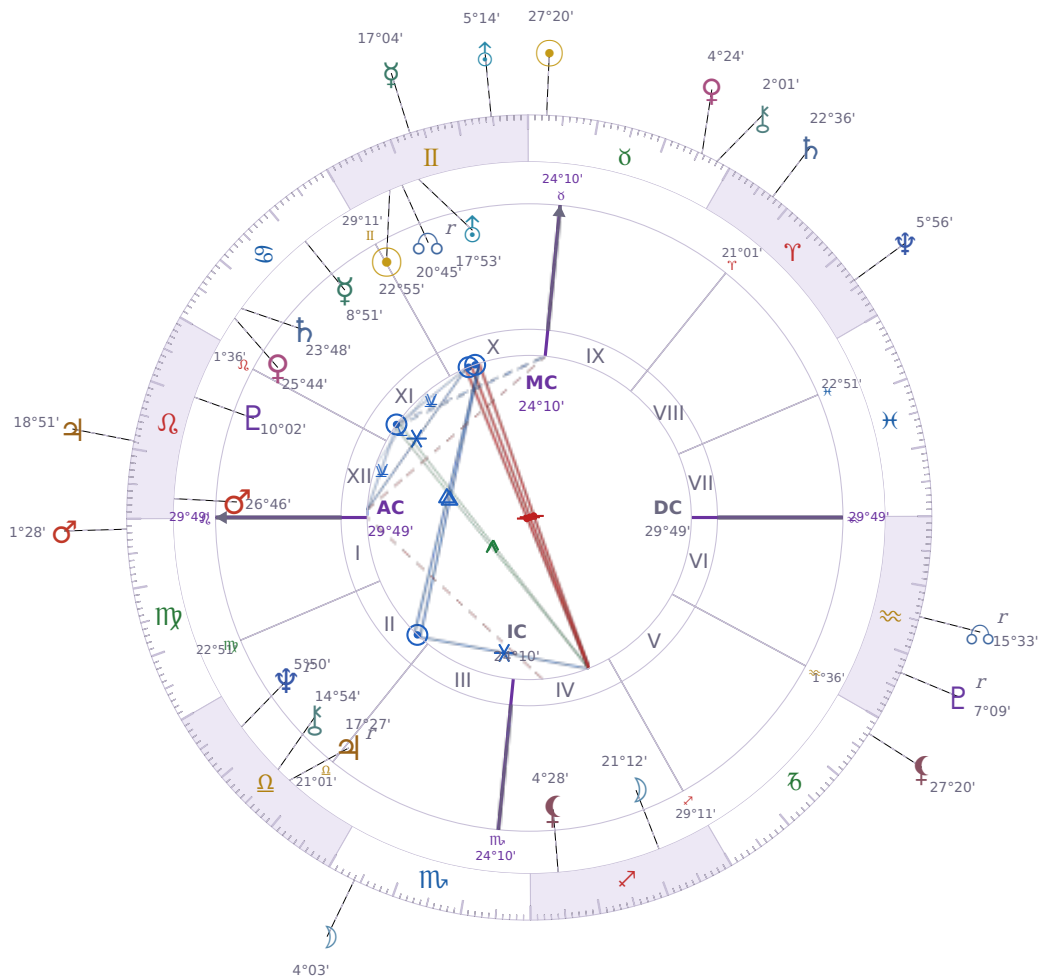

DAILY HOROSCOPE

Donald John Trump

President of the United States (2017–2021; since 2025)

♊ Gemini June 14, 1946 10:54 New York City

Tuesday, 18 May 2027

TRANSITS FOR TODAY

|           |              |           |
|-----------|--------------|-----------|
| ☉ Sun     | in ♉ Taurus  | 27°20'28" |
| ☾ Moon    | in ♏ Scorpio | 4°03'43"  |
| ☿ Mercury | in ♊ Gemini  | 17°04'02" |
| ♀ Venus   | in ♉ Taurus  | 4°24'19"  |
| ♂ Mars    | in ♍ Virgo   | 1°28'39"  |
| ♃ Jupiter | in ♌ Leo     | 18°51'02" |
| ♄ Saturn  | in ♈ Aries   | 22°36'46" |

|           |                  |           |
|-----------|------------------|-----------|
| ♅ Uranus  | in ♊ Gemini      | 5°14'58"  |
| ♆ Neptune | in ♈ Aries       | 5°56'07"  |
| ♇ Pluto   | in ♒ Aquarius Rx | 7°09'17"  |
| ♁ Chiron  | in ♉ Taurus      | 2°01'26"  |
| ♁ NNode   | in ♒ Aquarius Rx | 15°33'46" |
| ♁ Lilith  | in ♐ Capricorn   | 27°20'53" |

## NATAL PLANETS

|              |                  |           |       |
|--------------|------------------|-----------|-------|
| ☉ Sun        | in ♊ Gemini      | 22°55'42" | X     |
| ☾ Moon       | in ♐ Sagittarius | 21°12'12" | IV    |
| ☿ Mercury    | in ♋ Cancer      | 8°51'34"  | XI    |
| ♀ Venus      | in ♋ Cancer      | 25°44'17" | XI    |
| ♂ Mars       | in ♌ Leo         | 26°46'33" | XII   |
| ♃ Jupiter    | in ♎ Libra       | 17°27'07" | II Rx |
| ♄ Saturn     | in ♋ Cancer      | 23°48'56" | XI    |
| ♅ Uranus     | in ♊ Gemini      | 17°53'35" | X     |
| ♆ Neptune    | in ♎ Libra       | 5°50'31"  | II Rx |
| ♇ Pluto      | in ♌ Leo         | 10°02'32" | XII   |
| ♁ Chiron     | in ♎ Libra       | 14°54'44" | II    |
| ♁ North Node | in ♊ Gemini      | 20°45'24" | X Rx  |
| ♁ Lilith     | in ♐ Sagittarius | 4°28'48"  | IV    |

## KEY TRANSIT FACTORS