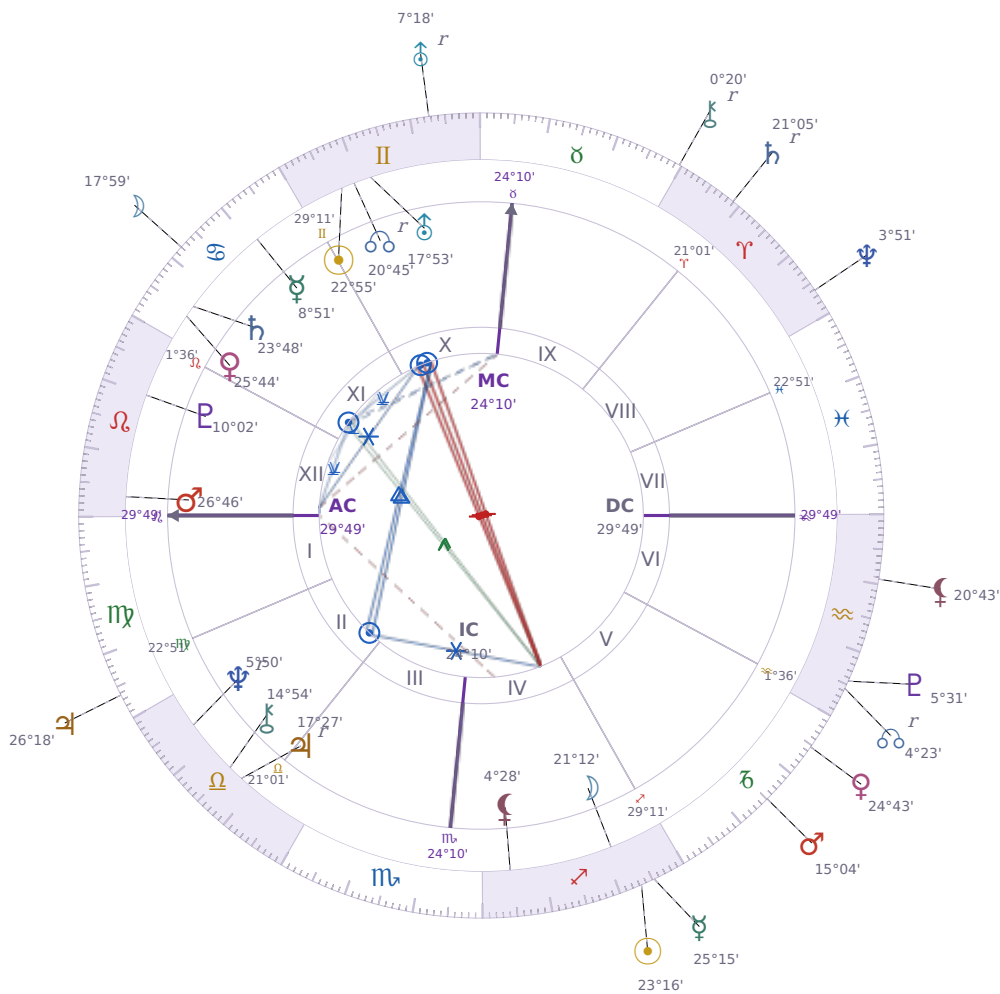

DAILY HOROSCOPE

Donald John Trump

President of the United States (2017–2021; since 2025)

♊ Gemini June 14, 1946 10:54 New York City

Wednesday, 15 December 2027

TRANSITS FOR TODAY

☉ Sun	in ♐ Sagittarius	23°16'14"
☾ Moon	in ♋ Cancer	17°59'38"
☿ Mercury	in ♐ Sagittarius	25°15'43"
♀ Venus	in ♑ Capricorn	24°43'48"
♂ Mars	in ♑ Capricorn	15°04'52"
♃ Jupiter	in ♍ Virgo	26°18'19"
♄ Saturn	in ♈ Aries Rx	21°05'21"

♅ Uranus	in	♊ Gemini Rx	7°18'15"
♆ Neptune	in	♈ Aries	3°51'09"
♇ Pluto	in	♒ Aquarius	5°31'08"
♁ Chiron	in	♉ Taurus Rx	0°20'08"
♁ NNode	in	♒ Aquarius Rx	4°23'26"
♁ Lilith	in	♒ Aquarius	20°43'26"

NATAL PLANETS