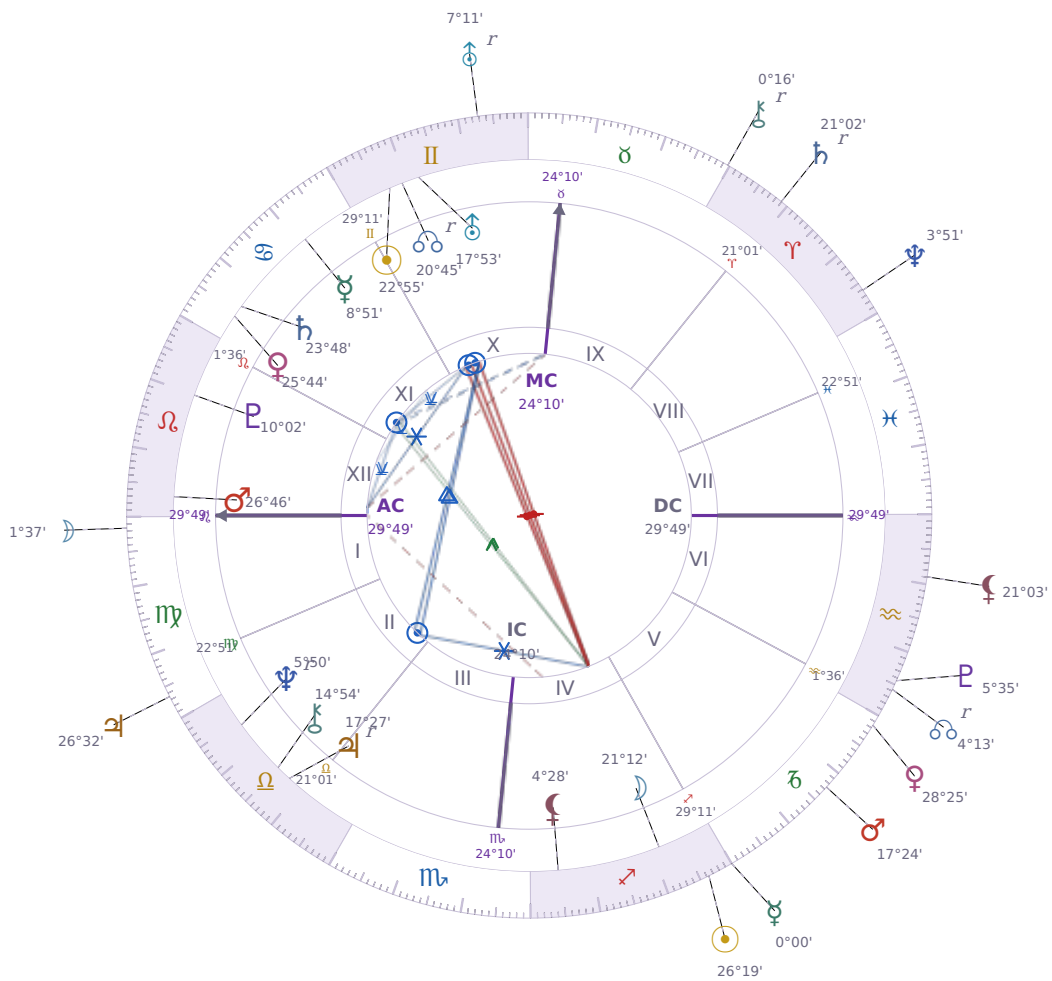

DAILY HOROSCOPE

Donald John Trump

President of the United States (2017–2021; since 2025)

♊ Gemini June 14, 1946 10:54 New York City

Saturday, 18 December 2027

TRANSITS FOR TODAY

☉ Sun	in ♏ Sagittarius	26°19'20"
☾ Moon	in ♍ Virgo	1°37'35"
☿ Mercury	in ♐ Capricorn	0°00'08"
♀ Venus	in ♐ Capricorn	28°25'36"
♂ Mars	in ♐ Capricorn	17°24'03"
♃ Jupiter	in ♍ Virgo	26°32'46"
♄ Saturn	in ♈ Aries Rx	21°03'00"

♅ Uranus	in	♊ Gemini Rx	7°11'08"
♆ Neptune	in	♈ Aries	3°51'19"
♇ Pluto	in	♒ Aquarius	5°35'41"
♁ Chiron	in	♉ Taurus Rx	0°16'04"
♁ NNode	in	♒ Aquarius Rx	4°13'54"
♁ Lilith	in	♒ Aquarius	21°03'23"

NATAL PLANETS

KEY DATE

☿ Mercury enters ♑ Capricorn

Mercury entering *Capricorn* shifts how you talk and think toward **practical results** — you'll notice yourself cutting out small talk and focusing on what actually matters at work or in conversations. People around you tend to **respect the directness** more during this time, even if your words feel plainer than usual, because *Capricorn* makes communication **efficient and honest**. At work especially, **planning and problem-solving** feel sharper; *Mercury* here rewards you for thinking several steps ahead instead of reacting on the spot.