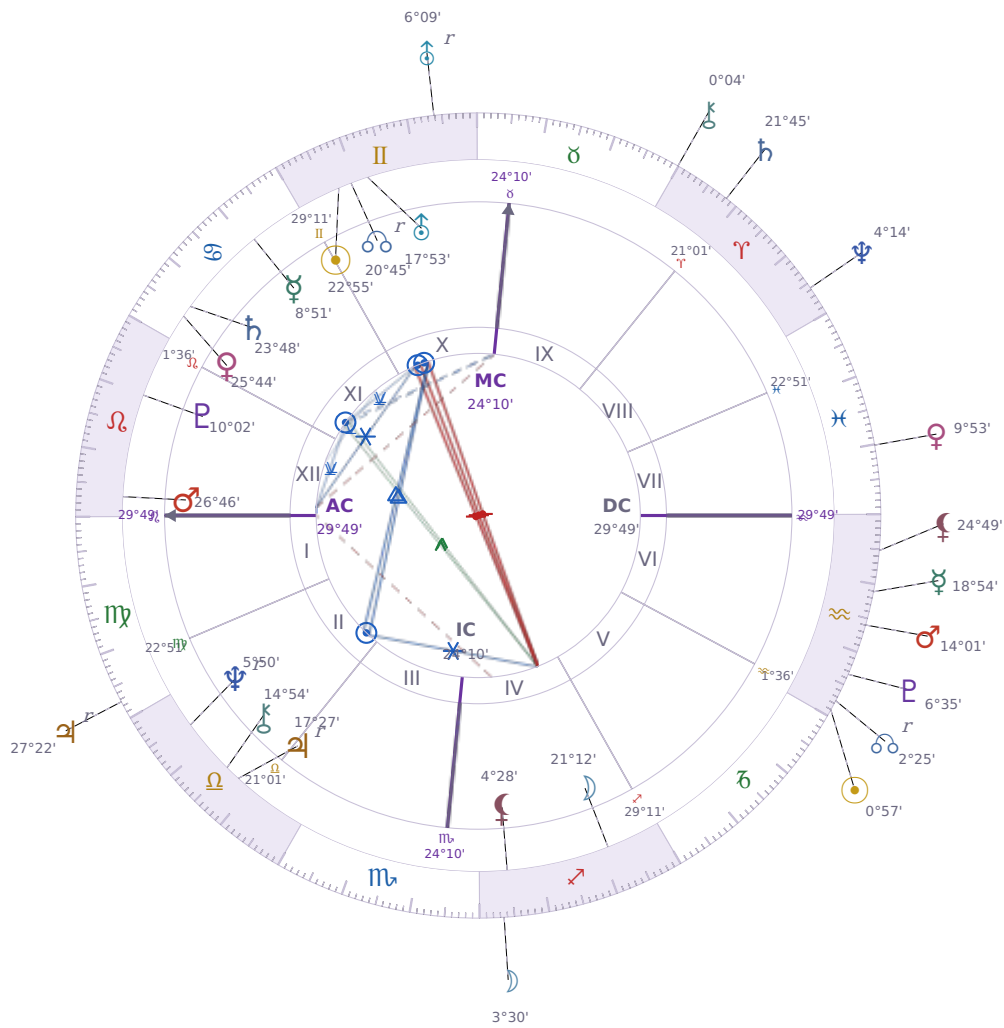

DAILY HOROSCOPE

Donald John Trump

President of the United States (2017–2021; since 2025)

♊ Gemini June 14, 1946 10:54 New York City

Friday, 21 January 2028

TRANSITS FOR TODAY

☉ Sun	in ♒ Aquarius	0°57'36"
☾ Moon	in ♏ Sagittarius	3°30'24"
☿ Mercury	in ♒ Aquarius	18°54'11"
♀ Venus	in ♓ Pisces	9°53'33"
♂ Mars	in ♒ Aquarius	14°01'54"
♃ Jupiter	in ♍ Virgo Rx	27°22'41"
♄ Saturn	in ♈ Aries	21°45'26"

♅ Uranus	in ♊ Gemini Rx	6°09'00"
♆ Neptune	in ♈ Aries	4°14'41"
♇ Pluto	in ♒ Aquarius	6°35'23"
♁ Chiron	in ♉ Taurus	0°04'45"
♁ NNode	in ♒ Aquarius Rx	2°25'54"
♁ Lilith	in ♒ Aquarius	24°49'37"

NATAL PLANETS