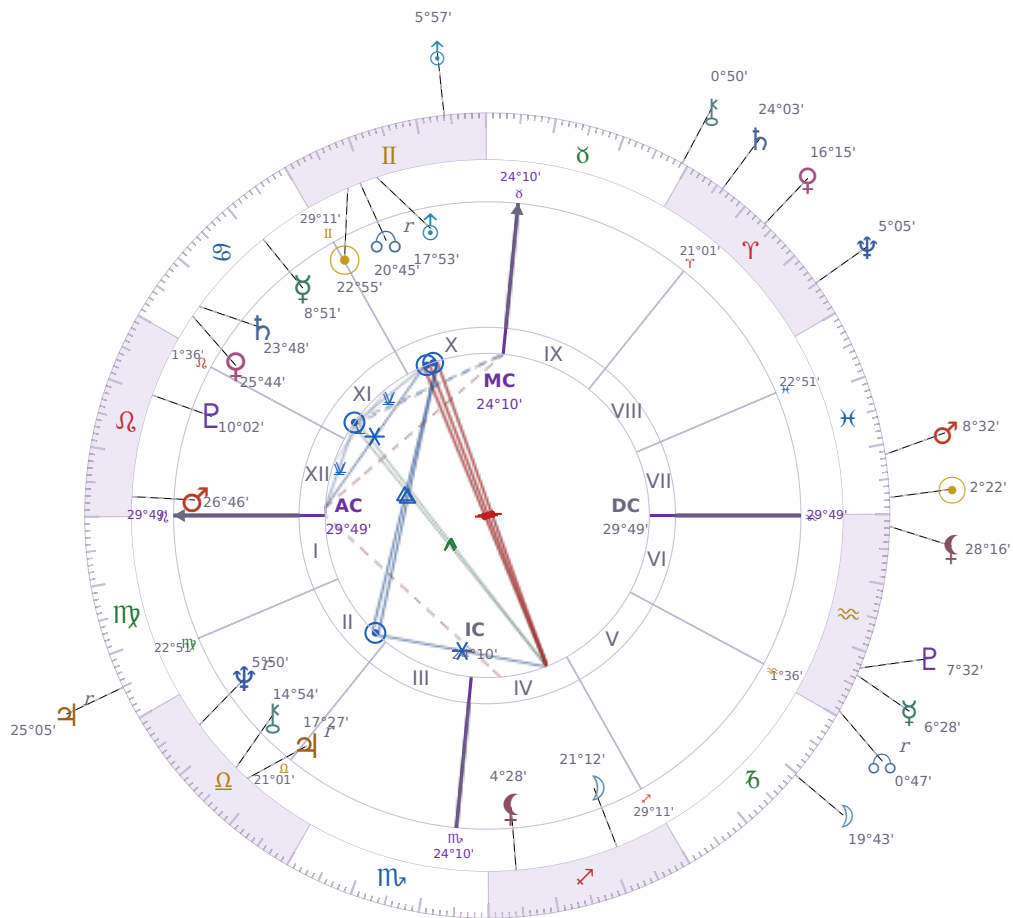

DAILY HOROSCOPE

Donald John Trump

President of the United States (2017–2021; since 2025)

♊ Gemini June 14, 1946 10:54 New York City

Monday, 21 February 2028

TRANSITS FOR TODAY

| | | |
|-----------|----------------|-----------|
| ☉ Sun | in ♓ Pisces | 2°22'37" |
| ☾ Moon | in ♑ Capricorn | 19°43'52" |
| ☿ Mercury | in ♒ Aquarius | 6°28'45" |
| ♀ Venus | in ♈ Aries | 16°15'39" |
| ♂ Mars | in ♓ Pisces | 8°32'48" |
| ♃ Jupiter | in ♍ Virgo Rx | 25°05'03" |
| ♄ Saturn | in ♈ Aries | 24°03'20" |

| | | |
|-----------|------------------|-----------|
| ♅ Uranus | in ♊ Gemini | 5°57'49" |
| ♆ Neptune | in ♈ Aries | 5°05'34" |
| ♇ Pluto | in ♒ Aquarius | 7°32'54" |
| ♁ Chiron | in ♉ Taurus | 0°50'58" |
| ♁ NNode | in ♒ Aquarius Rx | 0°47'25" |
| ♁ Lilith | in ♒ Aquarius | 28°16'03" |

NATAL PLANETS

| | | | |
|--------------|------------------|-----------|-------|
| ☉ Sun | in ♊ Gemini | 22°55'42" | X |
| ☾ Moon | in ♐ Sagittarius | 21°12'12" | IV |
| ☿ Mercury | in ♋ Cancer | 8°51'34" | XI |
| ♀ Venus | in ♋ Cancer | 25°44'17" | XI |
| ♂ Mars | in ♌ Leo | 26°46'33" | XII |
| ♃ Jupiter | in ♎ Libra | 17°27'07" | II Rx |
| ♄ Saturn | in ♋ Cancer | 23°48'56" | XI |
| ♅ Uranus | in ♊ Gemini | 17°53'35" | X |
| ♆ Neptune | in ♎ Libra | 5°50'31" | II Rx |
| ♇ Pluto | in ♌ Leo | 10°02'32" | XII |
| ♁ Chiron | in ♎ Libra | 14°54'44" | II |
| ♁ North Node | in ♊ Gemini | 20°45'24" | X Rx |
| ♁ Lilith | in ♐ Sagittarius | 4°28'48" | IV |

LUNAR DAY

Moon in ♑ Capricorn · Day 27 / 30 · Waning Crescent

Focus narrows toward responsibilities and unfinished obligations during this transit, with less tolerance for distraction or small talk. The emotional tone becomes more reserved and measured for the next 48 hours.