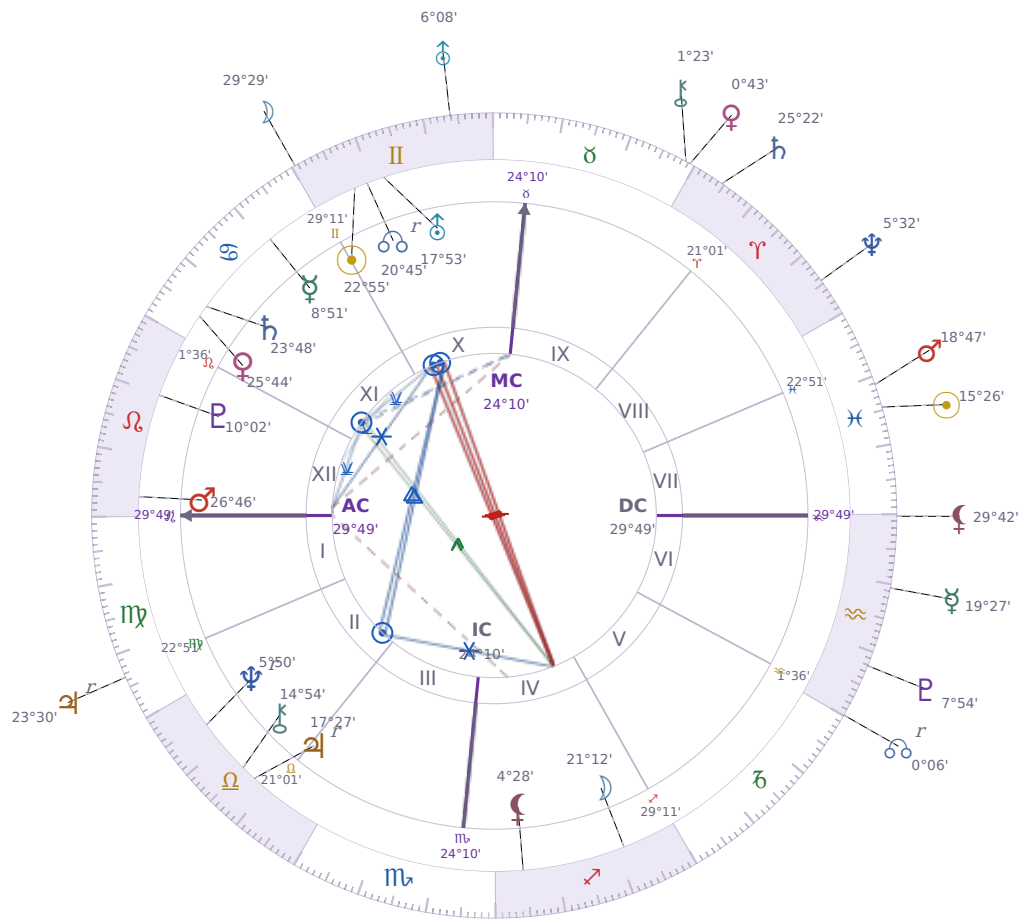

DAILY HOROSCOPE

**Donald John Trump**

President of the United States (2017–2021; since 2025)

♊ Gemini June 14, 1946 10:54 New York City

**Sunday, 5 March 2028**

**TRANSITS FOR TODAY**

☉ Sun	in ♓ Pisces	15°26'31"
☾ Moon	in ♊ Gemini	29°29'05"
☿ Mercury	in ♒ Aquarius	19°27'07"
♀ Venus	in ♉ Taurus	0°43'29"
♂ Mars	in ♓ Pisces	18°47'33"
♃ Jupiter	in ♍ Virgo Rx	23°30'45"
♄ Saturn	in ♈ Aries	25°22'26"

♅ Uranus	in ♊ Gemini	6°08'10"
♆ Neptune	in ♈ Aries	5°32'34"
♇ Pluto	in ♒ Aquarius	7°54'34"
♁ Chiron	in ♉ Taurus	1°23'59"
♁ NNode	in ♒ Aquarius Rx	0°06'06"
♁ Lilith	in ♒ Aquarius	29°42'39"

## NATAL PLANETS

☉ Sun	in ♊ Gemini	22°55'42"	X
☾ Moon	in ♐ Sagittarius	21°12'12"	IV
☿ Mercury	in ♋ Cancer	8°51'34"	XI
♀ Venus	in ♋ Cancer	25°44'17"	XI
♂ Mars	in ♌ Leo	26°46'33"	XII
♃ Jupiter	in ♎ Libra	17°27'07"	II Rx
♄ Saturn	in ♋ Cancer	23°48'56"	XI
♅ Uranus	in ♊ Gemini	17°53'35"	X
♆ Neptune	in ♎ Libra	5°50'31"	II Rx
♇ Pluto	in ♌ Leo	10°02'32"	XII
♁ Chiron	in ♎ Libra	14°54'44"	II
♁ North Node	in ♊ Gemini	20°45'24"	X Rx
♁ Lilith	in ♐ Sagittarius	4°28'48"	IV