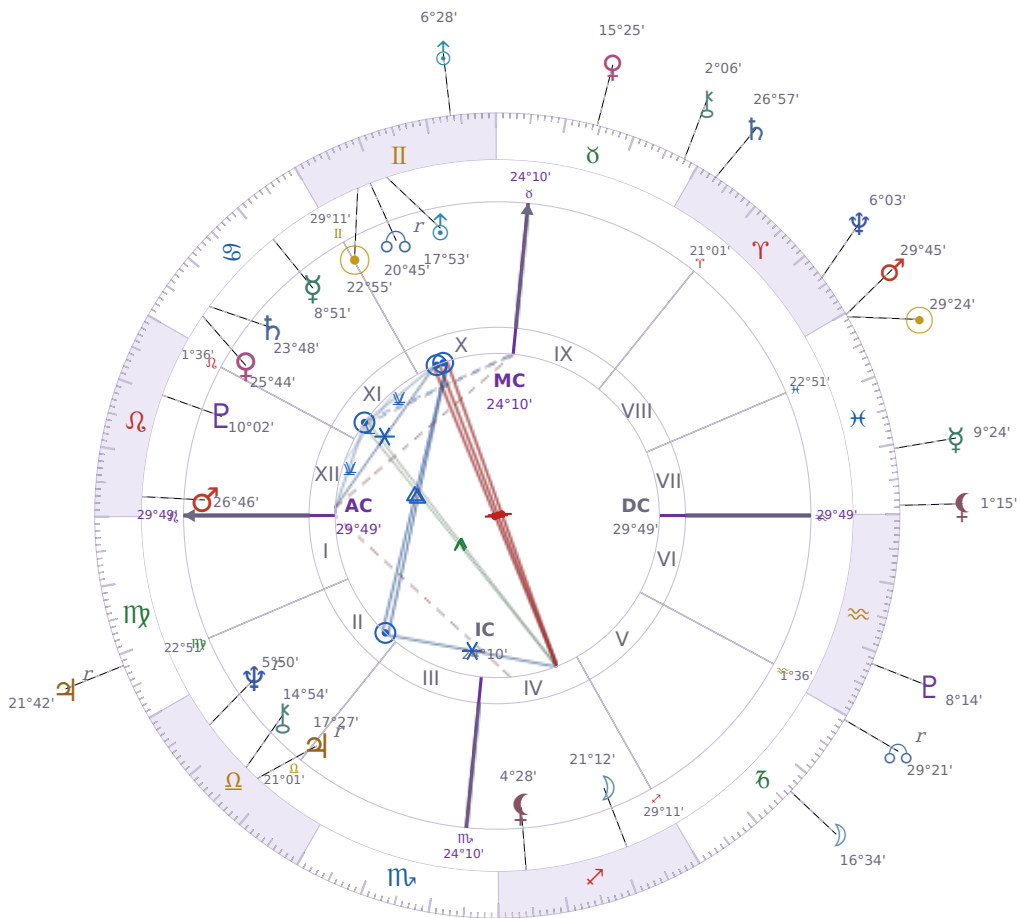

DAILY HOROSCOPE

Donald John Trump

President of the United States (2017–2021; since 2025)

♊ Gemini June 14, 1946 10:54 New York City

Sunday, 19 March 2028

TRANSITS FOR TODAY

| | | |
|-----------|----------------|-----------|
| ☉ Sun | in ♓ Pisces | 29°24'30" |
| ☾ Moon | in ♑ Capricorn | 16°34'46" |
| ☿ Mercury | in ♓ Pisces | 9°24'17" |
| ♀ Venus | in ♉ Taurus | 15°25'56" |
| ♂ Mars | in ♓ Pisces | 29°45'11" |
| ♃ Jupiter | in ♍ Virgo Rx | 21°42'04" |
| ♄ Saturn | in ♈ Aries | 26°57'26" |

| | | | |
|-----------|----|-----------------------|-----------|
| ♅ Uranus | in | ♊ Gemini | 6°28'47" |
| ♆ Neptune | in | ♈ Aries | 6°03'38" |
| ♇ Pluto | in | ♈ Aquarius | 8°14'48" |
| ♁ Chiron | in | ♉ Taurus | 2°06'23" |
| ♁ NNode | in | ♄ Capricorn Rx | 29°21'37" |
| ♁ Lilith | in | ♋ Pisces | 1°15'58" |

NATAL PLANETS

| | | | | |
|--------------|----|---------------|-----------|--------------|
| ☉ Sun | in | ♊ Gemini | 22°55'42" | X |
| ☾ Moon | in | ♐ Sagittarius | 21°12'12" | IV |
| ☿ Mercury | in | ♋ Cancer | 8°51'34" | XI |
| ♀ Venus | in | ♋ Cancer | 25°44'17" | XI |
| ♂ Mars | in | ♌ Leo | 26°46'33" | XII |
| ♃ Jupiter | in | ♎ Libra | 17°27'07" | II Rx |
| ♄ Saturn | in | ♋ Cancer | 23°48'56" | XI |
| ♅ Uranus | in | ♊ Gemini | 17°53'35" | X |
| ♆ Neptune | in | ♎ Libra | 5°50'31" | II Rx |
| ♇ Pluto | in | ♌ Leo | 10°02'32" | XII |
| ♁ Chiron | in | ♎ Libra | 14°54'44" | II |
| ♁ North Node | in | ♊ Gemini | 20°45'24" | X Rx |
| ♁ Lilith | in | ♐ Sagittarius | 4°28'48" | IV |

** = natal resonance — this transit echoes your birth chart, amplifying its influence*

LUNAR DAY

Moon in ♑ Capricorn · Day 24 / 30 · Last Quarter

Focus narrows toward responsibilities and unfinished obligations during this transit, with less tolerance for distraction or small talk. The emotional tone becomes more reserved and measured for the next 48 hours.