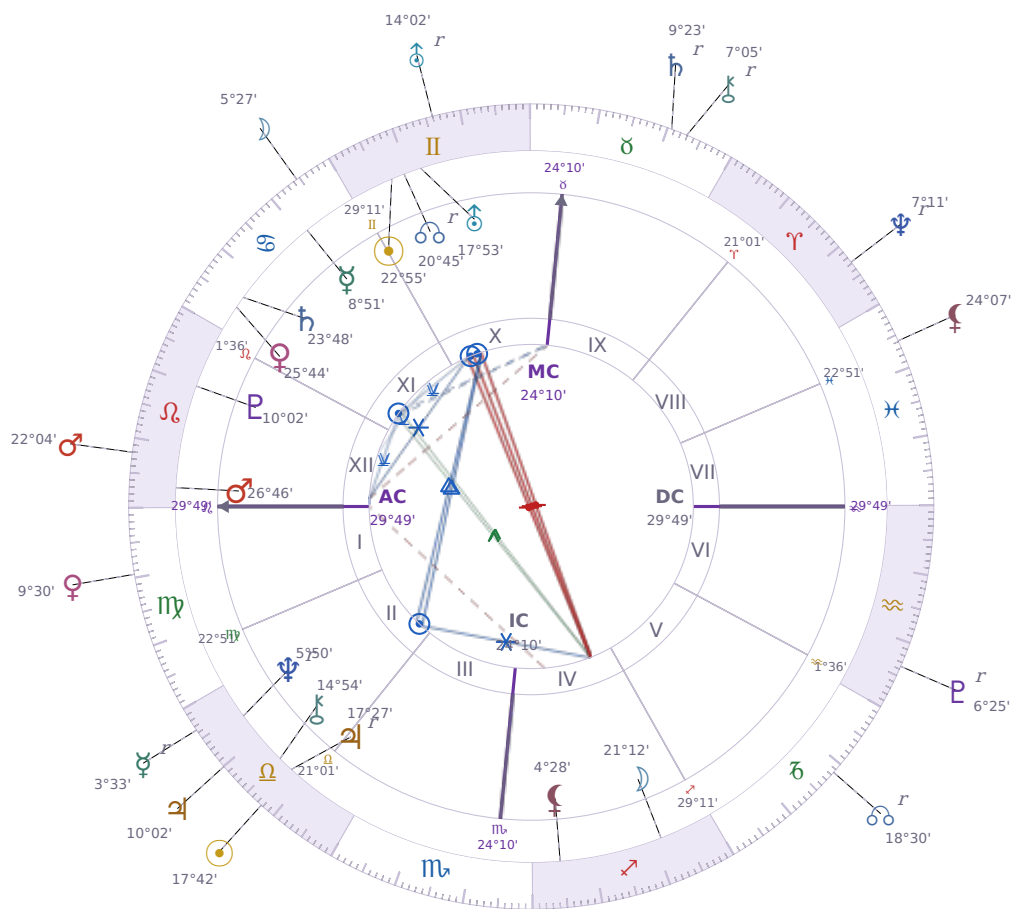

DAILY HOROSCOPE

## Donald John Trump

President of the United States (2017–2021; since 2025)

♊ Gemini June 14, 1946 10:54 New York City

**Tuesday, 10 October 2028**

### TRANSITS FOR TODAY

☉ Sun	in ♎ Libra	17°42'37"
☾ Moon	in ♋ Cancer	5°27'25"
☿ Mercury	in ♎ Libra Rx	3°33'36"
♀ Venus	in ♍ Virgo	9°30'31"
♂ Mars	in ♌ Leo	22°04'17"
♃ Jupiter	in ♎ Libra	10°02'39"
♄ Saturn	in ♉ Taurus Rx	9°23'56"