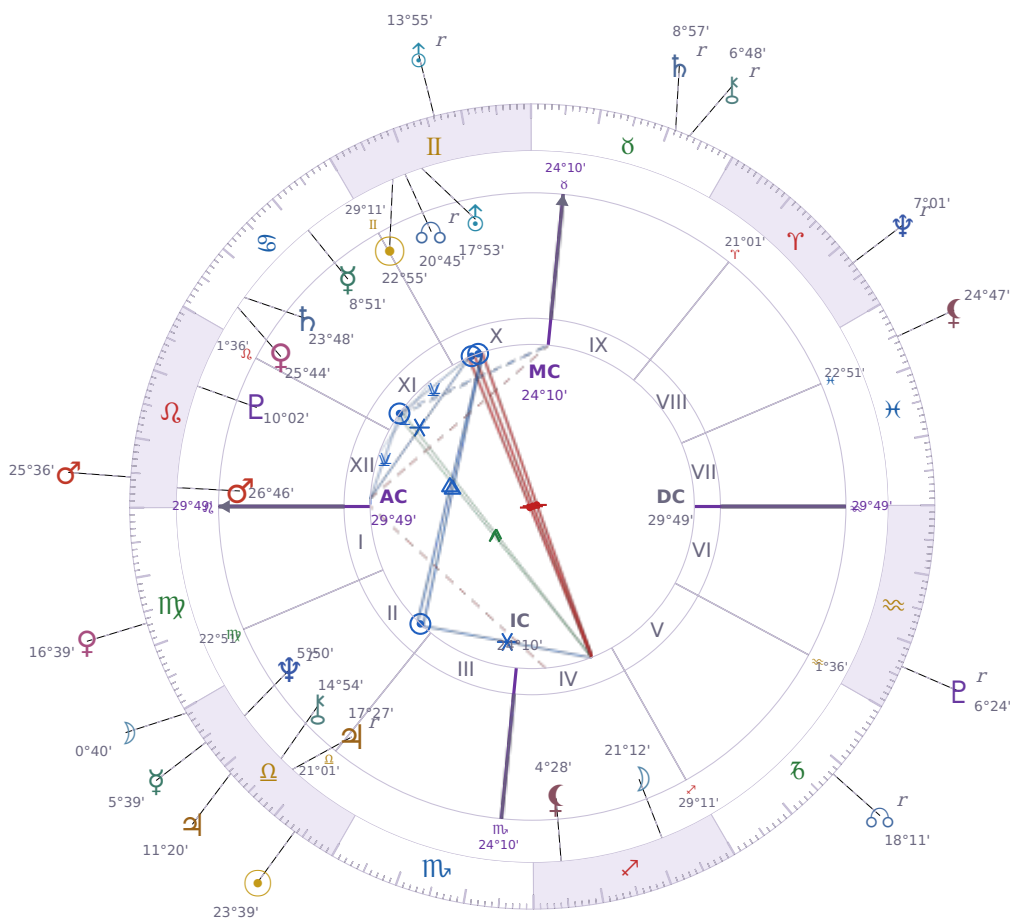

DAILY HOROSCOPE

Donald John Trump

President of the United States (2017–2021; since 2025)

♊ Gemini June 14, 1946 10:54 New York City

Monday, 16 October 2028

TRANSITS FOR TODAY

| | | |
|-----------|----------------|-----------|
| ☉ Sun | in ♎ Libra | 23°39'11" |
| ☾ Moon | in ♎ Libra | 0°40'31" |
| ☿ Mercury | in ♎ Libra | 5°39'59" |
| ♀ Venus | in ♍ Virgo | 16°39'17" |
| ♂ Mars | in ♌ Leo | 25°36'52" |
| ♃ Jupiter | in ♎ Libra | 11°20'01" |
| ♄ Saturn | in ♉ Taurus Rx | 8°57'17" |

| | | | |
|-----------|----|----------------|-----------|
| ♅ Uranus | in | ♊ Gemini Rx | 13°55'30" |
| ♆ Neptune | in | ♈ Aries Rx | 7°01'52" |
| ♇ Pluto | in | ♒ Aquarius Rx | 6°24'31" |
| ♁ Chiron | in | ♉ Taurus Rx | 6°49'00" |
| ♁ NNode | in | ♑ Capricorn Rx | 18°11'13" |
| ♁ Lilith | in | ♓ Pisces | 24°47'31" |

NATAL PLANETS

| | | | | |
|--------------|----|---------------|-----------|-------|
| ☉ Sun | in | ♊ Gemini | 22°55'42" | X |
| ☾ Moon | in | ♐ Sagittarius | 21°12'12" | IV |
| ☿ Mercury | in | ♋ Cancer | 8°51'34" | XI |
| ♀ Venus | in | ♋ Cancer | 25°44'17" | XI |
| ♂ Mars | in | ♌ Leo | 26°46'33" | XII |
| ♃ Jupiter | in | ♎ Libra | 17°27'07" | II Rx |
| ♄ Saturn | in | ♋ Cancer | 23°48'56" | XI |
| ♅ Uranus | in | ♊ Gemini | 17°53'35" | X |
| ♆ Neptune | in | ♎ Libra | 5°50'31" | II Rx |
| ♇ Pluto | in | ♌ Leo | 10°02'32" | XII |
| ♁ Chiron | in | ♎ Libra | 14°54'44" | II |
| ♁ North Node | in | ♊ Gemini | 20°45'24" | X Rx |
| ♁ Lilith | in | ♐ Sagittarius | 4°28'48" | IV |

★ = natal resonance — this transit echoes your birth chart, amplifying its influence

LUNAR DAY

Moon in ♎ Libra · Day 28 / 30 · Waning Crescent

The social atmosphere becomes more diplomatic during this transit, with more care taken to avoid unnecessary friction. Decisions slow down as multiple perspectives get weighed, and outright conflict feels harder to initiate than usual.