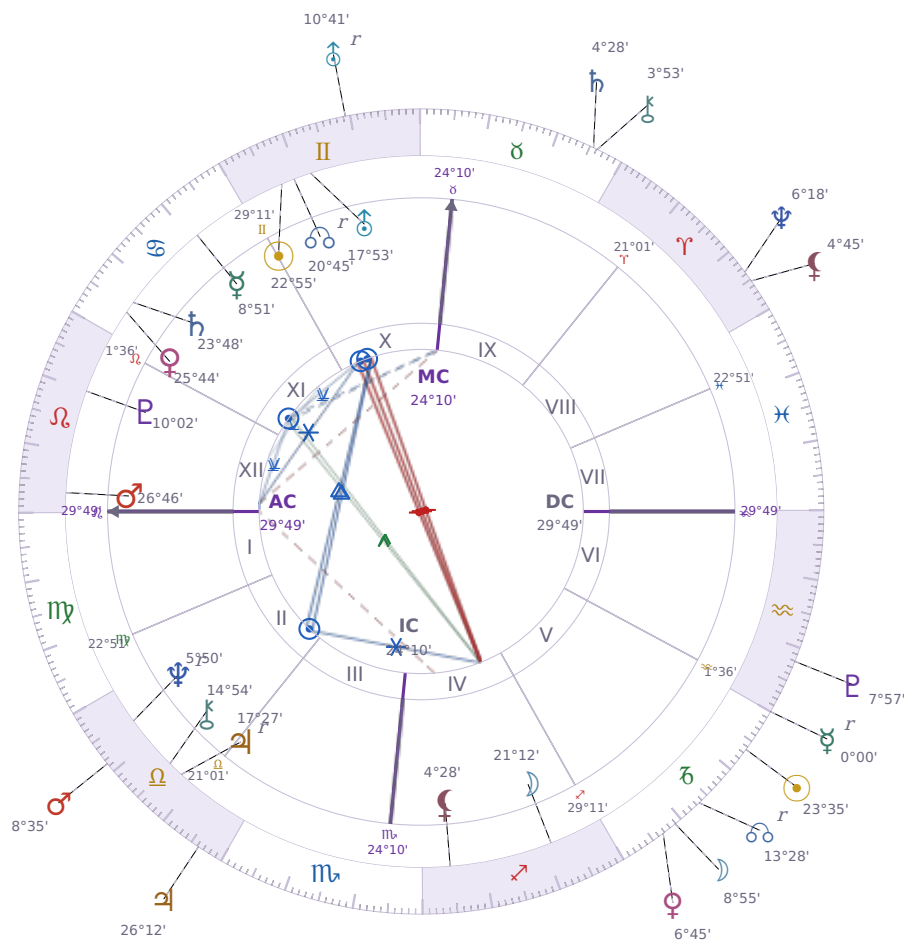

DAILY HOROSCOPE

Donald John Trump

President of the United States (2017–2021; since 2025)

♊ Gemini June 14, 1946 10:54 New York City

Saturday, 13 January 2029

TRANSITS FOR TODAY

☉ Sun	in ♌ Capricorn	23°35'26"
☾ Moon	in ♌ Capricorn	8°55'45"
☿ Mercury	in ♋ Aquarius Rx	0°00'38"
♀ Venus	in ♌ Capricorn	6°45'03"
♂ Mars	in ♎ Libra	8°35'46"
♃ Jupiter	in ♎ Libra	26°12'52"
♄ Saturn	in ♉ Taurus	4°28'35"

♅ Uranus	in ♊ Gemini Rx	10°41'43"
♆ Neptune	in ♈ Aries	6°18'42"
♇ Pluto	in ♒ Aquarius	7°57'33"
♁ Chiron	in ♉ Taurus	3°53'08"
♁ NNode	in ♑ Capricorn Rx	13°28'30"
♁ Lilith	in ♈ Aries	4°45'26"

NATAL PLANETS