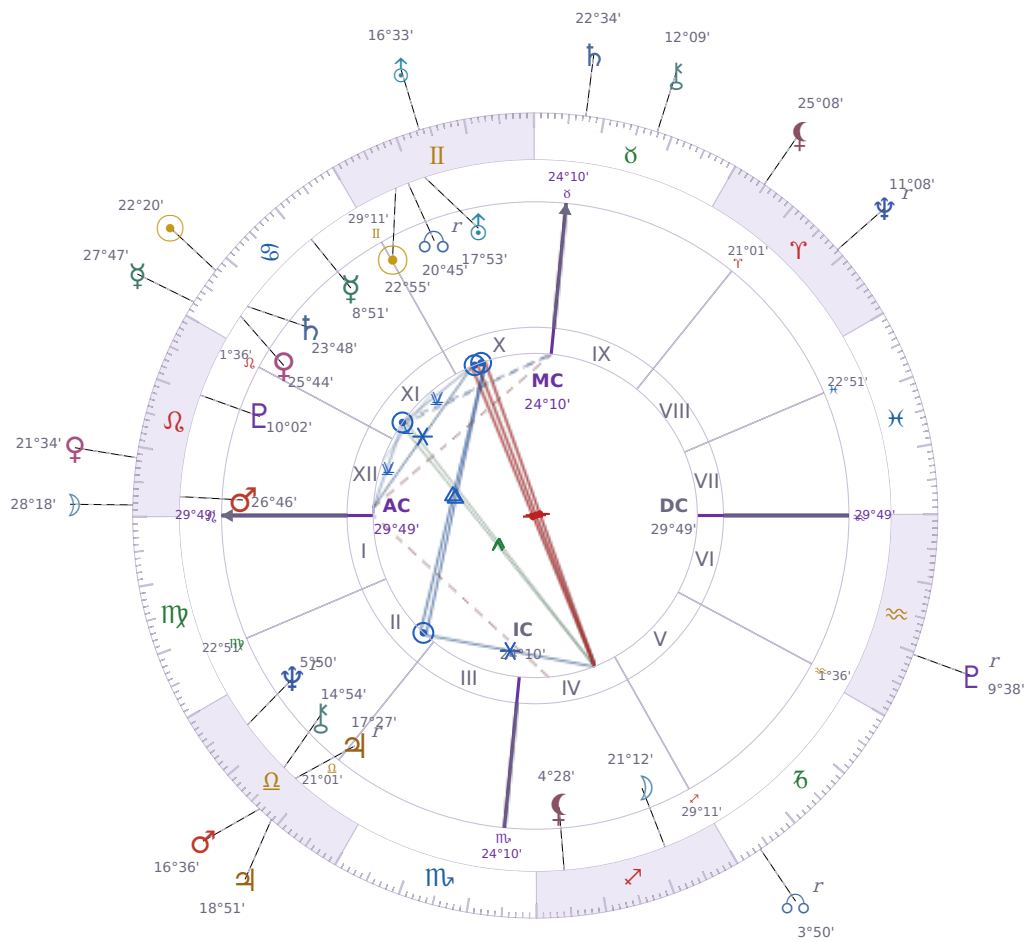

DAILY HOROSCOPE

Donald John Trump

President of the United States (2017–2021; since 2025)

♊ Gemini June 14, 1946 10:54 New York City

Saturday, 14 July 2029

TRANSITS FOR TODAY

☉ Sun	in ♋ Cancer	22°20'18"
☾ Moon	in ♌ Leo	28°18'22"
☿ Mercury	in ♋ Cancer	27°47'20"
♀ Venus	in ♌ Leo	21°34'08"
♂ Mars	in ♎ Libra	16°36'40"
♃ Jupiter	in ♎ Libra	18°51'50"
♄ Saturn	in ♉ Taurus	22°34'53"

♅ Uranus	in ♊ Gemini	16°33'56"
♆ Neptune	in ♈ Aries Rx	11°08'28"
♇ Pluto	in ♒ Aquarius Rx	9°38'42"
♁ Chiron	in ♉ Taurus	12°09'51"
♁ NNode	in ♑ Capricorn Rx	3°50'15"
♁ Lilith	in ♈ Aries	25°08'44"

NATAL PLANETS

KEY DATE

♆ Neptune stations Retrograde

Neptune stationing retrograde marks the point where **clarity takes a step back** in the areas it governs — dreams, beliefs, creativity, and what you're willing to believe about yourself or others. During this period, people often notice **confusion returning to situations** they thought were settled, delays in creative projects, or the need to rethink agreements that felt unclear to begin with. *Neptune* retrograde typically brings **reality checks** that strip away wishful thinking, so you may spot where you've been fooling yourself or where someone else's promises don't actually add up.

Saturday · ♄ Saturn

Colors: Violet

Stone: Obsidian

Number: 8