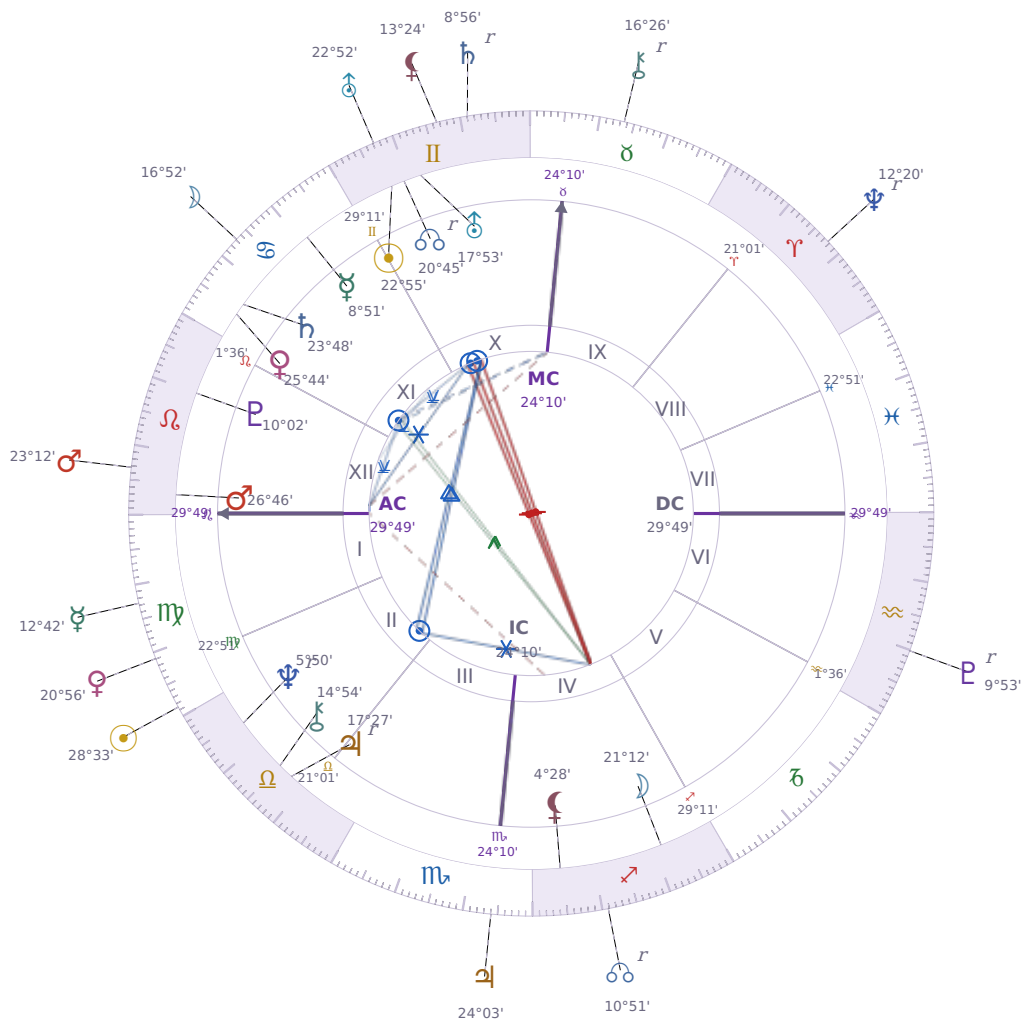

DAILY HOROSCOPE

Donald John Trump

President of the United States (2017–2021; since 2025)

♊ Gemini June 14, 1946 10:54 New York City

Saturday, 21 September 2030

TRANSITS FOR TODAY

☉ Sun	in ♍ Virgo	28°33'19"
☾ Moon	in ♋ Cancer	16°52'52"
☿ Mercury	in ♍ Virgo	12°42'10"
♀ Venus	in ♍ Virgo	20°56'24"
♂ Mars	in ♌ Leo	23°12'59"
♃ Jupiter	in ♏ Scorpio	24°03'37"
♄ Saturn	in ♊ Gemini Rx	8°56'45"

♅ Uranus	in ♊ Gemini	22°52'25"
♆ Neptune	in ♈ Aries Rx	12°20'12"
♇ Pluto	in ♒ Aquarius Rx	9°53'06"
♁ Chiron	in ♉ Taurus Rx	16°26'47"
♁ NNode	in ♐ Sagittarius Rx	10°51'18"
♁ Lilith	in ♊ Gemini	13°24'20"