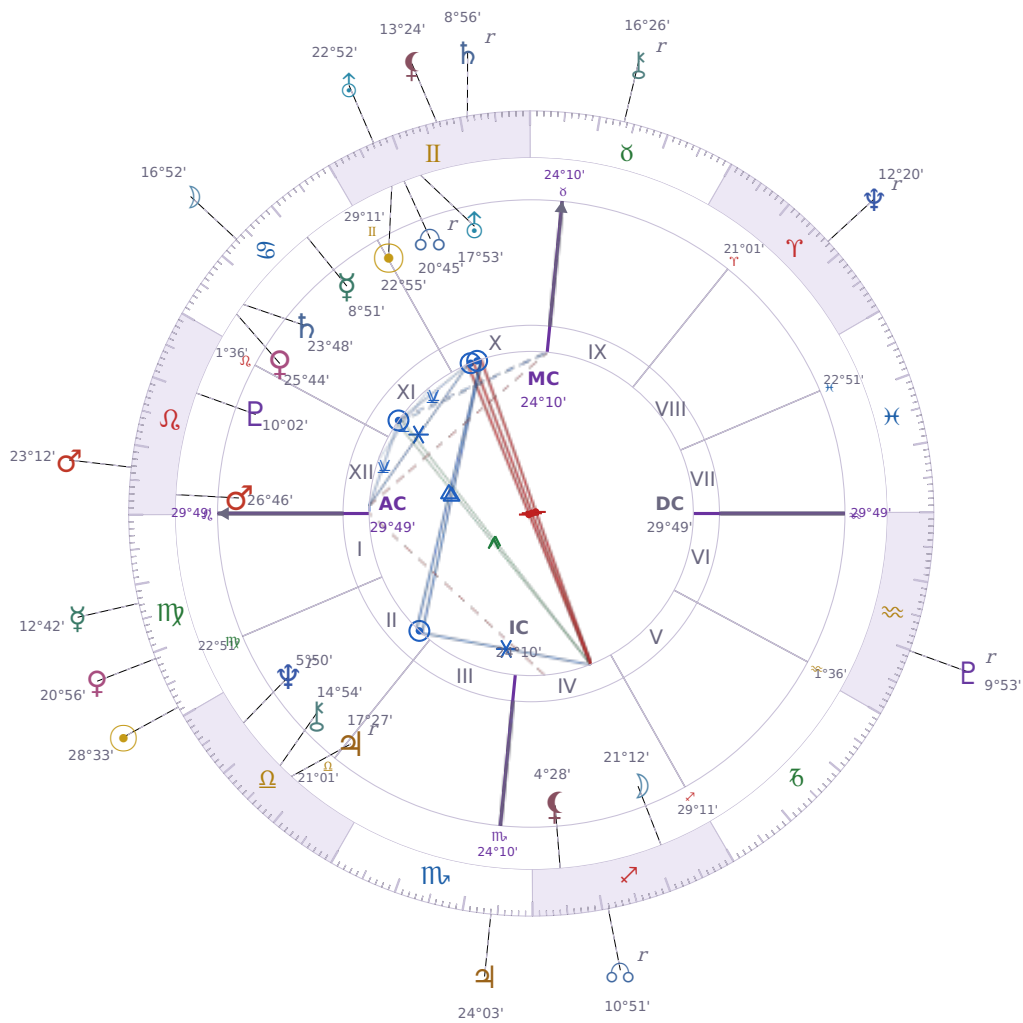

DAILY HOROSCOPE

Donald John Trump

President of the United States (2017–2021; since 2025)

♊ Gemini June 14, 1946 10:54 New York City

Saturday, 21 September 2030

TRANSITS FOR TODAY

☉ Sun	in ♍ Virgo	28°33'19"
☾ Moon	in ♋ Cancer	16°52'52"
☿ Mercury	in ♍ Virgo	12°42'10"
♀ Venus	in ♍ Virgo	20°56'24"
♂ Mars	in ♌ Leo	23°12'59"
♃ Jupiter	in ♏ Scorpio	24°03'37"
♄ Saturn	in ♊ Gemini Rx	8°56'45"

♅ Uranus	in ♊ Gemini	22°52'25"
♆ Neptune	in ♈ Aries Rx	12°20'12"
♇ Pluto	in ♒ Aquarius Rx	9°53'06"
♁ Chiron	in ♉ Taurus Rx	16°26'47"
♊ NNode	in ♐ Sagittarius Rx	10°51'18"
♁ Lilith	in ♊ Gemini	13°24'20"