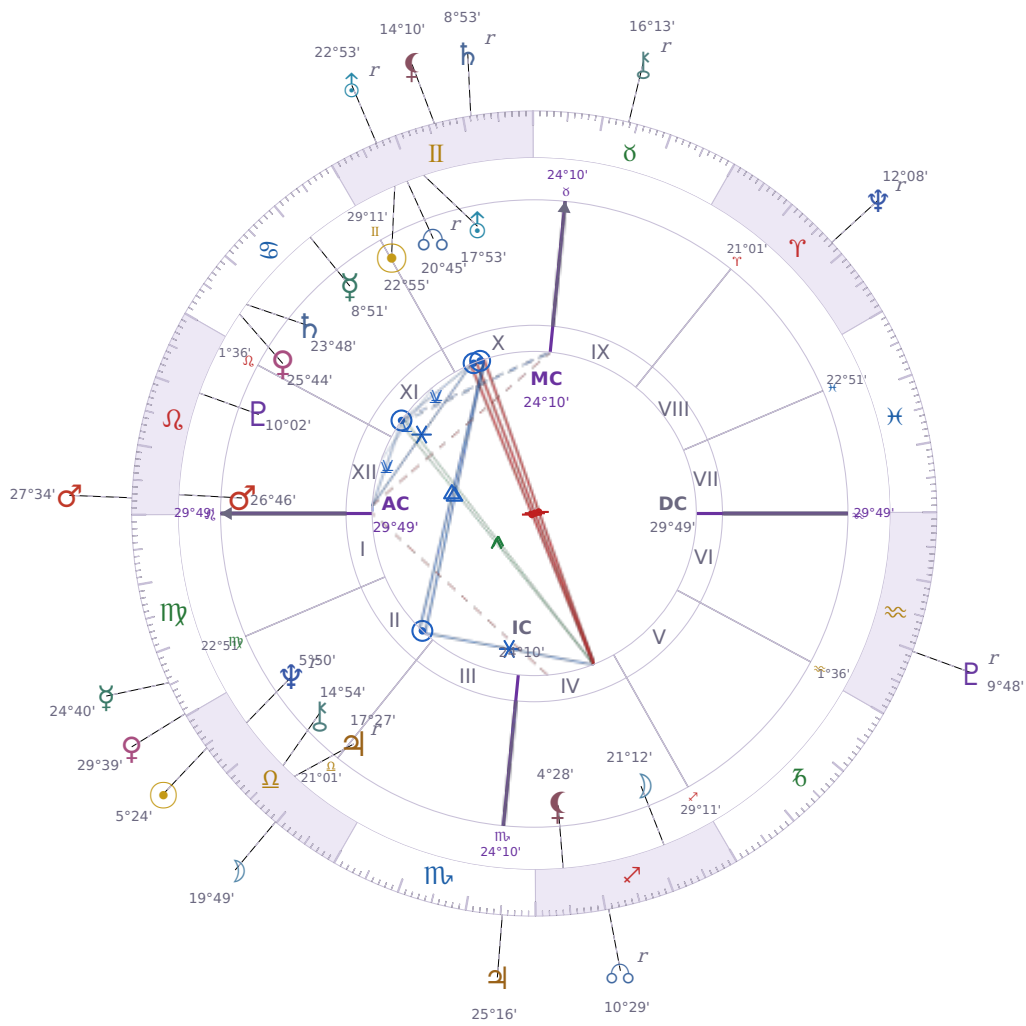

DAILY HOROSCOPE

## Donald John Trump

President of the United States (2017–2021; since 2025)

♊ Gemini June 14, 1946 10:54 New York City

**Saturday, 28 September 2030**