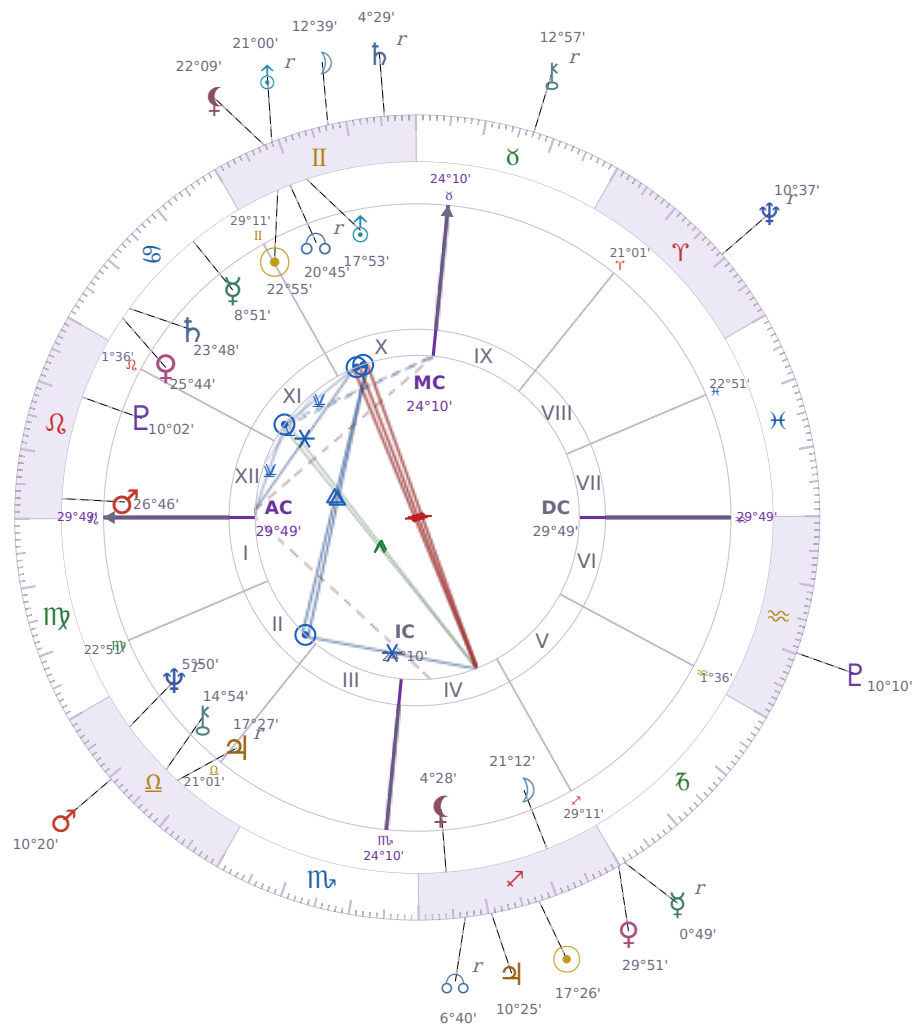

DAILY HOROSCOPE

## Donald John Trump

President of the United States (2017–2021; since 2025)

♊ Gemini June 14, 1946 10:54 New York City

**Monday, 9 December 2030**

TRANSITS FOR TODAY

☉ Sun	in ♐ Sagittarius	17°26'53"
☾ Moon	in ♊ Gemini	12°39'01"
☿ Mercury	in ♑ Capricorn Rx	0°49'38"
♀ Venus	in ♐ Sagittarius	29°51'01"
♂ Mars	in ♎ Libra	10°20'39"
♃ Jupiter	in ♐ Sagittarius	10°25'30"
♄ Saturn	in ♊ Gemini Rx	4°29'08"

♅ Uranus	in ♊ Gemini	Rx	21°00'11"
♆ Neptune	in ♈ Aries	Rx	10°37'02"
♇ Pluto	in ♒ Aquarius		10°10'37"
♄ Chiron	in ♉ Taurus	Rx	12°57'56"
♁ NNode	in ♐ Sagittarius	Rx	6°40'17"
♁ Lilith	in ♊ Gemini		22°09'24"