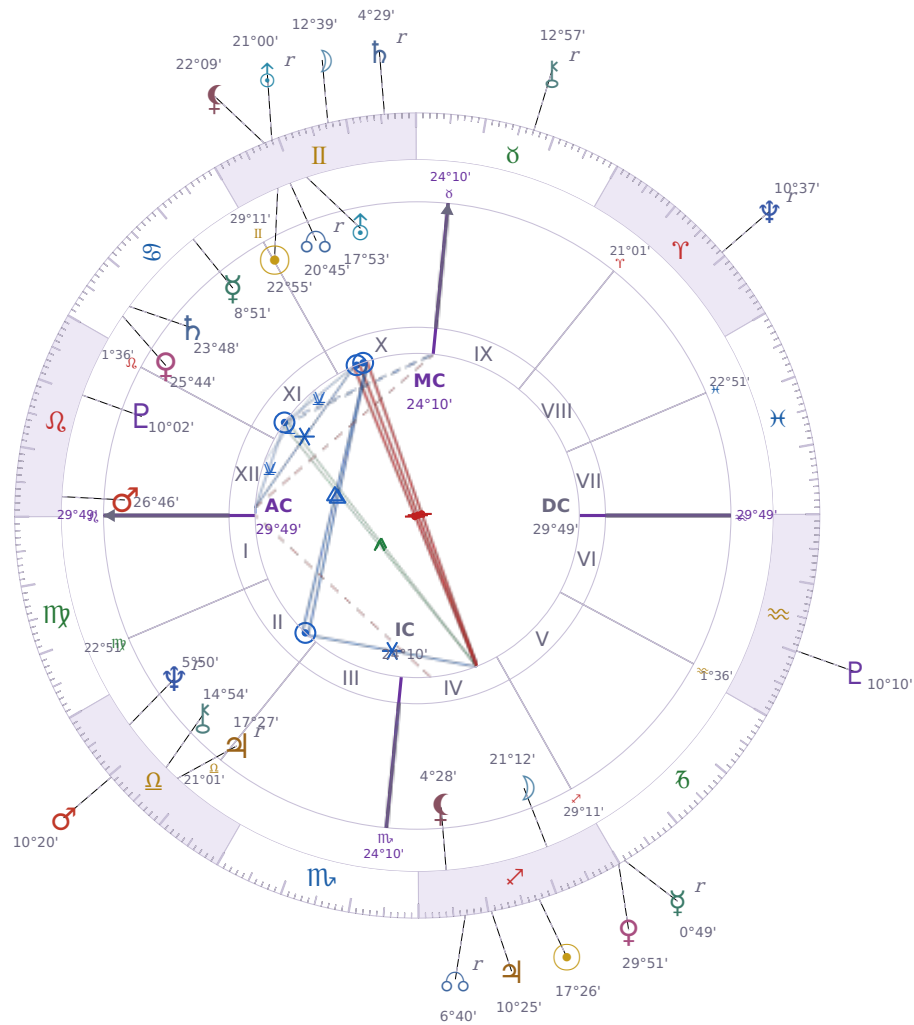

DAILY HOROSCOPE

Donald John Trump

President of the United States (2017–2021; since 2025)

♊ Gemini June 14, 1946 10:54 New York City

Monday, 9 December 2030

TRANSITS FOR TODAY

☉ Sun	in ♐ Sagittarius	17°26'53"
☾ Moon	in ♊ Gemini	12°39'01"
☿ Mercury	in ♑ Capricorn Rx	0°49'38"
♀ Venus	in ♐ Sagittarius	29°51'01"
♂ Mars	in ♎ Libra	10°20'39"
♃ Jupiter	in ♐ Sagittarius	10°25'30"
♄ Saturn	in ♊ Gemini Rx	4°29'08"

♅ Uranus	in ♊ Gemini	Rx	21°00'11"
♆ Neptune	in ♈ Aries	Rx	10°37'02"
♇ Pluto	in ♒ Aquarius		10°10'37"
♄ Chiron	in ♉ Taurus	Rx	12°57'56"
♁ NNode	in ♐ Sagittarius	Rx	6°40'17"
♁ Lilith	in ♊ Gemini		22°09'24"

NATAL PLANETS

☉ Sun	in ♊ Gemini		22°55'42"	X
☾ Moon	in ♐ Sagittarius		21°12'12"	IV
☿ Mercury	in ♋ Cancer		8°51'34"	XI
♀ Venus	in ♋ Cancer		25°44'17"	XI
♂ Mars	in ♌ Leo		26°46'33"	XII
♃ Jupiter	in ♎ Libra		17°27'07"	II Rx
♄ Saturn	in ♋ Cancer		23°48'56"	XI
♅ Uranus	in ♊ Gemini		17°53'35"	X
♆ Neptune	in ♎ Libra		5°50'31"	II Rx
♇ Pluto	in ♌ Leo		10°02'32"	XII
♄ Chiron	in ♎ Libra		14°54'44"	II
♁ North Node	in ♊ Gemini		20°45'24"	X Rx
♁ Lilith	in ♐ Sagittarius		4°28'48"	IV

KEY TRANSIT FACTORS

♅ Uranus ☿ Opposition ☾ natal Moon ★

Your **emotional habits feel unreliable right now**, and the people close to you notice the shift even if you don't fully understand it yourself. You're more likely to say or do things that surprise your family, and old routines that usually comfort you feel stifling instead. Over the coming weeks, this restlessness will push you to question whether your relationships and domestic life actually work for you, or whether you've just been going along with them.