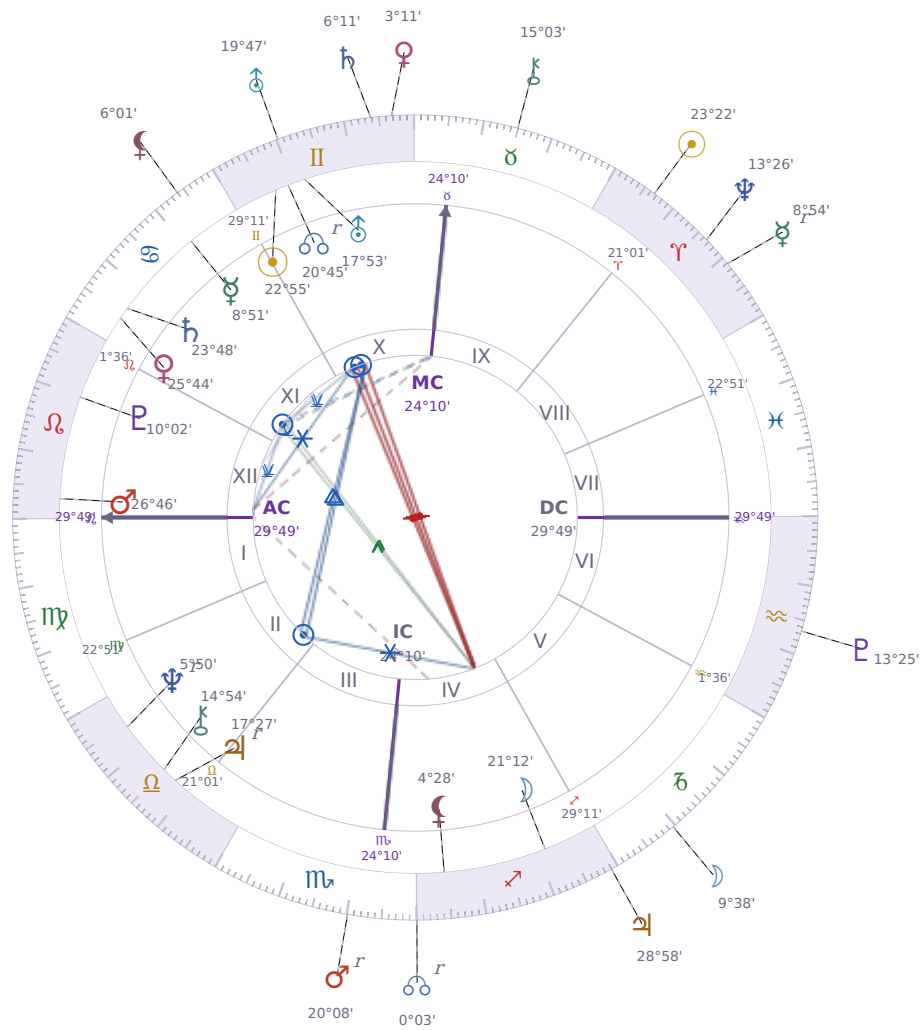

DAILY HOROSCOPE

## Donald John Trump

President of the United States (2017–2021; since 2025)

♊ Gemini June 14, 1946 10:54 New York City

Sunday, 13 April 2031