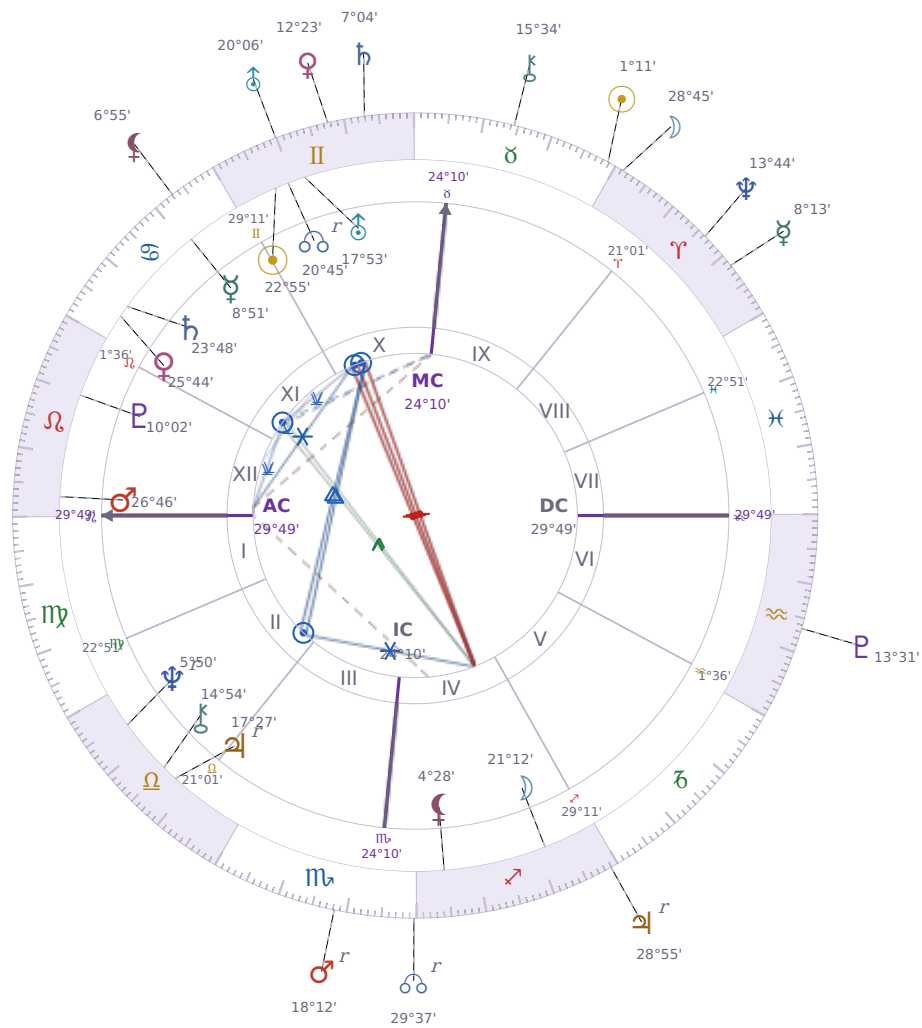

DAILY HOROSCOPE

Donald John Trump

President of the United States (2017–2021; since 2025)

♊ Gemini June 14, 1946 10:54 New York City

Monday, 21 April 2031

TRANSITS FOR TODAY

☉ Sun	in ♉ Taurus	1°11'59"
☾ Moon	in ♈ Aries	28°45'54"
☿ Mercury	in ♈ Aries	8°13'41"
♀ Venus	in ♊ Gemini	12°23'04"
♂ Mars	in ♏ Scorpio Rx	18°12'07"
♃ Jupiter	in ♐ Sagittarius Rx	28°55'45"
♄ Saturn	in ♊ Gemini	7°04'08"

♅ Uranus	in ♊ Gemini	20°06'40"
♆ Neptune	in ♈ Aries	13°44'21"
♇ Pluto	in ♒ Aquarius	13°31'37"
♁ Chiron	in ♉ Taurus	15°34'05"
♁ NNode	in ♏ Scorpio Rx	29°37'41"
♁ Lilith	in ♋ Cancer	6°55'16"

NATAL PLANETS

☉ Sun	in ♊ Gemini	22°55'42"	X
☾ Moon	in ♐ Sagittarius	21°12'12"	IV
☿ Mercury	in ♋ Cancer	8°51'34"	XI
♀ Venus	in ♋ Cancer	25°44'17"	XI
♂ Mars	in ♌ Leo	26°46'33"	XII
♃ Jupiter	in ♎ Libra	17°27'07"	II Rx
♄ Saturn	in ♋ Cancer	23°48'56"	XI
♅ Uranus	in ♊ Gemini	17°53'35"	X
♆ Neptune	in ♎ Libra	5°50'31"	II Rx
♇ Pluto	in ♌ Leo	10°02'32"	XII
♁ Chiron	in ♎ Libra	14°54'44"	II
♁ North Node	in ♊ Gemini	20°45'24"	X Rx
♁ Lilith	in ♐ Sagittarius	4°28'48"	IV