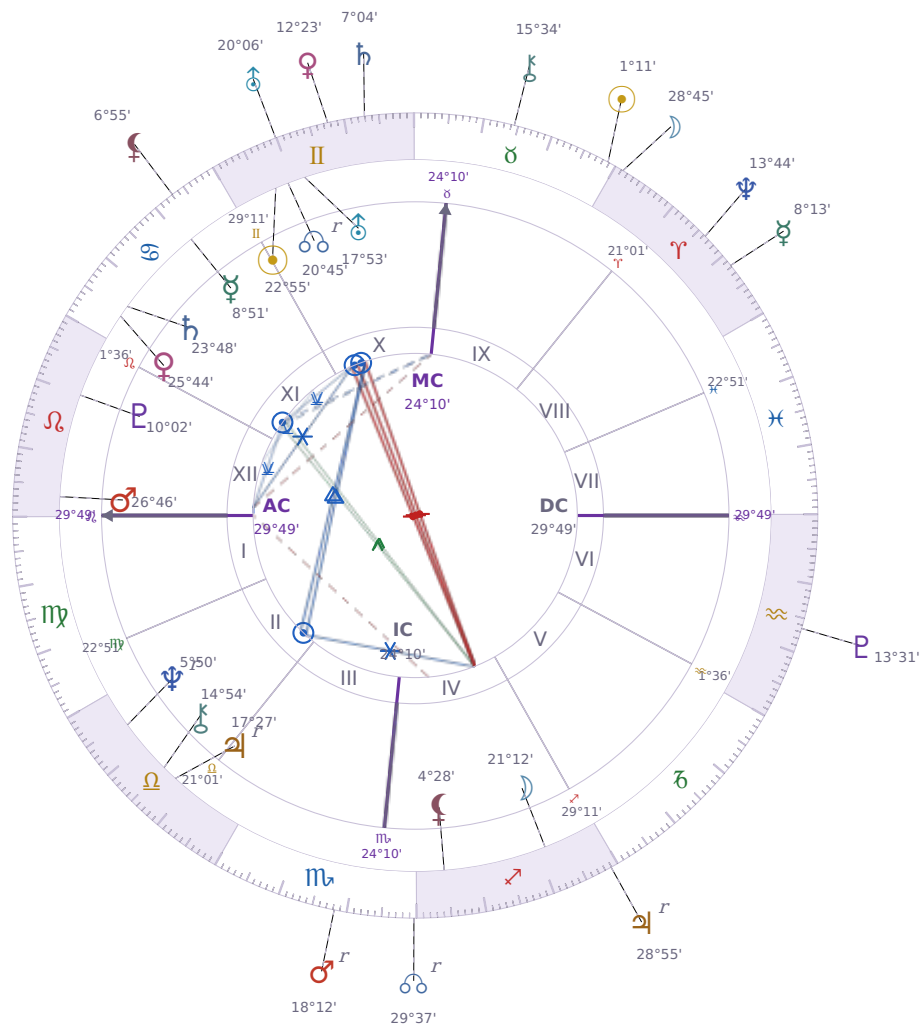

DAILY HOROSCOPE

Donald John Trump

President of the United States (2017–2021; since 2025)

♊ Gemini June 14, 1946 10:54 New York City

Monday, 21 April 2031

TRANSITS FOR TODAY

☉ Sun	in ♉ Taurus	1°11'59"
☾ Moon	in ♏ Aries	28°45'54"
☿ Mercury	in ♏ Aries	8°13'41"
♀ Venus	in ♊ Gemini	12°23'04"
♂ Mars	in ♏ Scorpio Rx	18°12'07"
♃ Jupiter	in ♏ Sagittarius Rx	28°55'45"
♄ Saturn	in ♊ Gemini	7°04'08"

♅ Uranus	in ♊ Gemini	20°06'40"
♆ Neptune	in ♈ Aries	13°44'21"
♇ Pluto	in ♒ Aquarius	13°31'37"
♁ Chiron	in ♉ Taurus	15°34'05"
♁ NNode	in ♏ Scorpio Rx	29°37'41"
♁ Lilith	in ♋ Cancer	6°55'16"

NATAL PLANETS

☉ Sun	in ♊ Gemini	22°55'42"	X
☾ Moon	in ♐ Sagittarius	21°12'12"	IV
☿ Mercury	in ♋ Cancer	8°51'34"	XI
♀ Venus	in ♋ Cancer	25°44'17"	XI
♂ Mars	in ♌ Leo	26°46'33"	XII
♃ Jupiter	in ♎ Libra	17°27'07"	II Rx
♄ Saturn	in ♋ Cancer	23°48'56"	XI
♅ Uranus	in ♊ Gemini	17°53'35"	X
♆ Neptune	in ♎ Libra	5°50'31"	II Rx
♇ Pluto	in ♌ Leo	10°02'32"	XII
♁ Chiron	in ♎ Libra	14°54'44"	II
♁ North Node	in ♊ Gemini	20°45'24"	X Rx
♁ Lilith	in ♐ Sagittarius	4°28'48"	IV