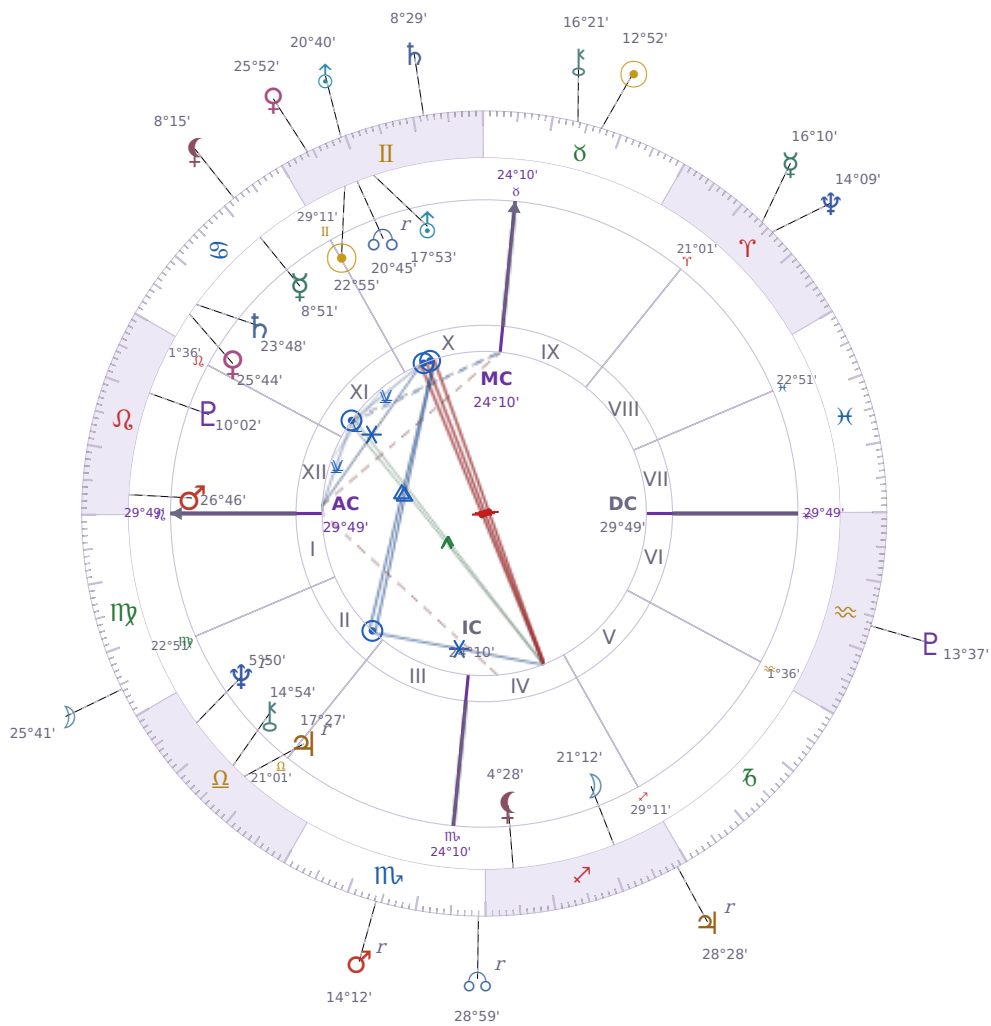

DAILY HOROSCOPE

Donald John Trump

President of the United States (2017–2021; since 2025)

♊ Gemini June 14, 1946 10:54 New York City

Saturday, 3 May 2031

TRANSITS FOR TODAY

☉ Sun	in ♉ Taurus	12°52'36"
☾ Moon	in ♍ Virgo	25°41'08"
☿ Mercury	in ♈ Aries	16°10'01"
♀ Venus	in ♊ Gemini	25°52'19"
♂ Mars	in ♏ Scorpio Rx	14°12'51"
♃ Jupiter	in ♐ Sagittarius Rx	28°28'54"
♄ Saturn	in ♊ Gemini	8°29'05"

♅ Uranus	in ♊ Gemini	20°40'13"
♆ Neptune	in ♈ Aries	14°09'49"
♇ Pluto	in ♒ Aquarius	13°37'15"
♁ Chiron	in ♉ Taurus	16°21'18"
♁ NNode	in ♏ Scorpio <b>Rx</b>	28°59'34"
♁ Lilith	in ♋ Cancer	8°15'22"

## NATAL PLANETS

☉ Sun	in ♊ Gemini	22°55'42"	X
☾ Moon	in ♐ Sagittarius	21°12'12"	IV
☿ Mercury	in ♋ Cancer	8°51'34"	XI
♀ Venus	in ♋ Cancer	25°44'17"	XI
♂ Mars	in ♌ Leo	26°46'33"	XII
♃ Jupiter	in ♎ Libra	17°27'07"	II <b>Rx</b>
♄ Saturn	in ♋ Cancer	23°48'56"	XI
♅ Uranus	in ♊ Gemini	17°53'35"	X
♆ Neptune	in ♎ Libra	5°50'31"	II <b>Rx</b>
♇ Pluto	in ♌ Leo	10°02'32"	XII
♁ Chiron	in ♎ Libra	14°54'44"	II
♁ North Node	in ♊ Gemini	20°45'24"	X <b>Rx</b>
♁ Lilith	in ♐ Sagittarius	4°28'48"	IV

## KEY TRANSIT FACTORS