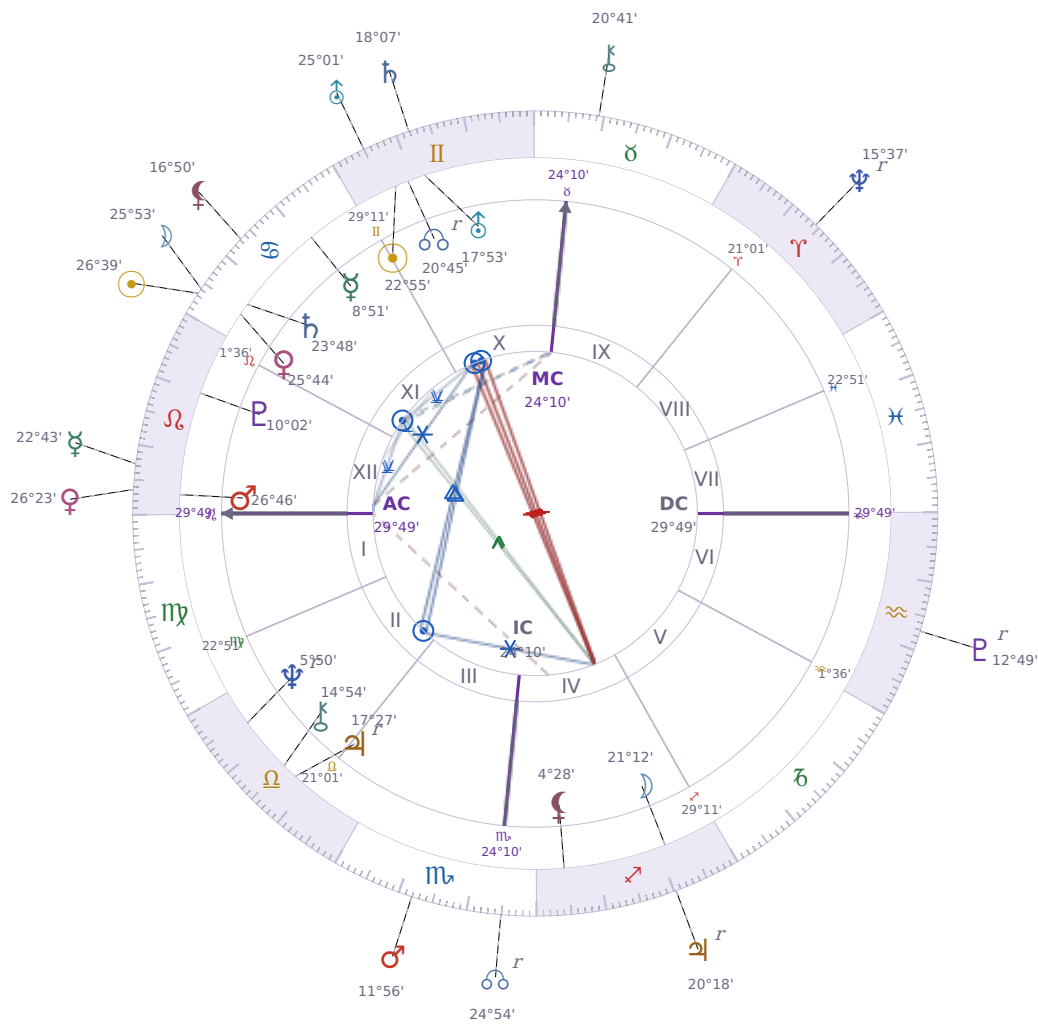

DAILY HOROSCOPE

Donald John Trump

President of the United States (2017–2021; since 2025)

♊ Gemini June 14, 1946 10:54 New York City

Saturday, 19 July 2031

TRANSITS FOR TODAY

☉ Sun	in ♋ Cancer	26°39'05"
☾ Moon	in ♋ Cancer	25°53'30"
☿ Mercury	in ♌ Leo	22°43'14"
♀ Venus	in ♌ Leo	26°23'56"
♂ Mars	in ♏ Scorpio	11°56'49"
♃ Jupiter	in ♐ Sagittarius Rx	20°18'08"
♄ Saturn	in ♊ Gemini	18°07'32"

♅ Uranus	in ♊ Gemini	25°01'44"
♆ Neptune	in ♈ Aries Rx	15°37'35"
♇ Pluto	in ♒ Aquarius Rx	12°49'25"
♁ Chiron	in ♉ Taurus	20°41'33"
♁ NNode	in ♏ Scorpio Rx	24°54'57"
♁ Lilith	in ♋ Cancer	16°50'08"

NATAL PLANETS