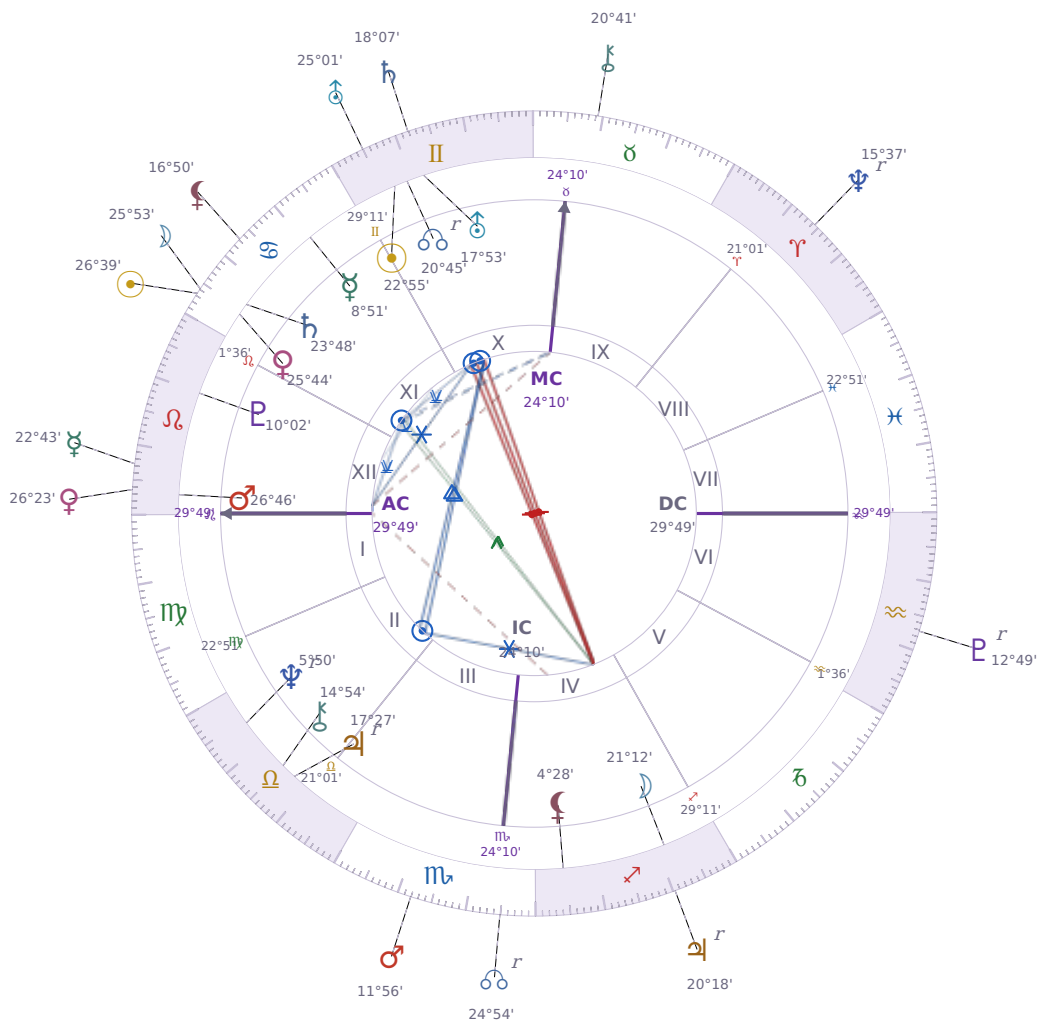

DAILY HOROSCOPE

Donald John Trump

President of the United States (2017–2021; since 2025)

♊ Gemini June 14, 1946 10:54 New York City

Saturday, 19 July 2031

TRANSITS FOR TODAY

☉ Sun	in ♋ Cancer	26°39'05"
☾ Moon	in ♋ Cancer	25°53'30"
☿ Mercury	in ♌ Leo	22°43'14"
♀ Venus	in ♌ Leo	26°23'56"
♂ Mars	in ♍ Scorpio	11°56'49"
♃ Jupiter	in ♐ Sagittarius Rx	20°18'08"
♄ Saturn	in ♊ Gemini	18°07'32"

♅ Uranus	in ♊ Gemini	25°01'44"
♆ Neptune	in ♈ Aries Rx	15°37'35"
♇ Pluto	in ♒ Aquarius Rx	12°49'25"
♁ Chiron	in ♉ Taurus	20°41'33"
♁ NNode	in ♏ Scorpio Rx	24°54'57"
♁ Lilith	in ♋ Cancer	16°50'08"

NATAL PLANETS

KEY DATE

♆ Neptune stations Retrograde

Neptune stationing retrograde marks the point where **clarity takes a step back** in the areas it governs — dreams, beliefs, creativity, and what you're willing to believe about yourself or others. During this period, people often notice **confusion returning to situations** they thought were settled, delays in creative projects, or the need to rethink agreements that felt unclear to begin with. *Neptune* retrograde typically brings **reality checks** that strip away wishful thinking, so you may spot where you've been fooling yourself or where someone else's promises don't actually add up.

Saturday · ♄ Saturn

Colors: Violet

Stone: Obsidian

Number: 8