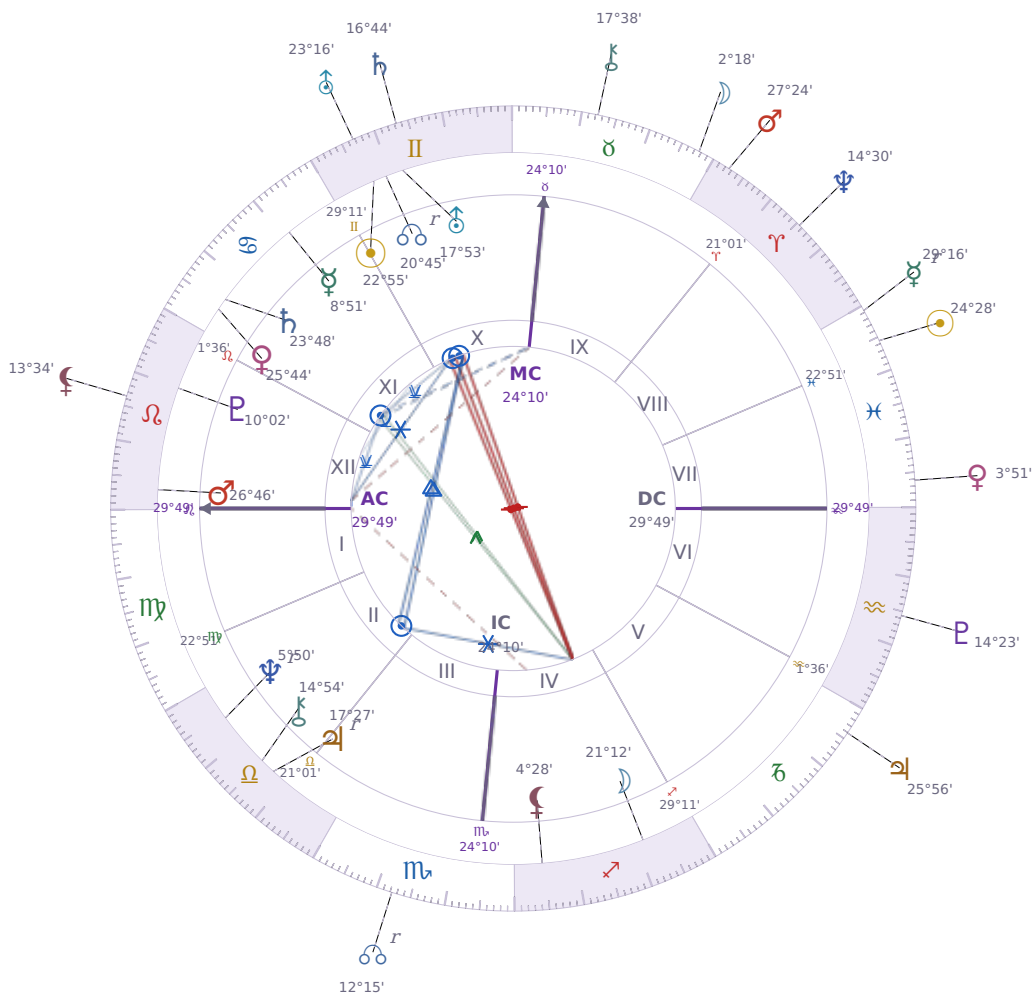

DAILY HOROSCOPE

Donald John Trump

President of the United States (2017–2021; since 2025)

♊ Gemini June 14, 1946 10:54 New York City

Sunday, 14 March 2032

TRANSITS FOR TODAY

☉ Sun	in ♓ Pisces	24°28'07"
☾ Moon	in ♉ Taurus	2°18'19"
☿ Mercury	in ♓ Pisces Rx	29°16'20"
♀ Venus	in ♓ Pisces	3°52'00"
♂ Mars	in ♈ Aries	27°24'56"
♃ Jupiter	in ♏ Capricorn	25°56'27"
♄ Saturn	in ♊ Gemini	16°44'51"

♅ Uranus	in ♊ Gemini	23°16'52"
♆ Neptune	in ♈ Aries	14°30'34"
♇ Pluto	in ♒ Aquarius	14°23'52"
♁ Chiron	in ♉ Taurus	17°38'53"
♁ NNode	in ♏ Scorpio Rx	12°15'32"
♁ Lilith	in ♌ Leo	13°34'40"

NATAL PLANETS

☉ Sun	in ♊ Gemini	22°55'42"	X
☾ Moon	in ♐ Sagittarius	21°12'12"	IV
☿ Mercury	in ♋ Cancer	8°51'34"	XI
♀ Venus	in ♋ Cancer	25°44'17"	XI
♂ Mars	in ♌ Leo	26°46'33"	XII
♃ Jupiter	in ♎ Libra	17°27'07"	II Rx
♄ Saturn	in ♋ Cancer	23°48'56"	XI
♅ Uranus	in ♊ Gemini	17°53'35"	X
♆ Neptune	in ♎ Libra	5°50'31"	II Rx
♇ Pluto	in ♌ Leo	10°02'32"	XII
♁ Chiron	in ♎ Libra	14°54'44"	II
♁ North Node	in ♊ Gemini	20°45'24"	X Rx
♁ Lilith	in ♐ Sagittarius	4°28'48"	IV

KEY DATE

☿ Mercury enters ♋ Pisces

Mercury in *Pisces* makes your thinking **slower and less direct** — you'll notice yourself taking longer to find the right words, or changing your mind mid-conversation. In work and daily tasks, this transit rewards **intuition and pattern-spotting** over step-by-step logic, so you might solve problems by sensing what feels right rather than working through details. Relationships often improve because you're more **willing to listen without interrupting** and pick up on what people aren't saying aloud, though you may struggle to explain your own point clearly.